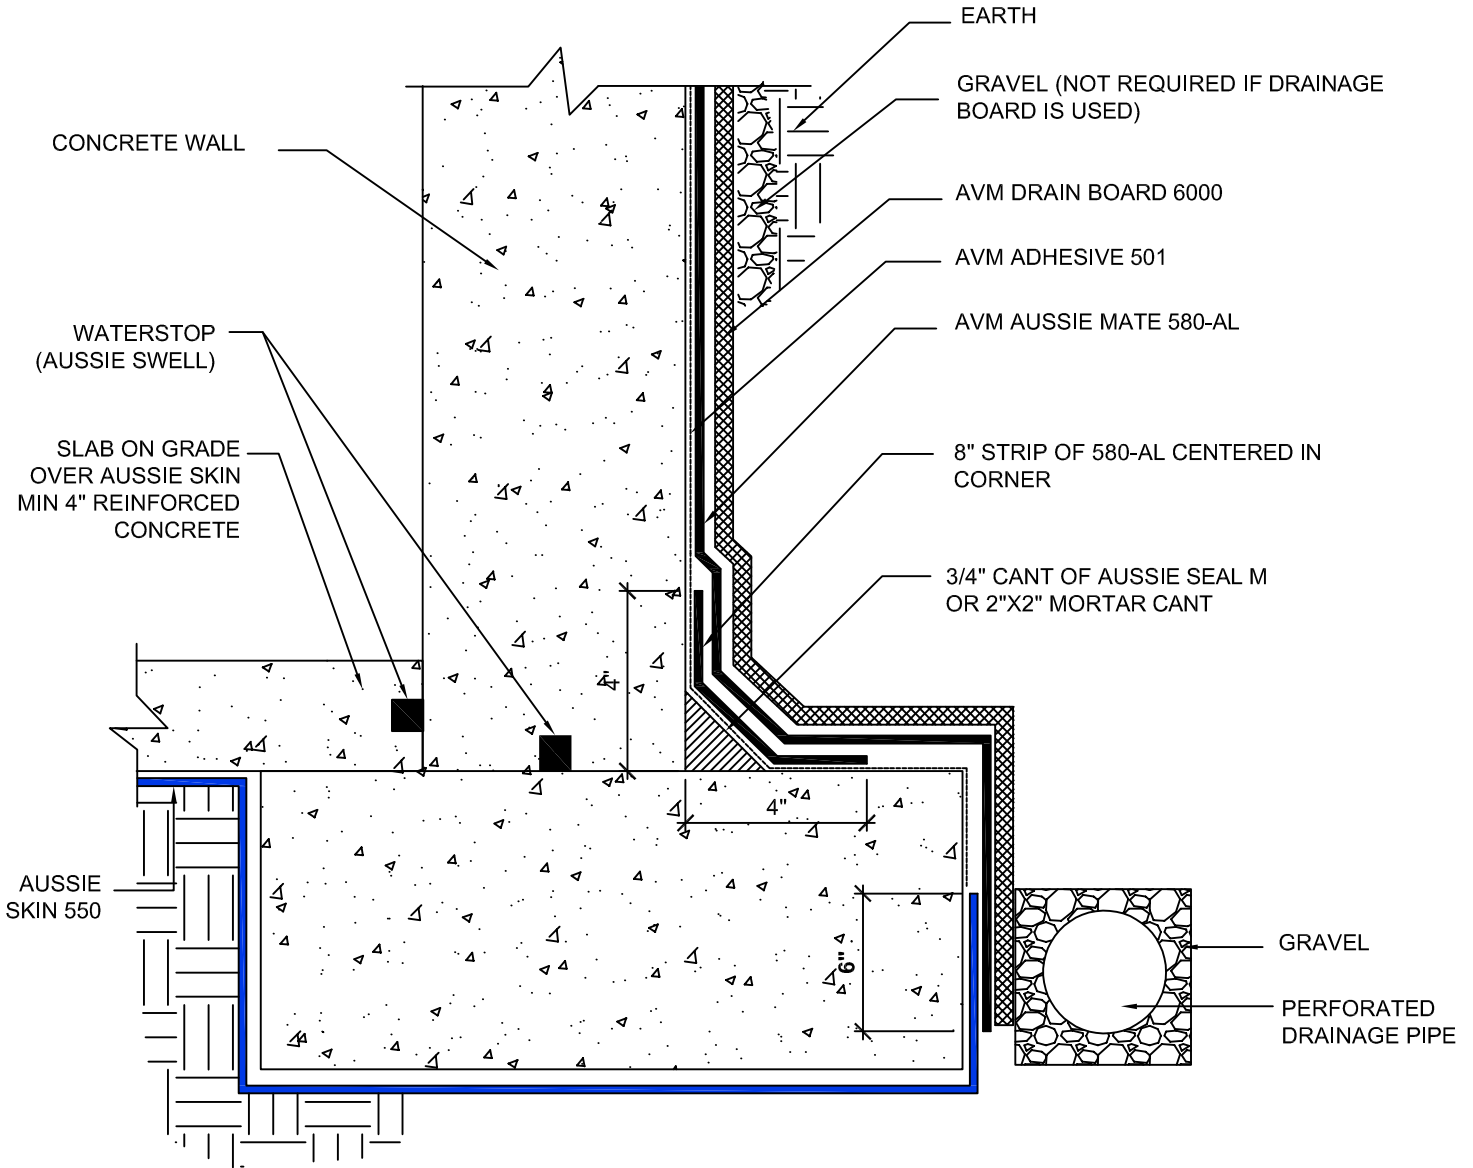

DETAIL #:
AVM-550-0002B
 AVM System 550
Aussie Skin 550

Slab on Grade over Aussie Skin,
 Concrete Walls (Aussie Mate)

NOTES:

1. Aussie Skin 550 is a Heavy, Duty, Easy to Install, Puncture Resistant Sheet Waterproofing Membrane with added technologies creating excellent adhesion between the membrane and wet Concrete or Shot-Crete.
2. Refer to Aussie Mate Product Manual for detailed installation instructions and substrate requirements.
3. Contact AVM if no drain board or protection board is specified.

Below Water Table Installations

Below the water table, drain board may be substituted with approved protection layer.

AVM Industries, Inc.
 8245 Remmet Ave, Canoga Park, CA 91304

Quality Waterproofing Products