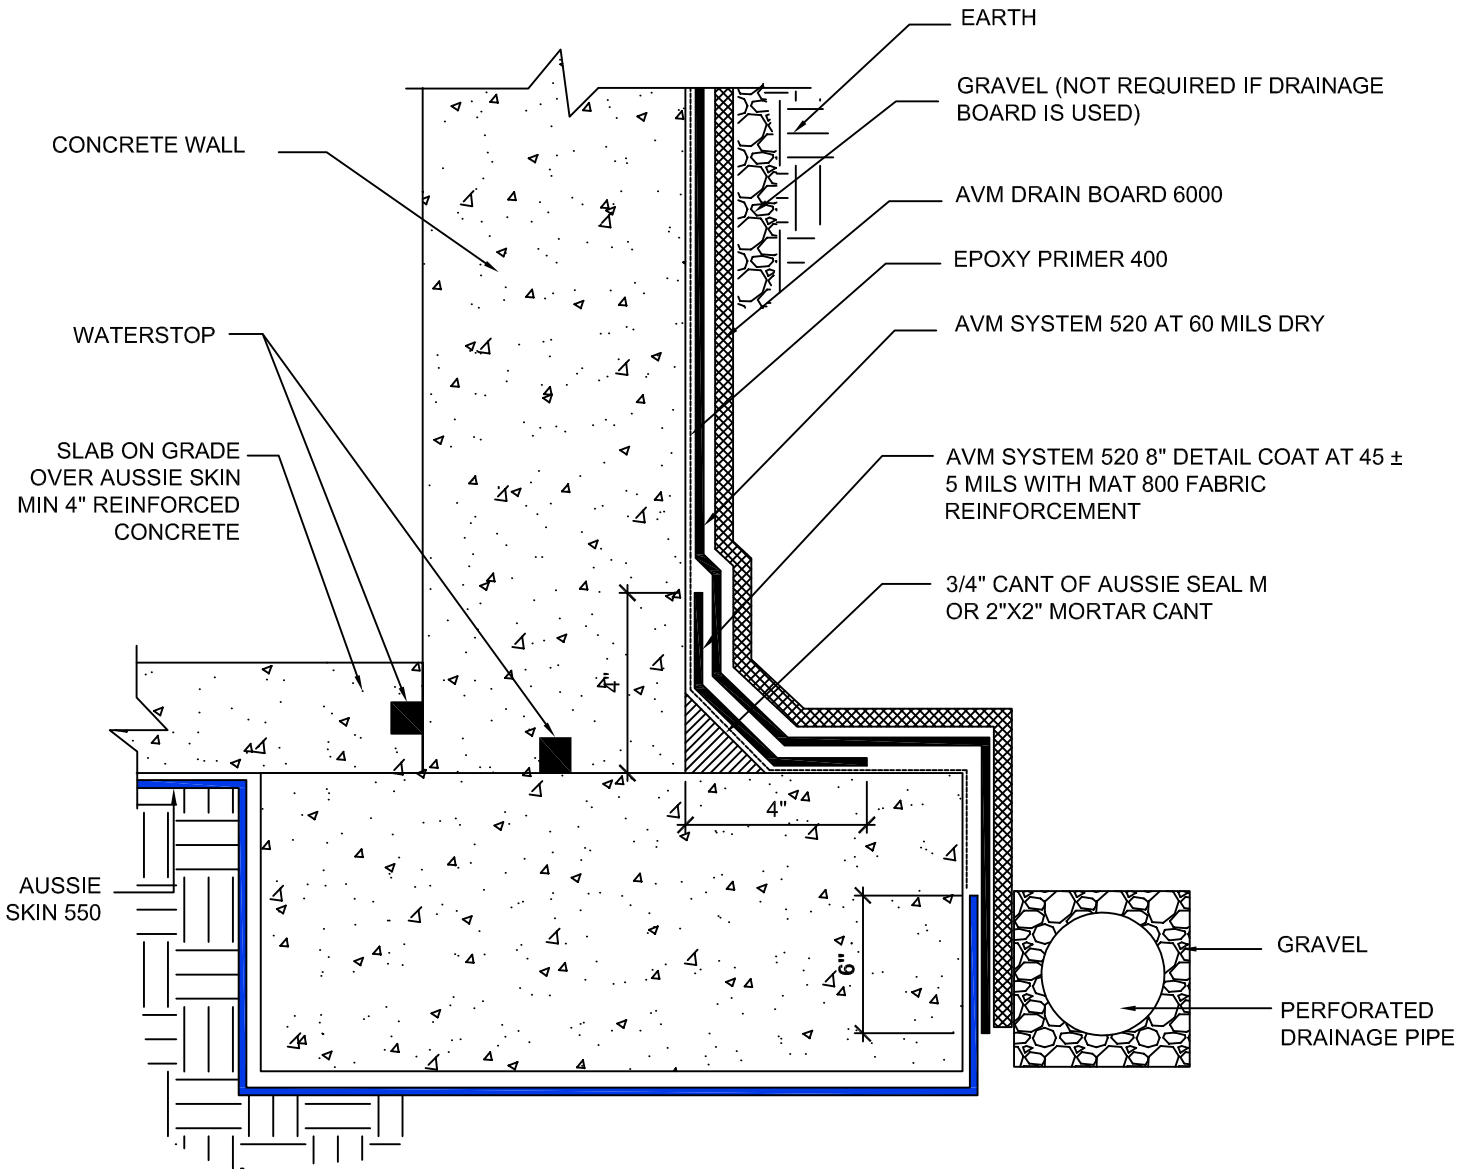

DETAIL #:
AVM-550-0002C

AVM System 550
Aussie Skin 550

Slab on Grade over Aussie Skin, Concrete Walls (520)

NOTES:

1. Aussie Skin 550 is a Heavy, Duty, Easy to Install, Puncture Resistant Sheet Waterproofing Membrane with added technologies creating excellent adhesion between the membrane and wet Concrete or Shot-Crete.
2. For proper membrane thickness and appropriate protection and drainage, refer to AVM System 520 Min Thickness Table.
3. Contact AVM if no drain board or protection board is specified.

Below Water Table Installations

Below the water table, drain board may be substituted with approved protection layer.

AVM Industries, Inc.
8245 Remmet Ave, Canoga Park, CA 91304

Quality Waterproofing Products