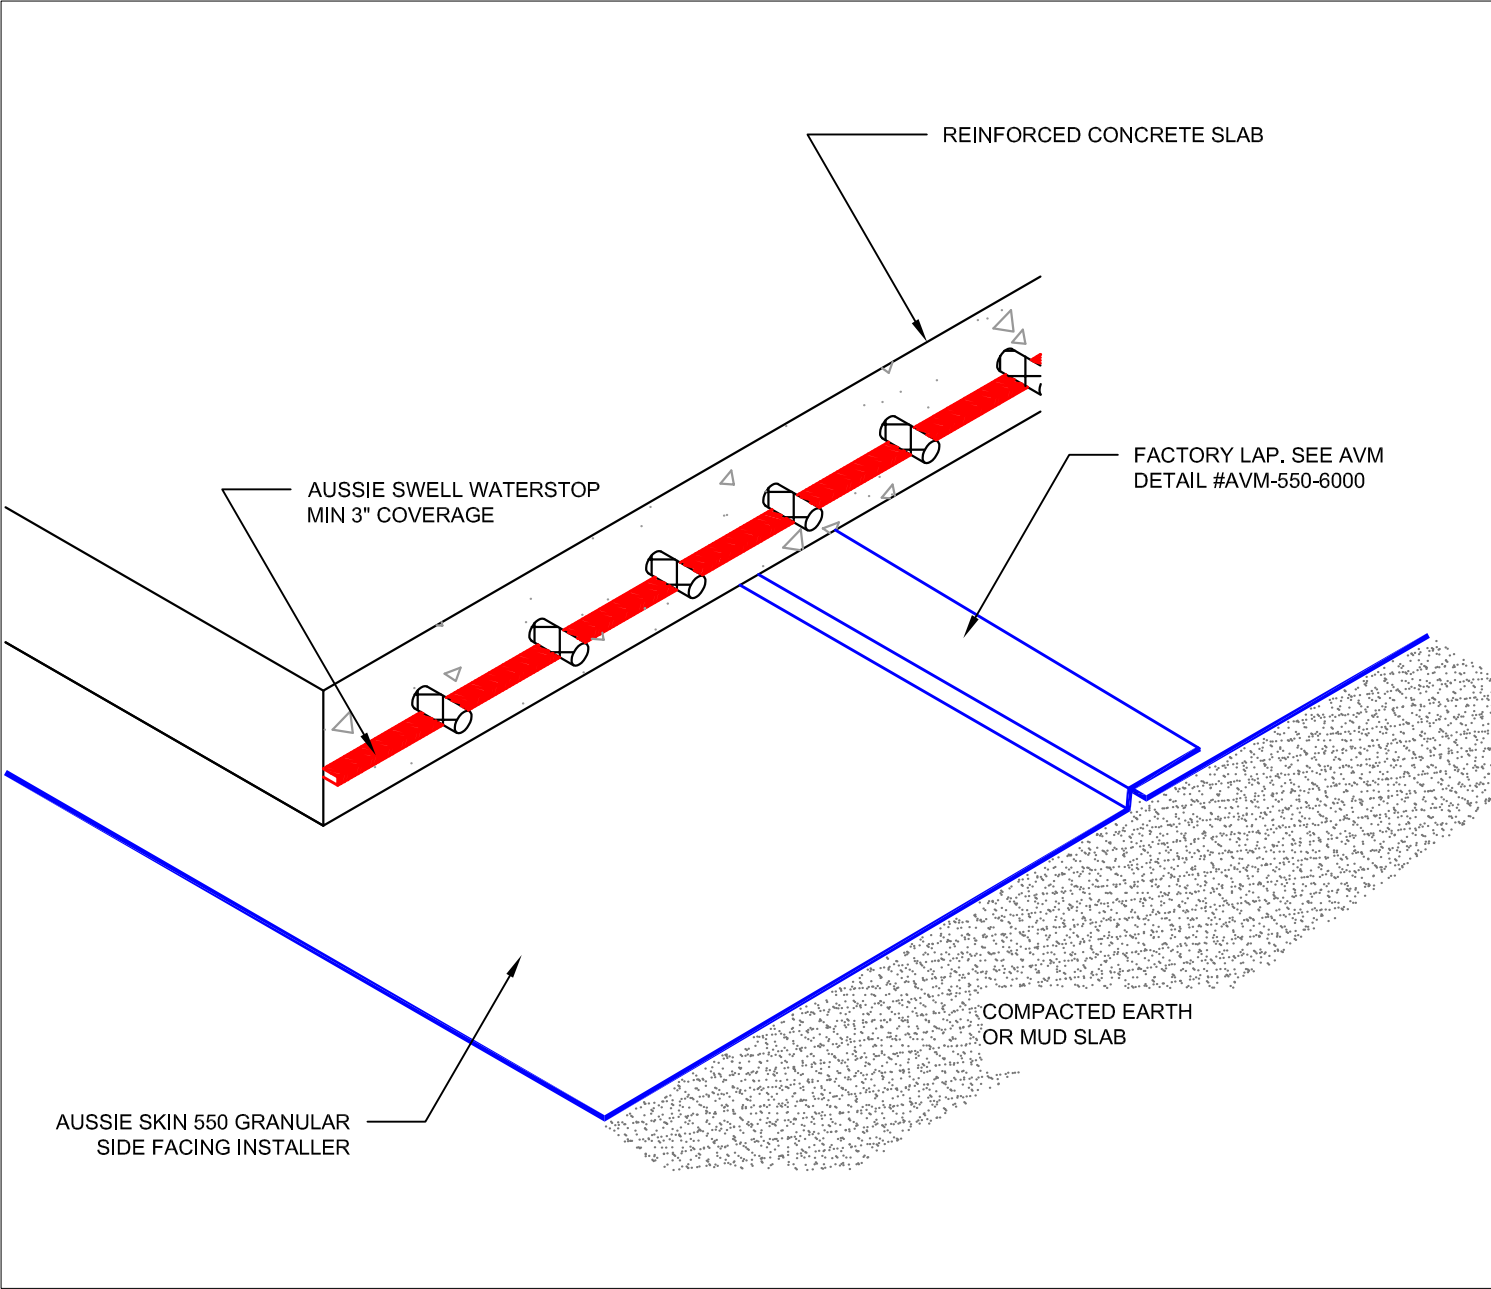

DETAIL #:	AVM-550-1500
	AVM System 550
	Aussie Skin 550

# Under Slab Assembly

**Notes:**

1. Aussie Skin 550 is a Heavy, Duty, Easy to Install, Puncture Resistant Sheet Waterproofing Membrane with added technologies creating excellent adhesion between the membrane and wet Concrete or Shot-Crete.
2. All surfaces must be clean and sound before installing the lap joints. (Remove excess sand before applying double sided tape)