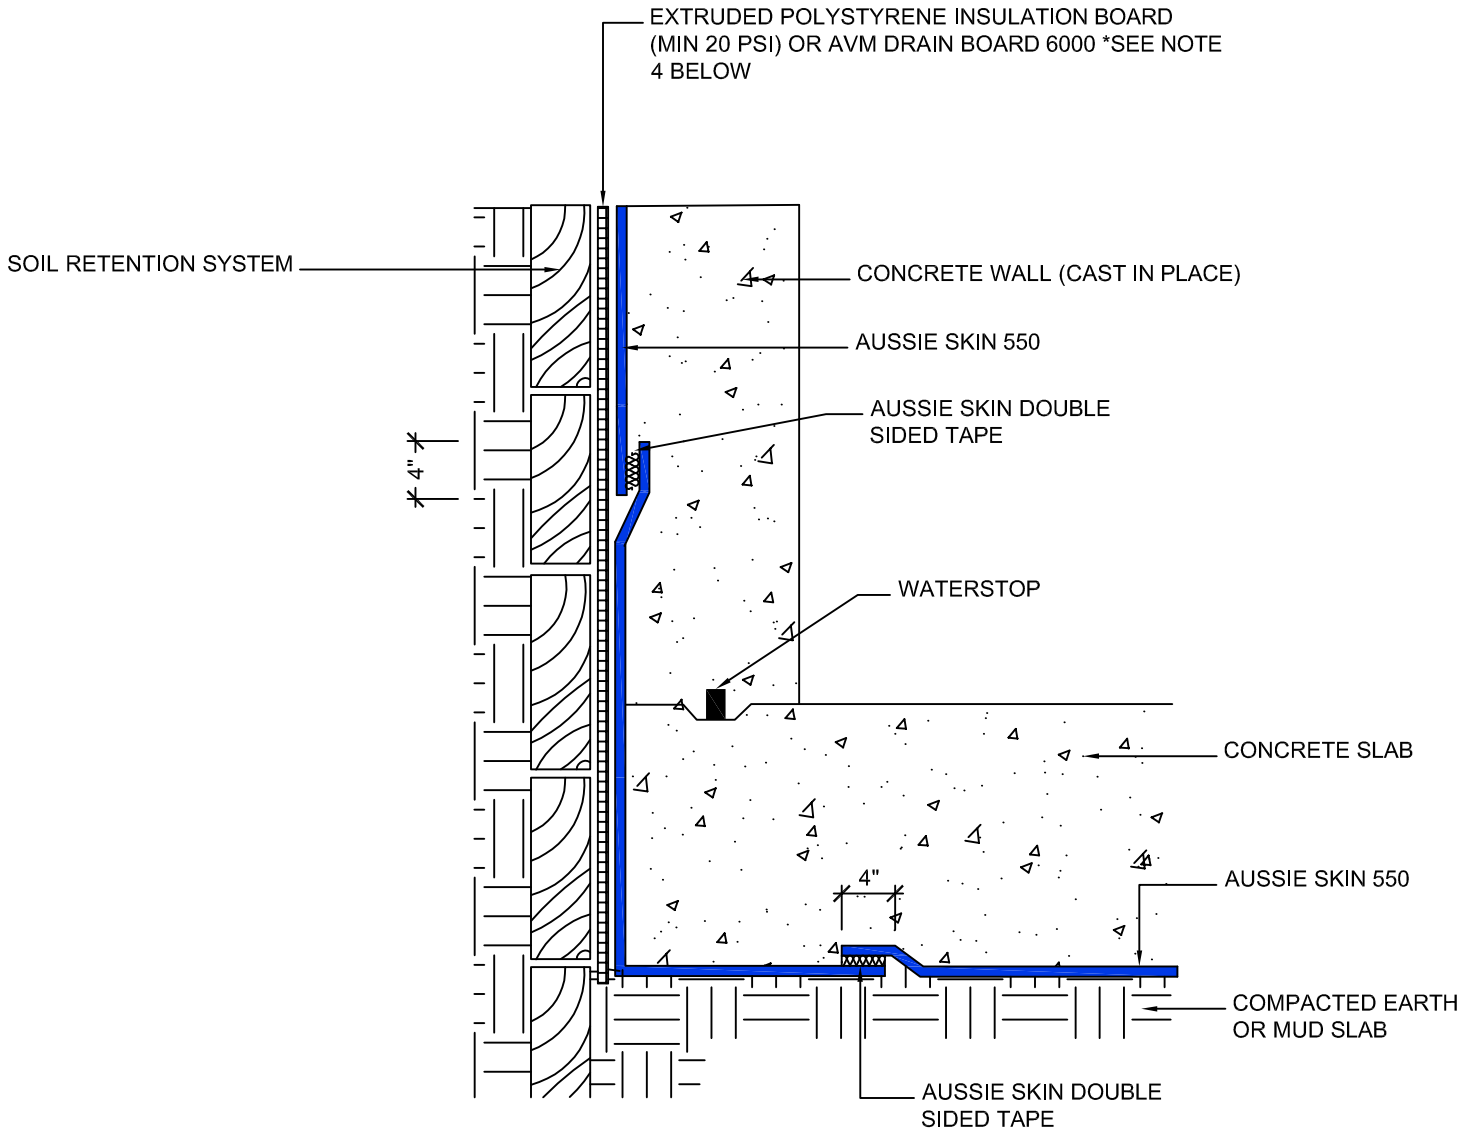

DETAIL #:
AVM-550-1510
 AVM System 550
Aussie Skin 550

**Blind Side Waterproofing over Lagging,
 Single System (Hydrostatic)**

NOTES:

1. Aussie Skin 550 is a Heavy, Duty, Easy to Install, Puncture Resistant Sheet Waterproofing Membrane with added technologies creating excellent adhesion between the membrane and wet Concrete or Shot-Crete.
2. Contact AVM if no drain board or protection board is specified.
3. All nails, screws etc used to hang the Aussie Skin above the water table must be non-rusting and sealed with AVM approved Sealant.
4. Drain board must be connected to a permanent dewatering system if used in hydrostatic conditions.
5. Not approved for shot-crete below the water table.