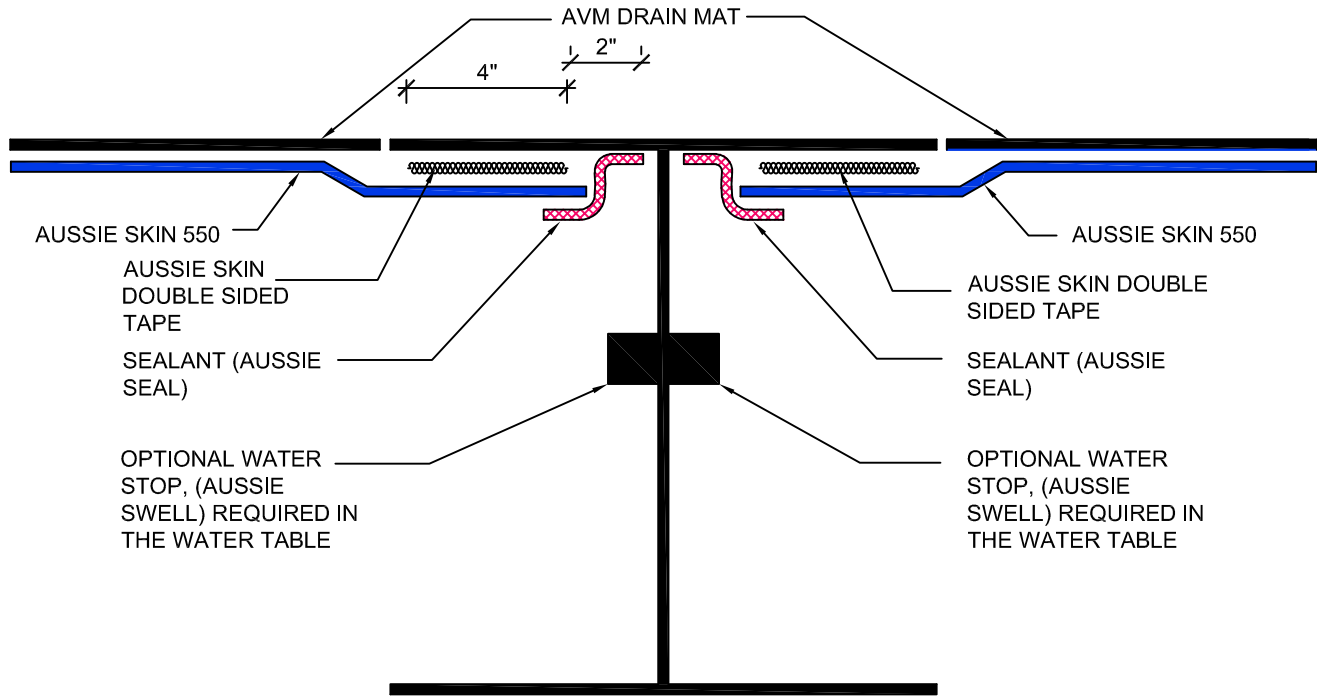

DETAIL #:
AVM-550-1540
 AVM System 550
Aussie Skin 550

Back Lagged Detail
 Single Layer System

NOTES:

1. Aussie Skin 550 is a Heavy, Duty, Easy to Install, Puncture Resistant Sheet Waterproofing Membrane with added technologies creating excellent adhesion between the membrane and wet Concrete or Shot-Crete.
2. All nails, screws etc used to hang the Aussie Skin above the water table must be non/rusting and sealed with Aussie Sealant.

Below Water Table Installations

Below the water table, drain board may be substituted with approved protection layer