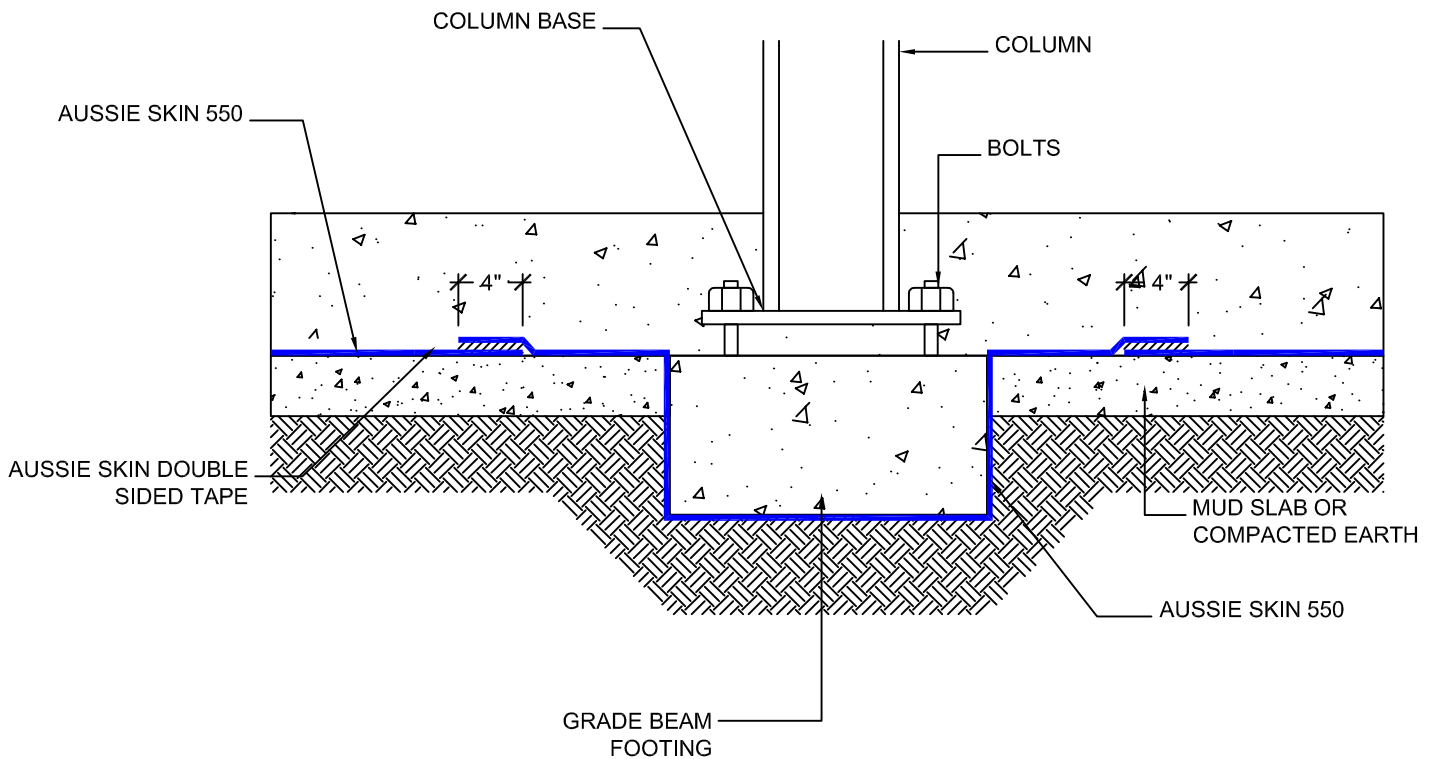

DETAIL #:
AVM-550-2500
AVM System 550
Aussie Skin 550

Aussie Skin Under Grade-Beam - Hydrostatic

NOTES:

1. Aussie Skin 550 is a Heavy, Duty, Easy to Install, Puncture Resistant Sheet Waterproofing Membrane with added technologies creating excellent adhesion between the membrane and wet Concrete or Shot-Crete.