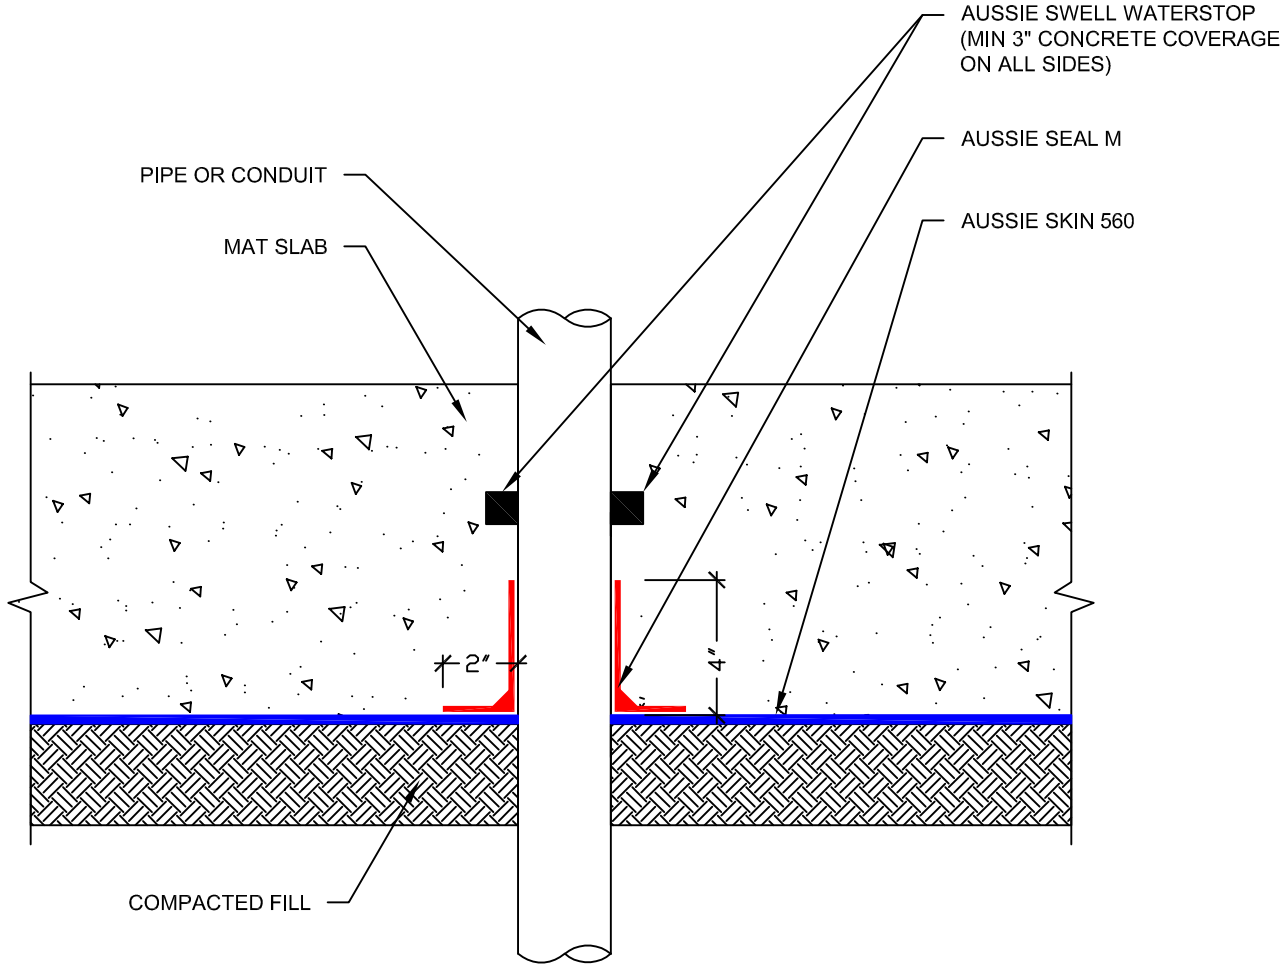

DETAIL #:
AVM-550-4015
AVM System 550

Slab Penetration

- NOTES:
1. Aussie Skin 550 is a Heavy, Duty, Easy to Install, Puncture Resistant Sheet Waterproofing Membrane with added technologies creating excellent adhesion between the membrane and wet Concrete or Shot-Crete.
 2. PVC or metal pipe must be clean and free of foreign matter that would prevent Aussie Seal M adhesion.
 3. Contact AVM if no drain board or protection board is specified.