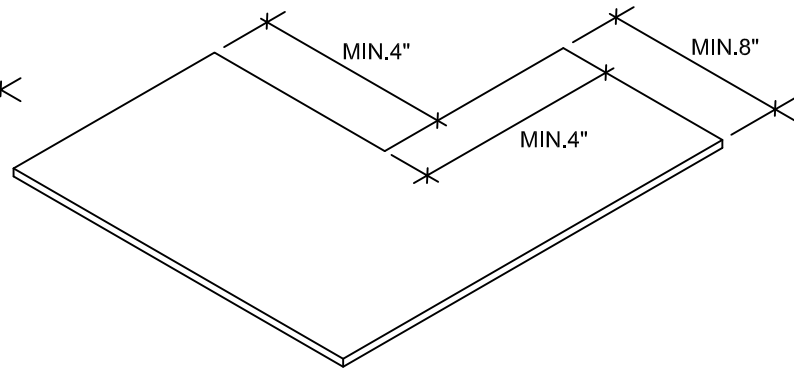

DETAIL #:
AVM-550-6260
 AVM System 550
Aussie Skin 550

Outside Corner Detail - at Bottom of Wall

PIECE #1

PIECE #2

STEP 1

STEP 2

NOTES:

1. Aussie Skin 550 is a Heavy, Duty, Easy to Install, Puncture Resistant Sheet Waterproofing Membrane with added technologies creating excellent adhesion between the membrane and wet Concrete or Shot-Crete.
2. All surfaces must be clean and sound before installing the lap joints. (Remove excess sand before applying double sided tape)