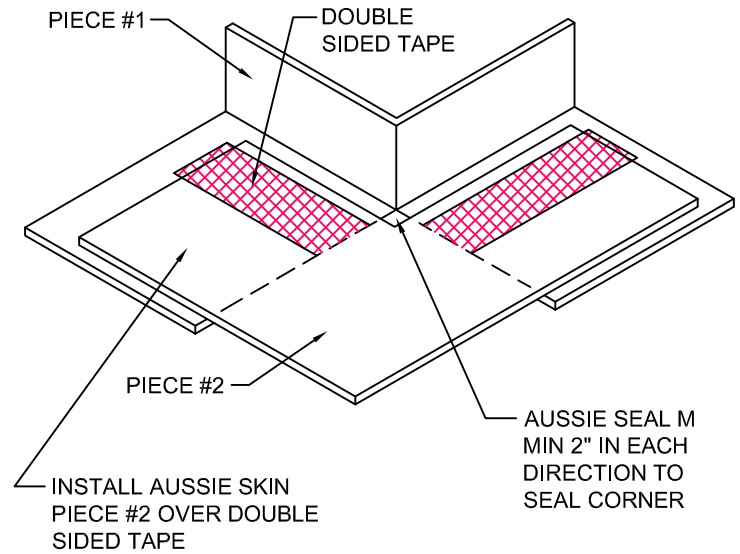

DETAIL #:
AVM-550-6260
 AVM System 550
Aussie Skin 550

Outside Corner Detail - at Bottom of Wall

PIECE #1

PIECE #2

STEP 1

STEP 2

NOTES:

1. Aussie Skin 550 is a Heavy, Duty, Easy to Install, Puncture Resistant Sheet Waterproofing Membrane with added technologies creating excellent adhesion between the membrane and wet Concrete or Shot-Crete.
2. All surfaces must be clean and sound before installing the lap joints. (Remove excess sand before applying double sided tape)