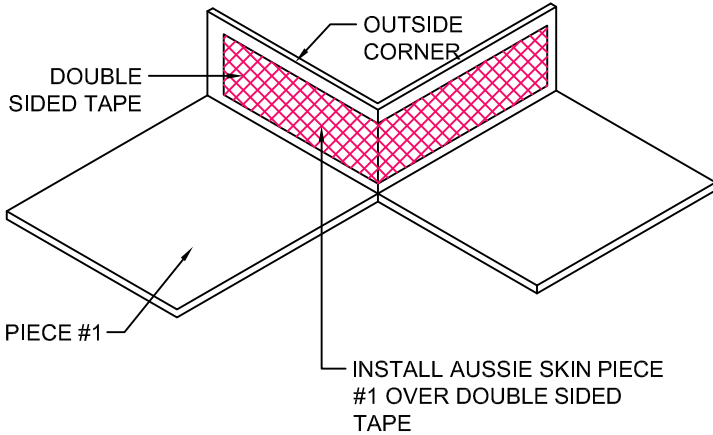

DETAIL #:
AVM-550-6260
 AVM System 550
Aussie Skin 550

Outside Corner Detail - at Bottom of Wall

PIECE #1

PIECE #2

STEP 1

STEP 2

NOTES:

1. Aussie Skin 550 is a Heavy, Duty, Easy to Install, Puncture Resistant Sheet Waterproofing Membrane with added technologies creating excellent adhesion between the membrane and wet Concrete or Shot-Crete.
2. All surfaces must be clean and sound before installing the lap joints. (Remove excess sand before applying double sided tape)