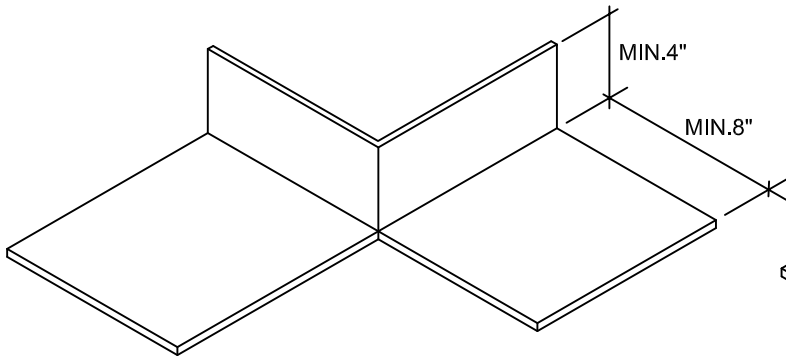

DETAIL #:
AVM-550-6260
 AVM System 550
Aussie Skin 550

Outside Corner Detail - at Bottom of Wall

PIECE #1

PIECE #2

STEP 1

STEP 2

NOTES:

1. Aussie Skin 550 is a Heavy, Duty, Easy to Install, Puncture Resistant Sheet Waterproofing Membrane with added technologies creating excellent adhesion between the membrane and wet Concrete or Shot-Crete.
2. All surfaces must be clean and sound before installing the lap joints. (Remove excess sand before applying double sided tape)