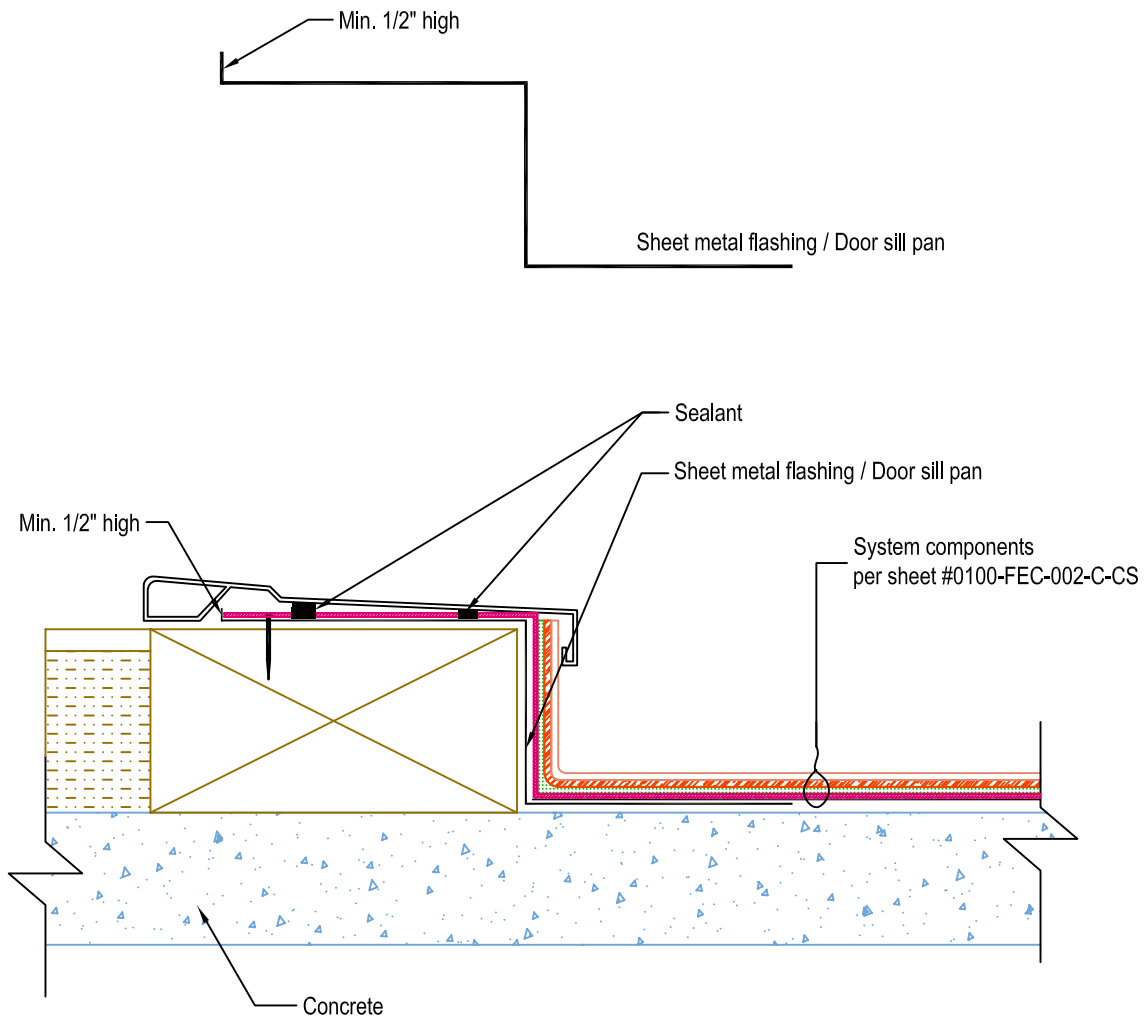

DETAIL # :
0100-FEC-142-C-CS

AVM System 100
Forevercoat

VIEW TYPE:
Cut Sheet

Threshold Over Concrete Substrate

AVM System 100

Forevercoat

Note:

- Extend membrane to back edge of sheet metal flashing
- Membrane to be bonded to sheet metal

AVM Industries, Inc.
8245 Remmet Ave, Canoga Park, CA 91304

Quality Waterproofing Products

888.414.1041 818.888.0050
www.avmindustries.com