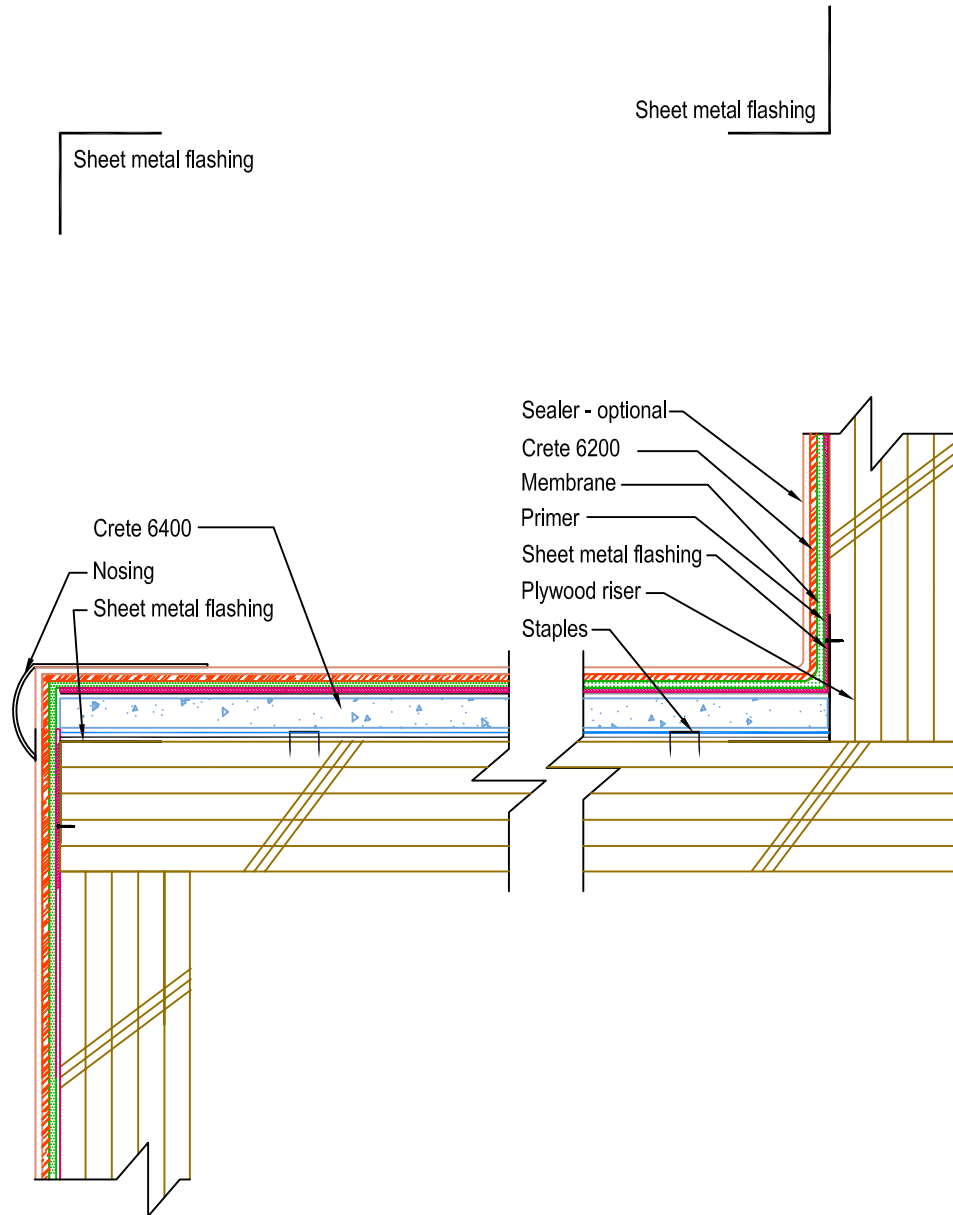

DETAIL # : 0100-FEC-604-P-CS
AVM System 100 Forevercoat
VIEW TYPE: Cut Sheet

Stairs Over Plywood Substrate
AVM Crete on Tread Only
AVM System 100
Forevercoat

Note:
- For sheet metal installation please refer to detail number 0100-FEC-621-P-ISO