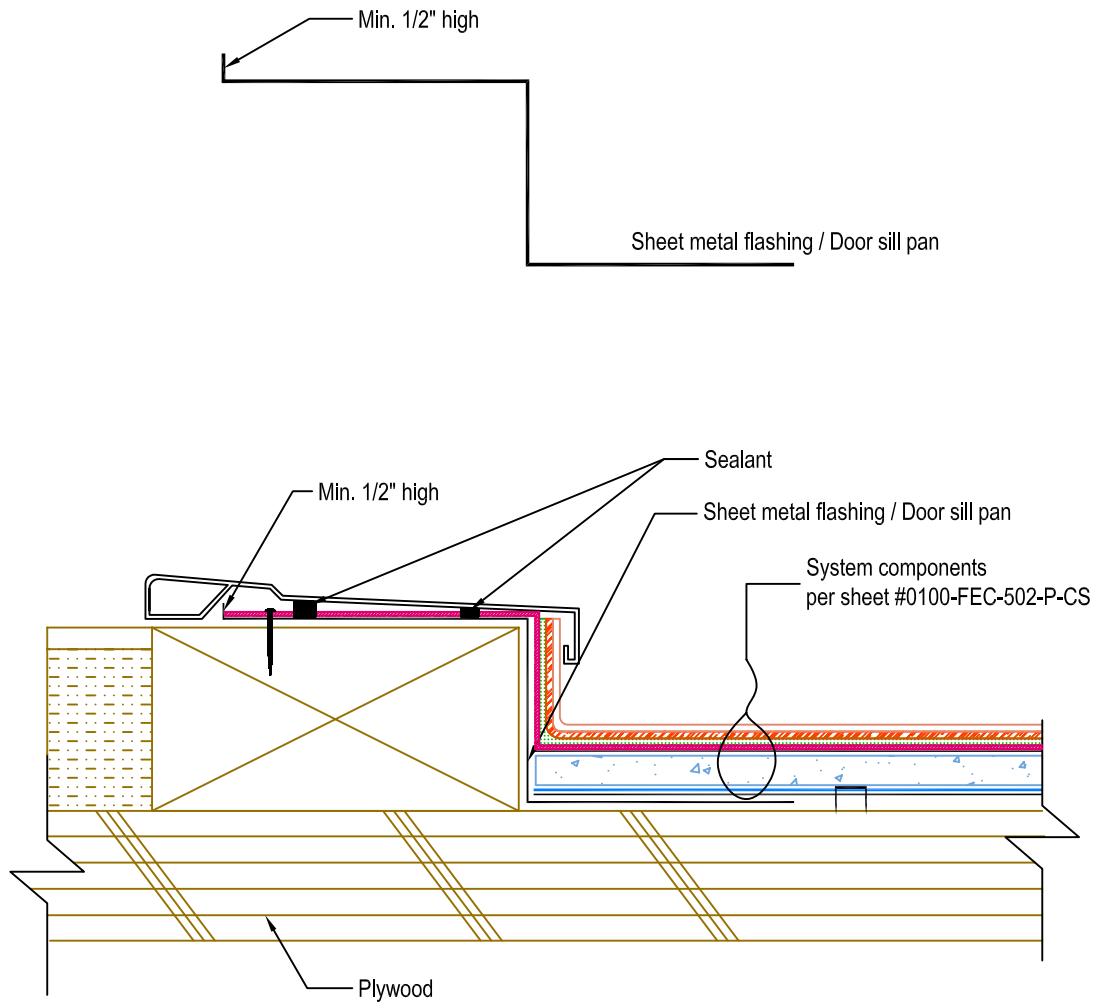

DETAIL # :
0100-FEC-642-P-CS

AVM System 100
Forevercoat

VIEW TYPE:
Cut Sheet

Threshold Over Plywood Substrate AVM System 100 Forevercoat

Note:

- Extend membrane to back edge of sheet metal flashing
- Membrane to be bonded to sheet metal edge