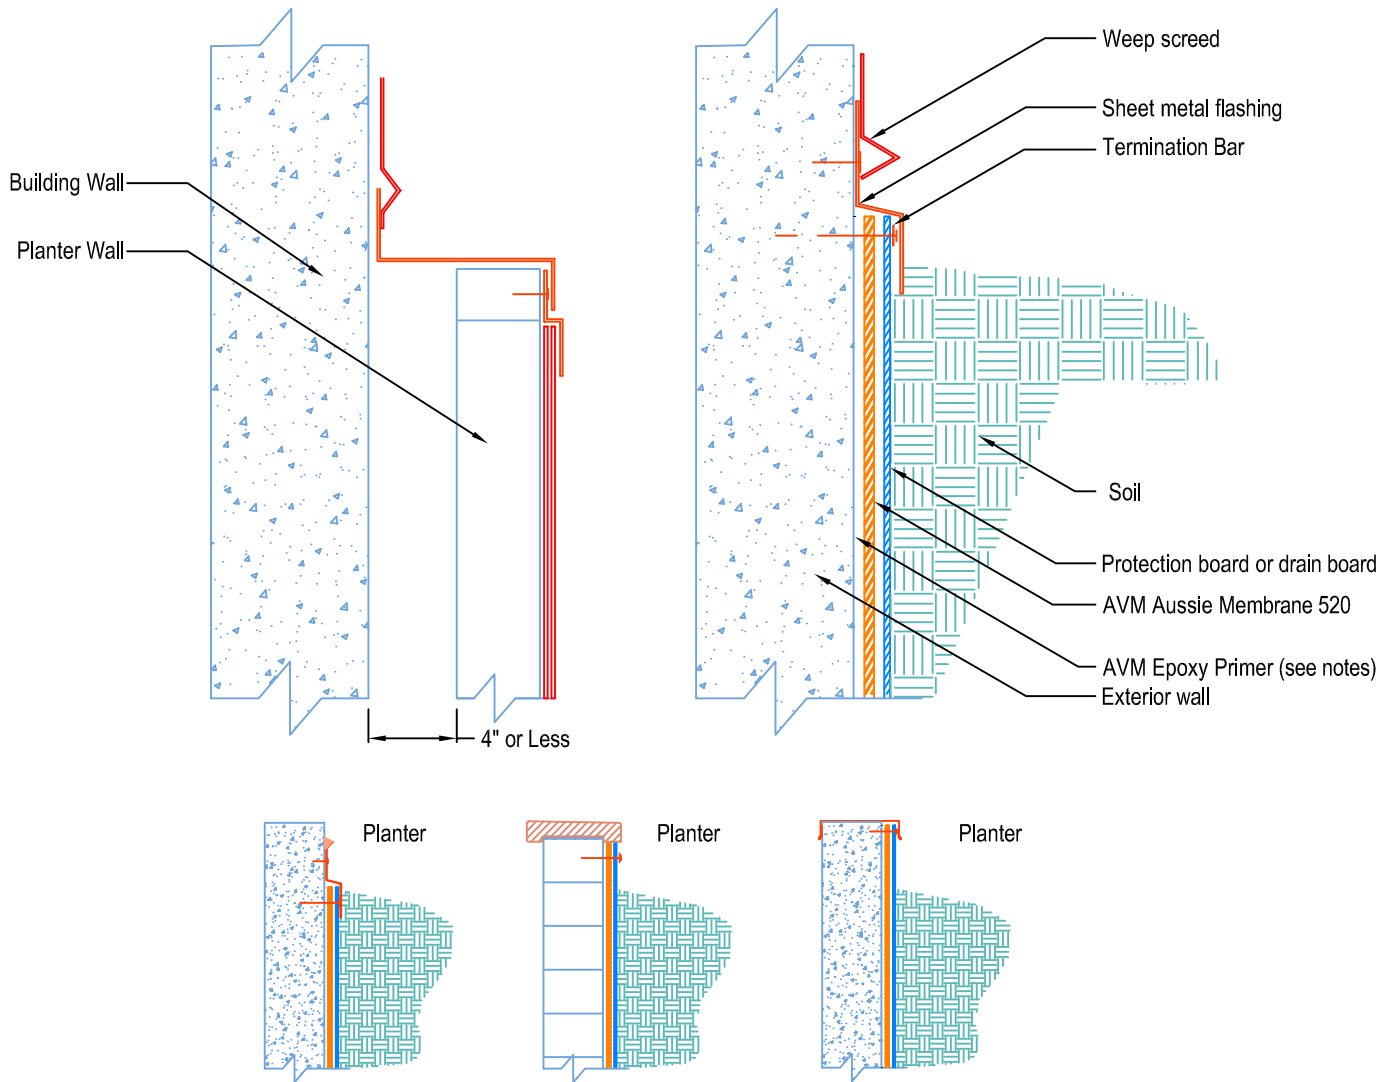

DETAIL # :	AVM-520-6002-C
AVM System 520	Aussie Membrane
VIEW TYPE:	Cut Sheet

Terminations

AVM System 520 Aussie Membrane

Fluid Applied Waterproofing

- Notes:**
1. Aussie Membrane 520 is a Polyurethane liquid (Roller or Brush Applied) for Below-Grade, Between-Slab, Planters, Roof-Gardens and similar type Waterproofing.
 2. Epoxy primer may be required if proper adhesion is not achieved.
 3. Contact AVM if no drain board or protection board is specified.
 4. When sealant is specified, use AVM Aussie Seal M (Unless specified otherwise)