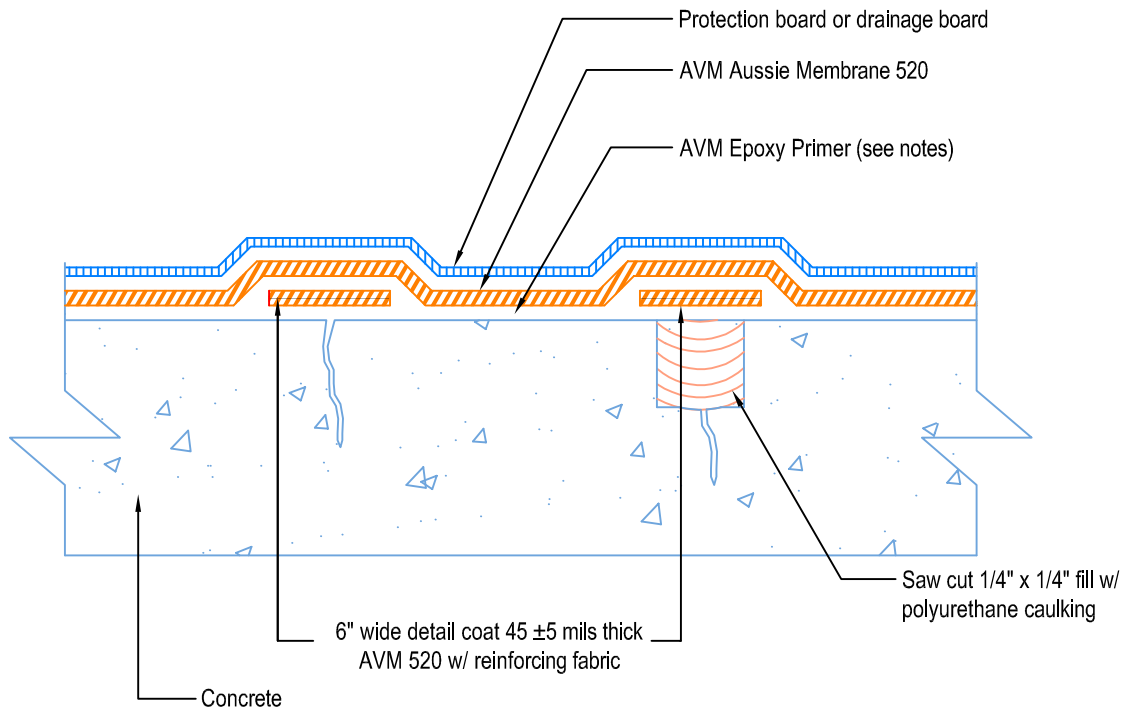

DETAIL # :	AVM-520-8002-C
AVM System 520	Aussie Membrane
VIEW TYPE:	Cut Sheet

Crack Repair

AVM System 520 Aussie Membrane

Fluid Applied Waterproofing

Crack less than 1/16" wide

Crack greater than 1/16" wide

Notes:

1. Aussie Membrane 520 is a Polyurethane liquid (Roller or Brush Applied) for Below-Grade, Between-Slab, Planters, Roof-Gardens and similar type Waterproofing.
2. Epoxy primer may be required if proper adhesion is not achieved.
3. Contact AVM if no drain board or protection board is specified.