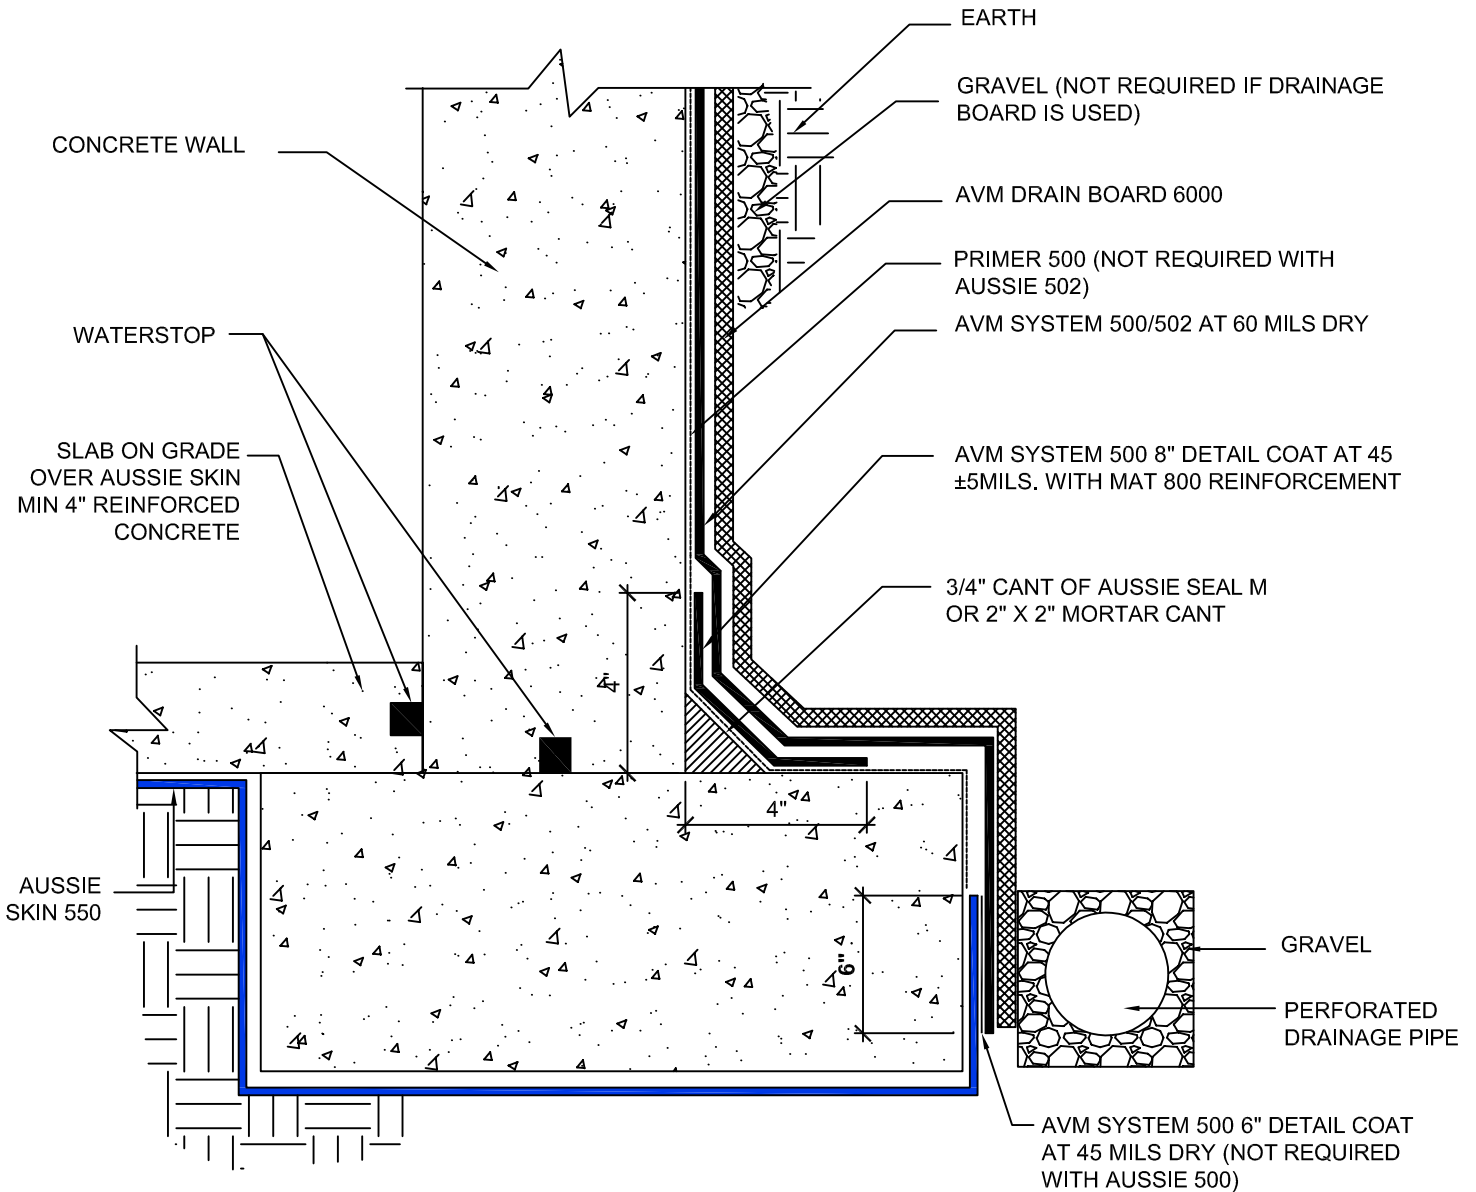

DETAIL #:
AVM-550-0002A
 AVM System 550
Aussie Skin 550

**Slab on Grade over Aussie Skin,
 Concrete Walls (500/502)**

- NOTES:**
1. Aussie Skin 550 is a Heavy, Duty, Easy to Install, Puncture Resistant Sheet Waterproofing Membrane with added technologies creating excellent adhesion between the membrane and wet Concrete or Shot-Crete.
 2. For proper membrane thickness and appropriate protection and drainage, refer to AVM System 500/502 Min Thickness Table.
 3. Contact AVM if no drain board or protection board is specified.

Below Water Table Installations
 Below the water table, drain board may be substituted with approved protection layer.

AVM Industries, Inc.
 8245 Remmet Ave, Canoga Park, CA 91304

Quality Waterproofing Products