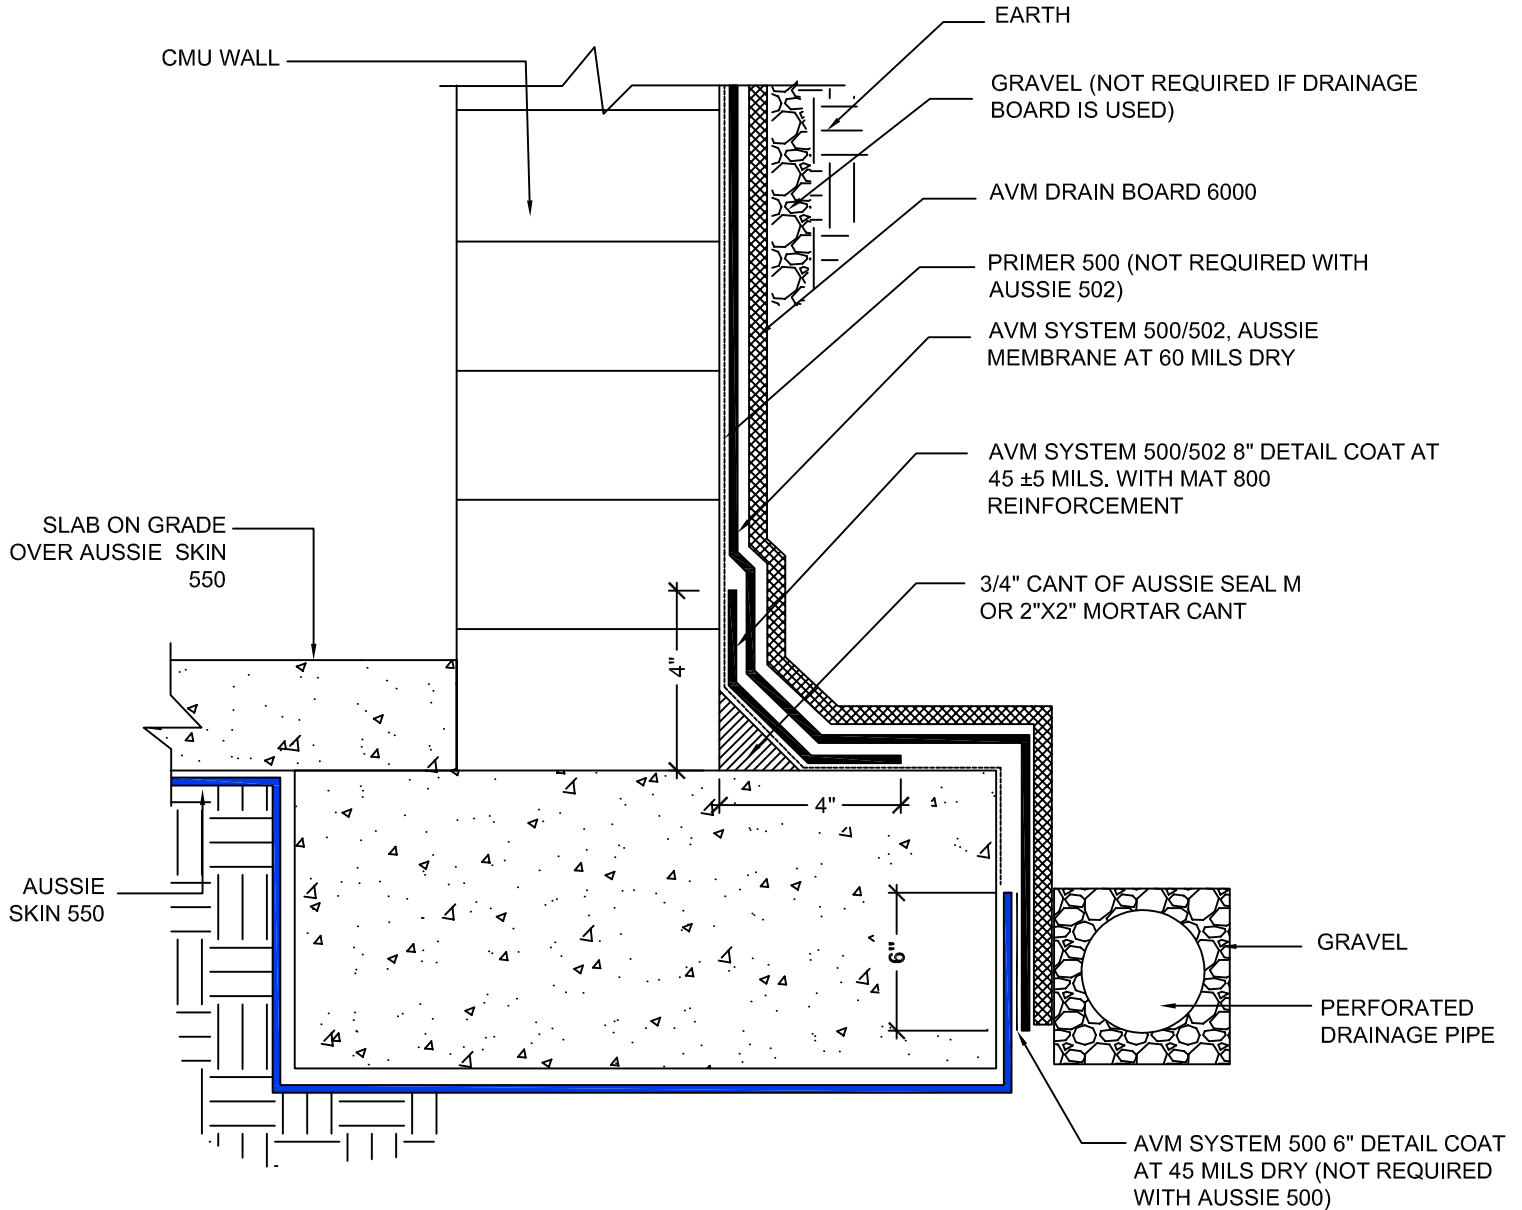

DETAIL #:
AVM-550-0004A
 AVM System 550
Aussie Skin 550

**Slab on Grade over Aussie Skin, CMU
 (Block) Walls (500/502)**

- NOTES:
1. Aussie Skin 550 is a Heavy, Duty, Easy to Install, Puncture Resistant Sheet Waterproofing Membrane with added technologies creating excellent adhesion between the membrane and wet Concrete or Shot-Crete.
 2. For proper membrane thickness and appropriate protection and drainage, refer to AVM System 500/502 Min Thickness Table.
 3. Contact AVM if no drain board or protection board is specified.

Below Water Table Installations
 Below the water table, drain board may be substituted with approved protection layer.