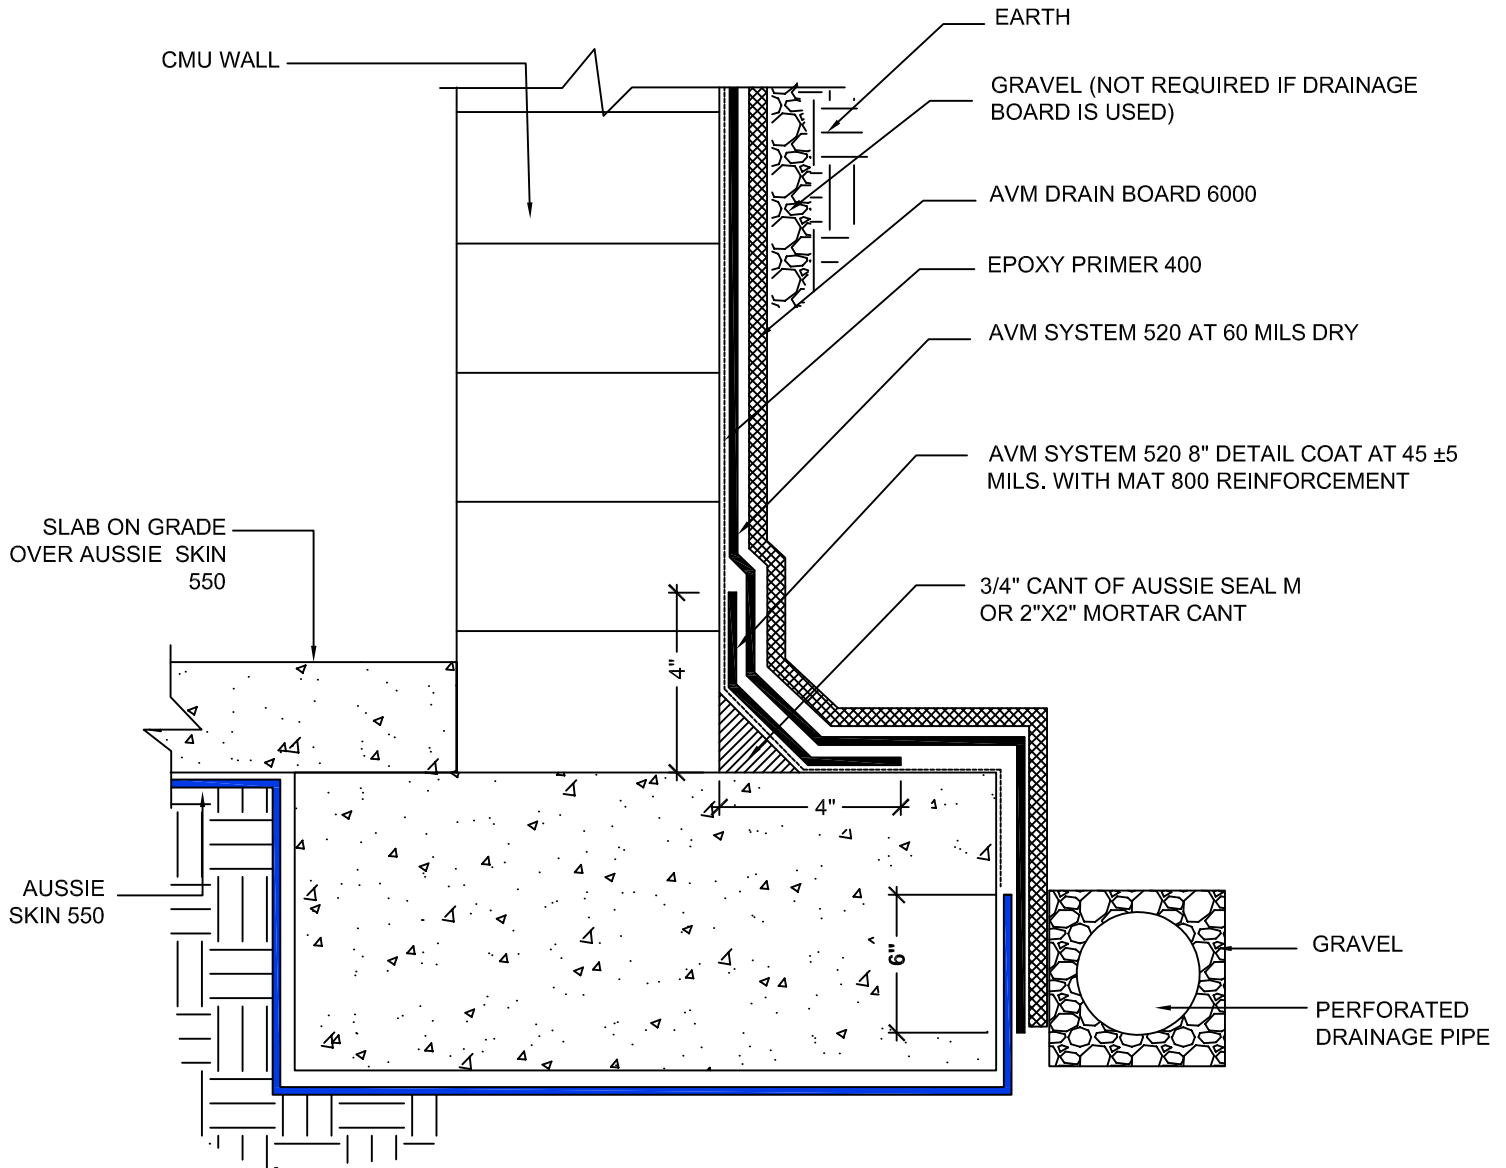

DETAIL #:
AVM-550-0004B
 AVM System 550
Aussie Skin 550

**Slab on Grade over Aussie Skin, CMU
 (Block) Walls (520)**

- NOTES:
1. Aussie Skin 550 is a Heavy, Duty, Easy to Install, Puncture Resistant Sheet Waterproofing Membrane with added technologies creating excellent adhesion between the membrane and wet Concrete or Shot-Crete.
 2. For proper membrane thickness and appropriate protection and drainage, refer to AVM System 520 Min Thickness Table.
 3. Contact AVM if no drain board or protection board is specified.

Below Water Table Installations
 Below the water table, drain board may be substituted with approved protection layer.