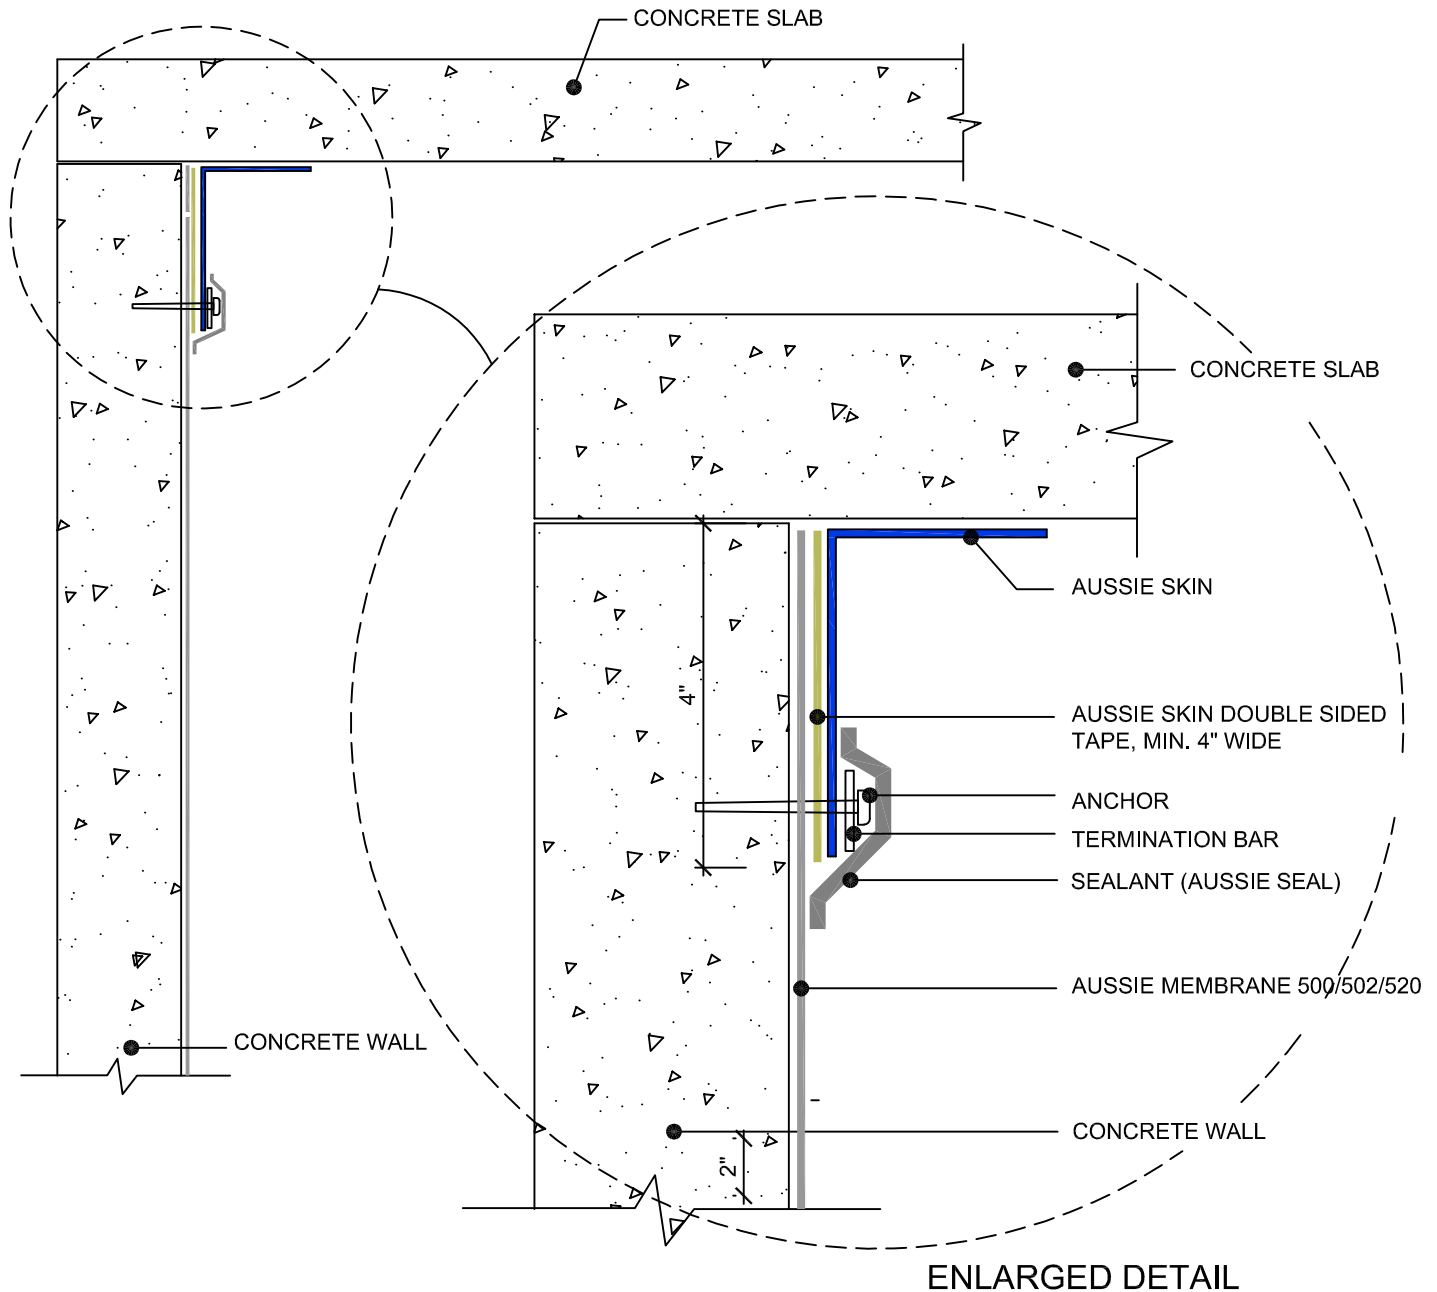

DETAIL #:
AVM-550-0014
 AVM System 550
Aussie Skin 550

Aussie Skin Installation over Aussie Membrane 500/502/520.

- NOTES:
1. Aussie Skin 550 is a Heavy, Duty, Easy to Install, Puncture Resistant Sheet Waterproofing Membrane with added technologies creating excellent adhesion between the membrane and wet Concrete or Shot-Crete.
 2. For proper membrane thickness and appropriate protection and drainage, refer to AVM System 500/502/520 Min Thickness Table.
 3. Contact AVM if no drain board or protection board is specified.
 4. Below the water table, drain board may be substituted with approved protection layer.