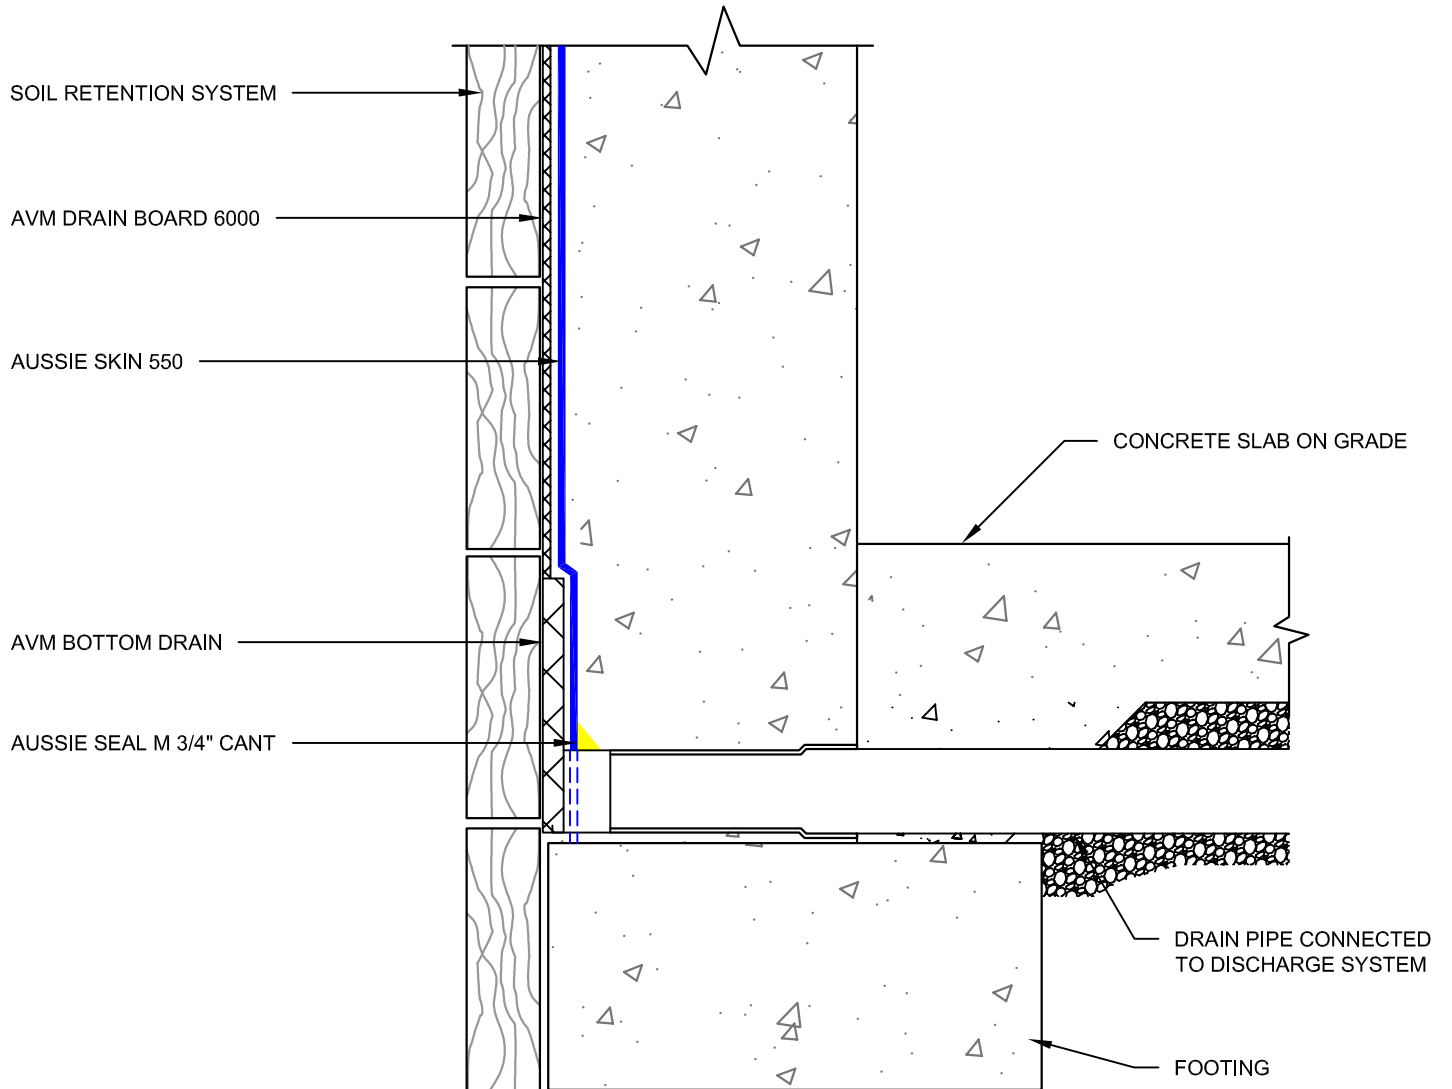

DETAIL #:
0550-0100
AVM System 550
Aussie Skin 550

Raised Slab Single System (Non-Hydrostatic)

Notes:

1. Aussie Skin 550 is a Heavy, Duty, Easy to Install, Puncture Resistant Sheet Waterproofing Membrane with added technologies creating excellent adhesion between the membrane and wet Concrete or Shot-Crete.