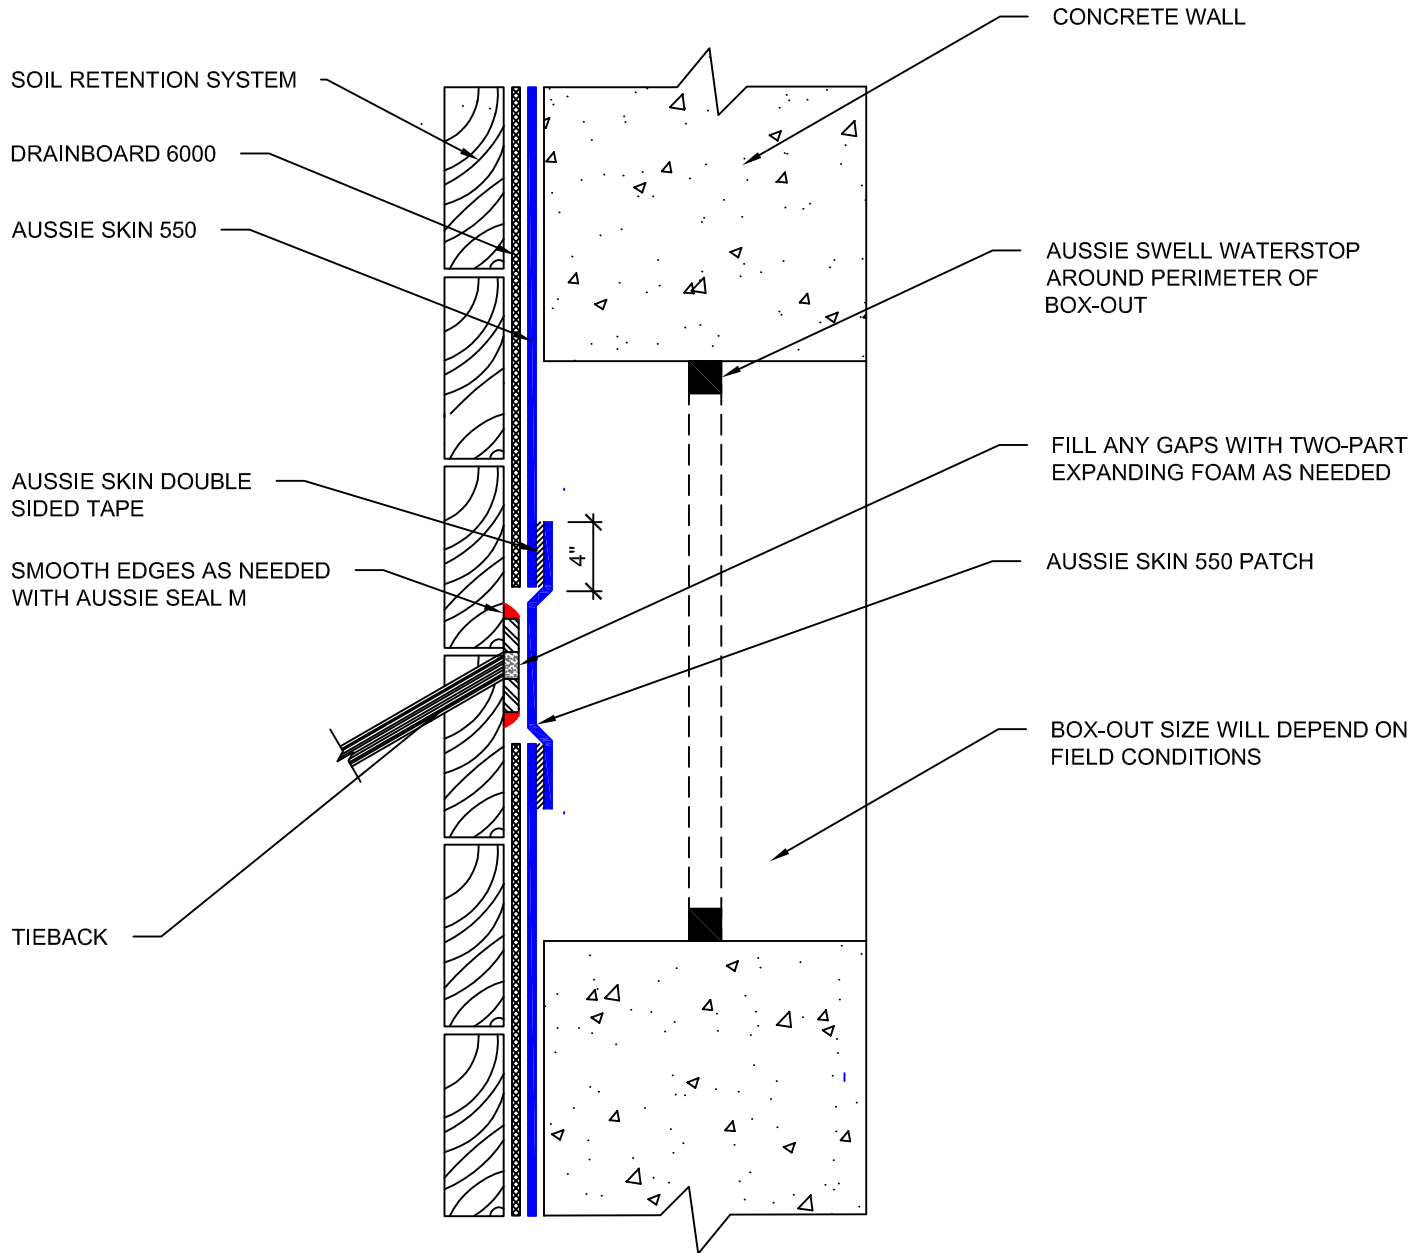

DETAIL #:
AVM-550-1531A

Aussie Skin 550

Detensioned Tie-Back Box-out Single System (Non-Hydrostatic)

NOTES:

1. Aussie Skin 550 is a Heavy, Duty, Easy to Install, Puncture Resistant Sheet Waterproofing Membrane with added technologies creating excellent adhesion between the membrane and wet Concrete or Shot-Crete.
2. Contact AVM if no drain board or protection board is specified.
3. All nails, screws etc used to hang the Aussie Skin above the water table must be non-rusting and sealed with AVM approved Sealant.