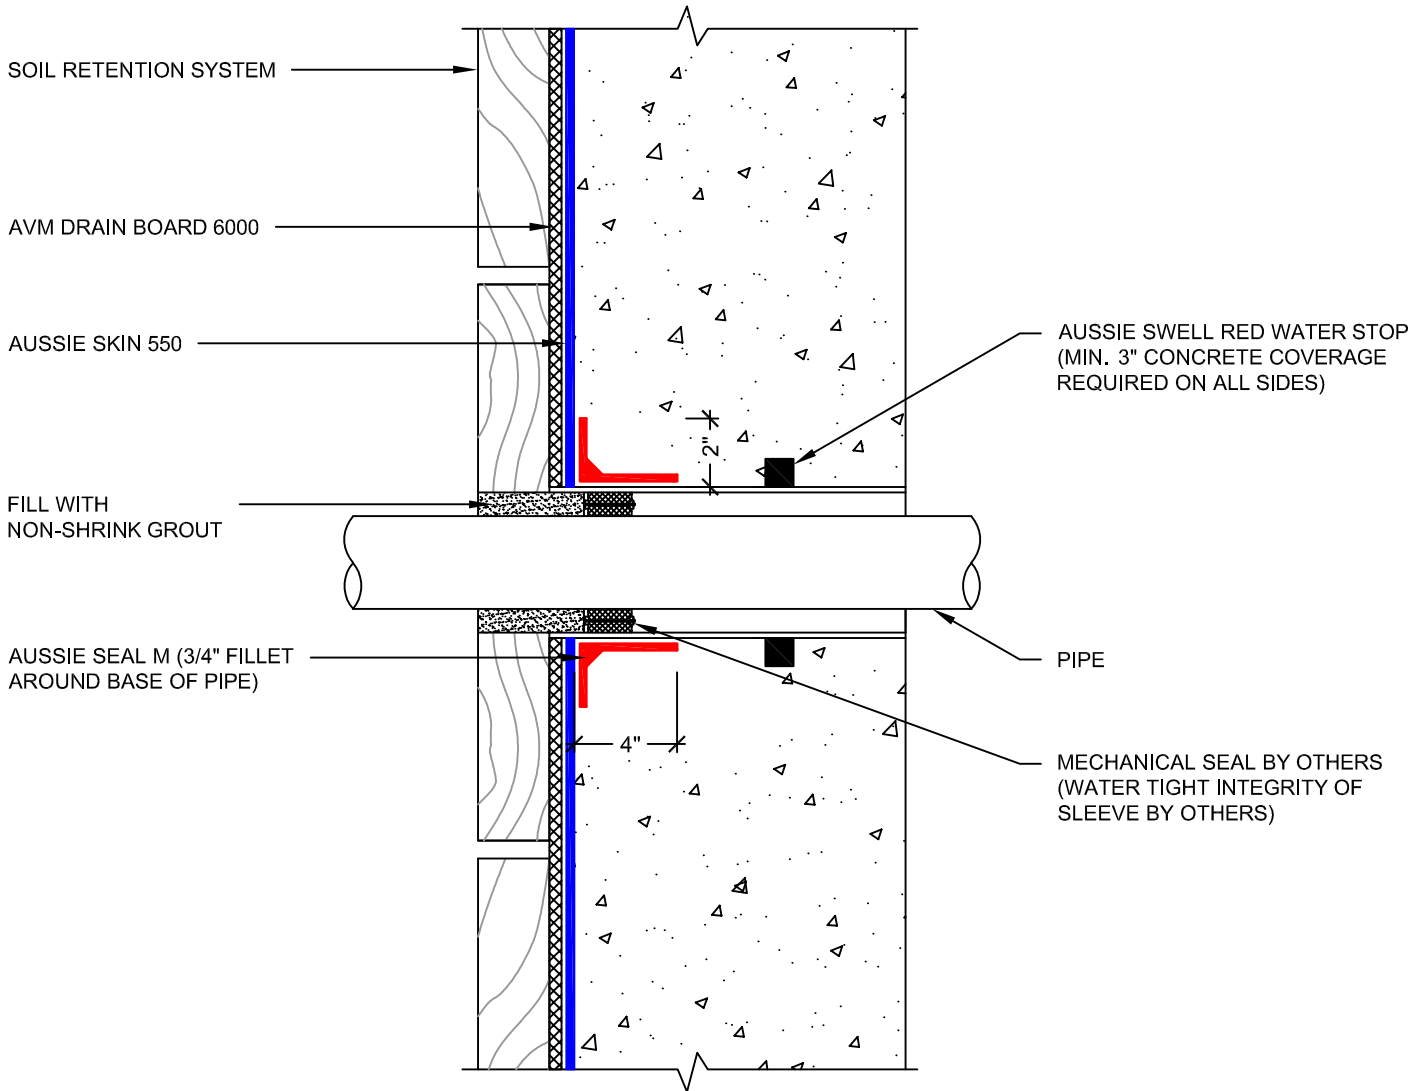

DETAIL #:  
**AVM-550-4005A**

AVM System 550  
**Aussie Skin 550**

## Sleeved Pipe Penetration Single System

### NOTES:

1. Aussie Skin 550 is a Heavy, Duty, Easy to Install, Puncture Resistant Sheet Waterproofing Membrane with added technologies creating excellent adhesion between the membrane and wet Concrete or Shot-Crete.
2. PVC or metal pipe must be clean and free of foreign matter that would prevent Aussie Seal M adhesion.
3. Contact AVM if no drain board or protection board is specified.