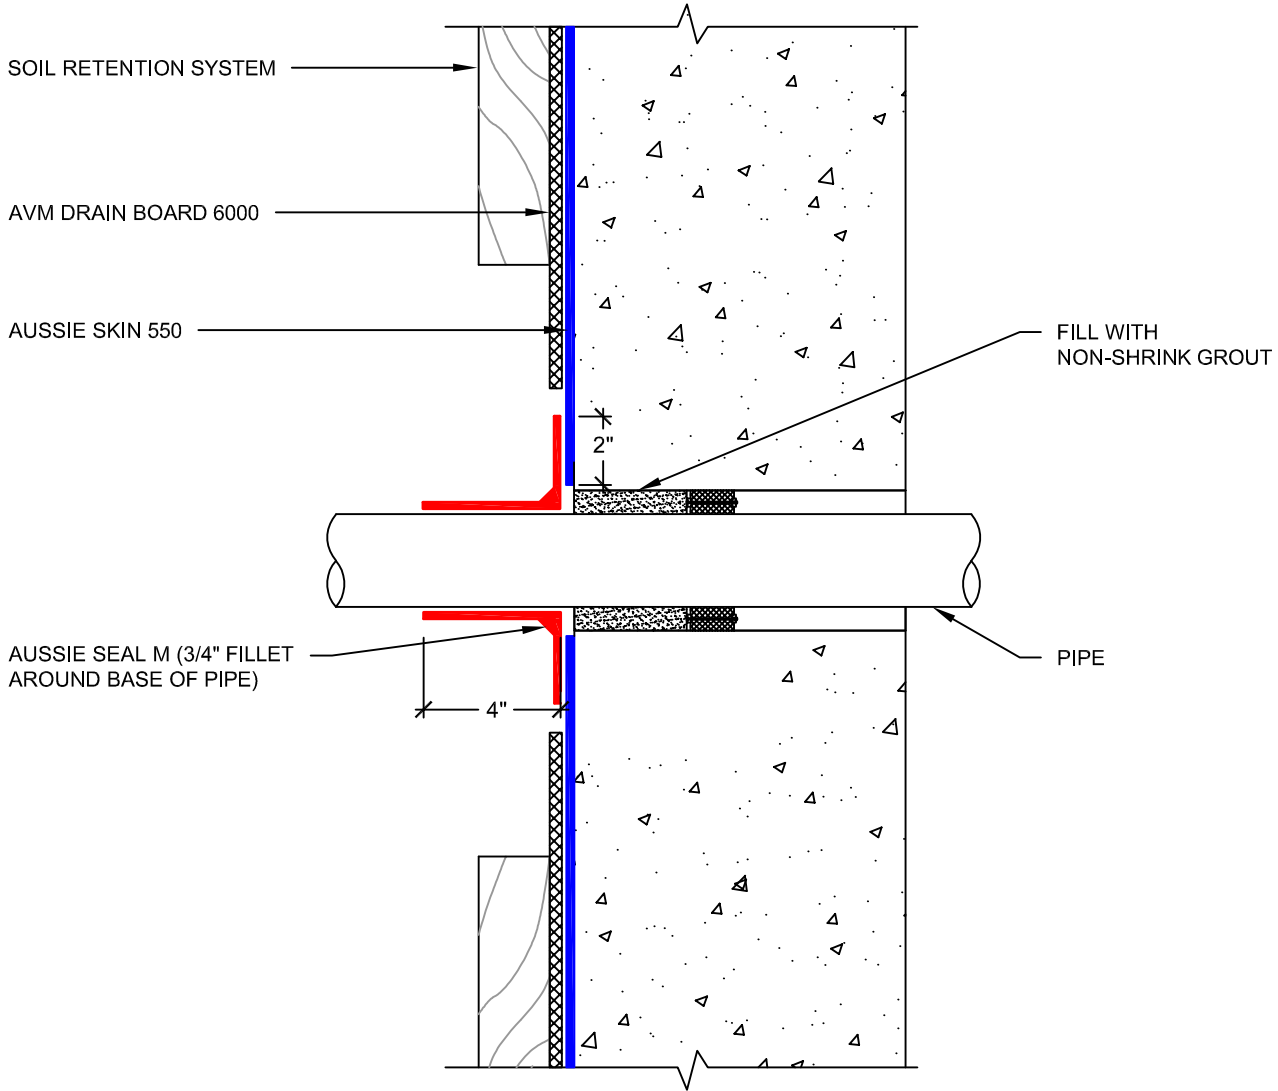

DETAIL #:
AVM-550-4010A
 AVM System 550
Aussie Skin 550

Pipe Penetration Sealant on HDPE Side
 Single System

NOTES:

1. Aussie Skin 550 is a Heavy, Duty, Easy to Install, Puncture Resistant Sheet Waterproofing Membrane with added technologies creating excellent adhesion between the membrane and wet Concrete or Shot-Crete.
2. PVC or metal pipe must be clean and free of foreign matter that would prevent Aussie Seal M adhesion.
3. Contact AVM if no drain board or protection board is specified.