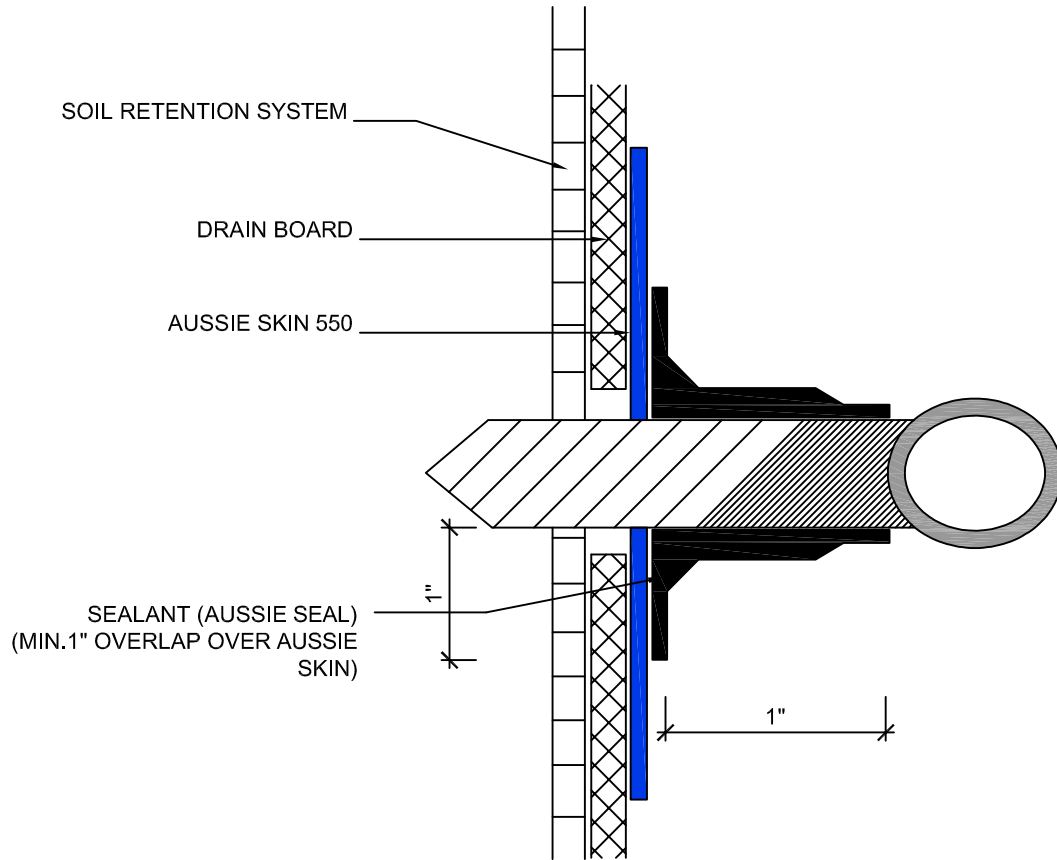

DETAIL #:  
**AVM-550-4100**  
AVM System 550  
**Aussie Skin 550**

Rebar Tie  
Single Layer System

NOTES:

1. Aussie Skin 550 is a Heavy, Duty, Easy to Install, Puncture Resistant Sheet Waterproofing Membrane with added technologies creating excellent adhesion between the membrane and wet Concrete or Shot-Crete.

***Below Water Table Installations***

Below the water table, drain board may be substituted with approved protection layer