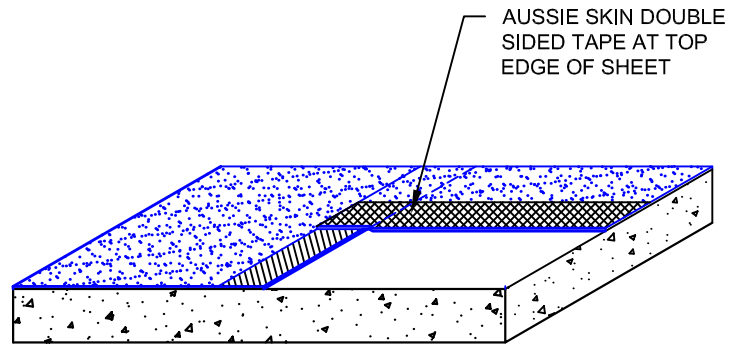

DETAIL #:
AVM-550-6002
AVM System 550
Aussie Skin 550

T-Lap Detail

Step #1

Step #2

Step #3

Step #4

Notes:

1. Aussie Skin 550 is a Heavy, Duty, Easy to Install, Puncture Resistant Sheet Waterproofing Membrane with added technologies creating excellent adhesion between the membrane and wet Concrete or Shot-Crete.

Below Water Table Installations

101 For Aussie Skin installations below the water table, contact AVM to verify ALL details