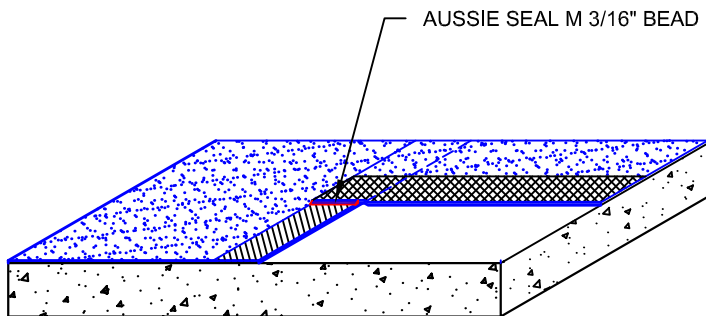

DETAIL #:
AVM-550-6002
AVM System 550
Aussie Skin 550

T-Lap Detail

Step #1

Step #2

Step #3

Step #4

Notes:

1. Aussie Skin 550 is a Heavy, Duty, Easy to Install, Puncture Resistant Sheet Waterproofing Membrane with added technologies creating excellent adhesion between the membrane and wet Concrete or Shot-Crete.

Below Water Table Installations

101 For Aussie Skin installations below the water table, contact AVM to verify ALL details