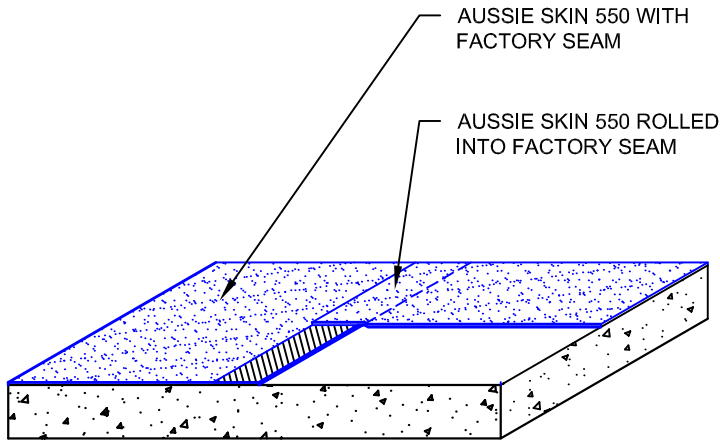

DETAIL #:
AVM-550-6002
AVM System 550
Aussie Skin 550

T-Lap Detail

Step #1

Step #2

Step #3

Step #4

Notes:

1. Aussie Skin 550 is a Heavy, Duty, Easy to Install, Puncture Resistant Sheet Waterproofing Membrane with added technologies creating excellent adhesion between the membrane and wet Concrete or Shot-Crete.

Below Water Table Installations

101 For Aussie Skin installations below the water table, contact AVM to verify ALL details