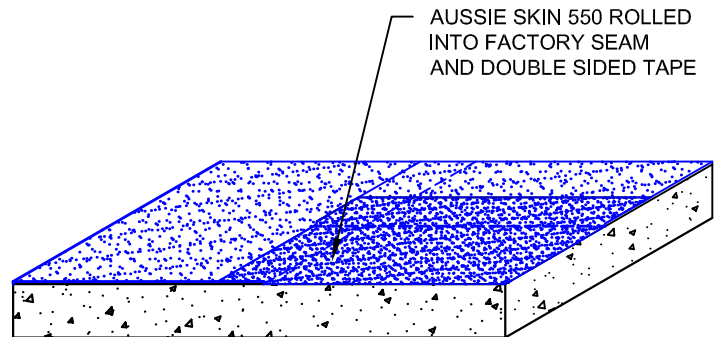

DETAIL #:
AVM-550-6002
AVM System 550
Aussie Skin 550

T-Lap Detail

Step #1

Step #2

Step #3

Step #4

Notes:

1. Aussie Skin 550 is a Heavy, Duty, Easy to Install, Puncture Resistant Sheet Waterproofing Membrane with added technologies creating excellent adhesion between the membrane and wet Concrete or Shot-Crete.

Below Water Table Installations

101 For Aussie Skin installations below the water table, contact AVM to verify ALL details