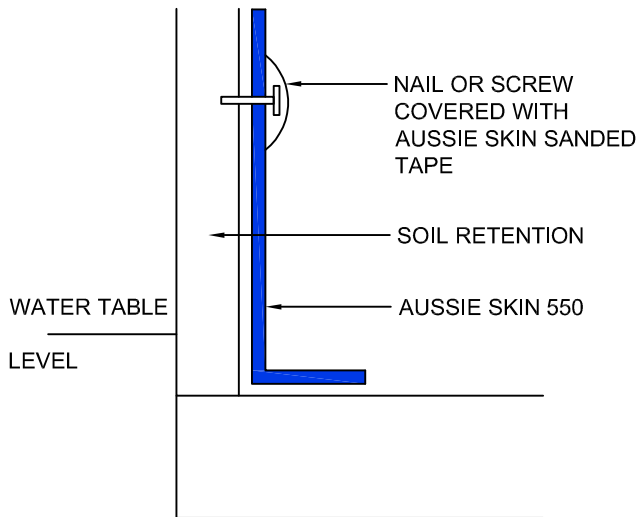

DETAIL #:
AVM-550-6010
 AVM System 550
Aussie Skin 550

Nail/Screw Detail

NON-WATERTABLE PATCH

WATERTABLE PATCH

NOTES:

1. Aussie Skin 550 is a Heavy, Duty, Easy to Install, Puncture Resistant Sheet Waterproofing Membrane with added technologies creating excellent adhesion between the membrane and wet Concrete or Shot-Crete.
2. All nails, screws etc used to hang the Aussie Skin above the water table must be non-rusting and sealed with approved Sealant.

Below Water Table Installations

1. All nails, screws etc used to hang the Aussie Skin below the water table must be non-rusting and sealed with a 3"x3" patch of Aussie Skin 550 bonded with Aussie tape.