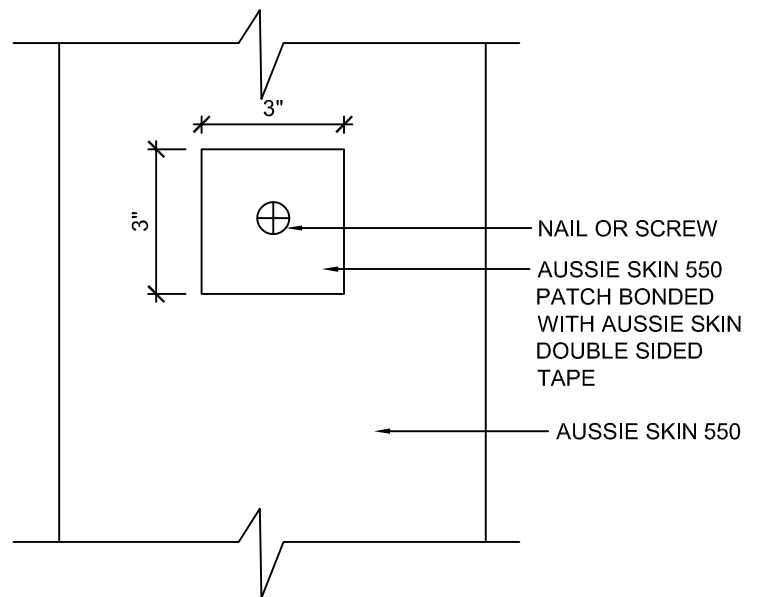

DETAIL #:
AVM-550-6010
 AVM System 550
Aussie Skin 550

Nail/Screw Detail

NON-WATERTABLE PATCH

WATERTABLE PATCH

NOTES:

1. Aussie Skin 550 is a Heavy, Duty, Easy to Install, Puncture Resistant Sheet Waterproofing Membrane with added technologies creating excellent adhesion between the membrane and wet Concrete or Shot-Crete.
2. All nails, screws etc used to hang the Aussie Skin above the water table must be non-rusting and sealed with approved Sealant.

Below Water Table Installations

1. All nails, screws etc used to hang the Aussie Skin below the water table must be non-rusting and sealed with a 3"x3" patch of Aussie Skin 550 bonded with Aussie tape.