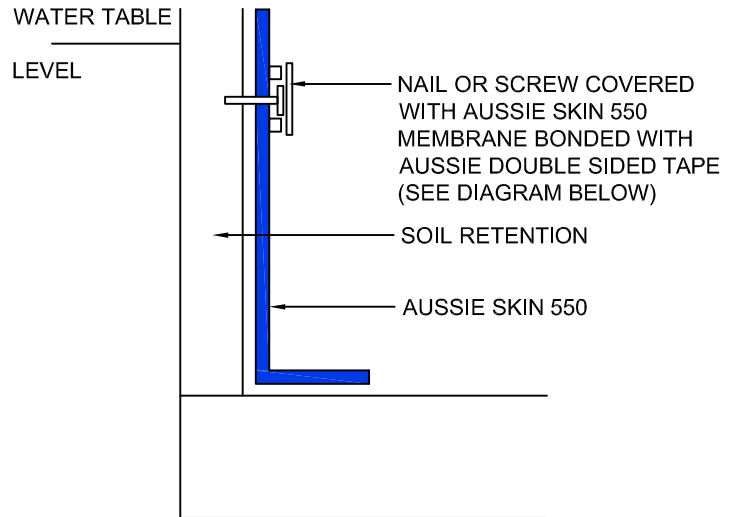

DETAIL #:
AVM-550-6010
 AVM System 550
Aussie Skin 550

Nail/Screw Detail

NON-WATERTABLE PATCH

WATERTABLE PATCH

NOTES:

1. Aussie Skin 550 is a Heavy, Duty, Easy to Install, Puncture Resistant Sheet Waterproofing Membrane with added technologies creating excellent adhesion between the membrane and wet Concrete or Shot-Crete.
2. All nails, screws etc used to hang the Aussie Skin above the water table must be non-rusting and sealed with approved Sealant.

Below Water Table Installations

1. All nails, screws etc used to hang the Aussie Skin below the water table must be non-rusting and sealed with a 3"x3" patch of Aussie Skin 550 bonded with Aussie tape.