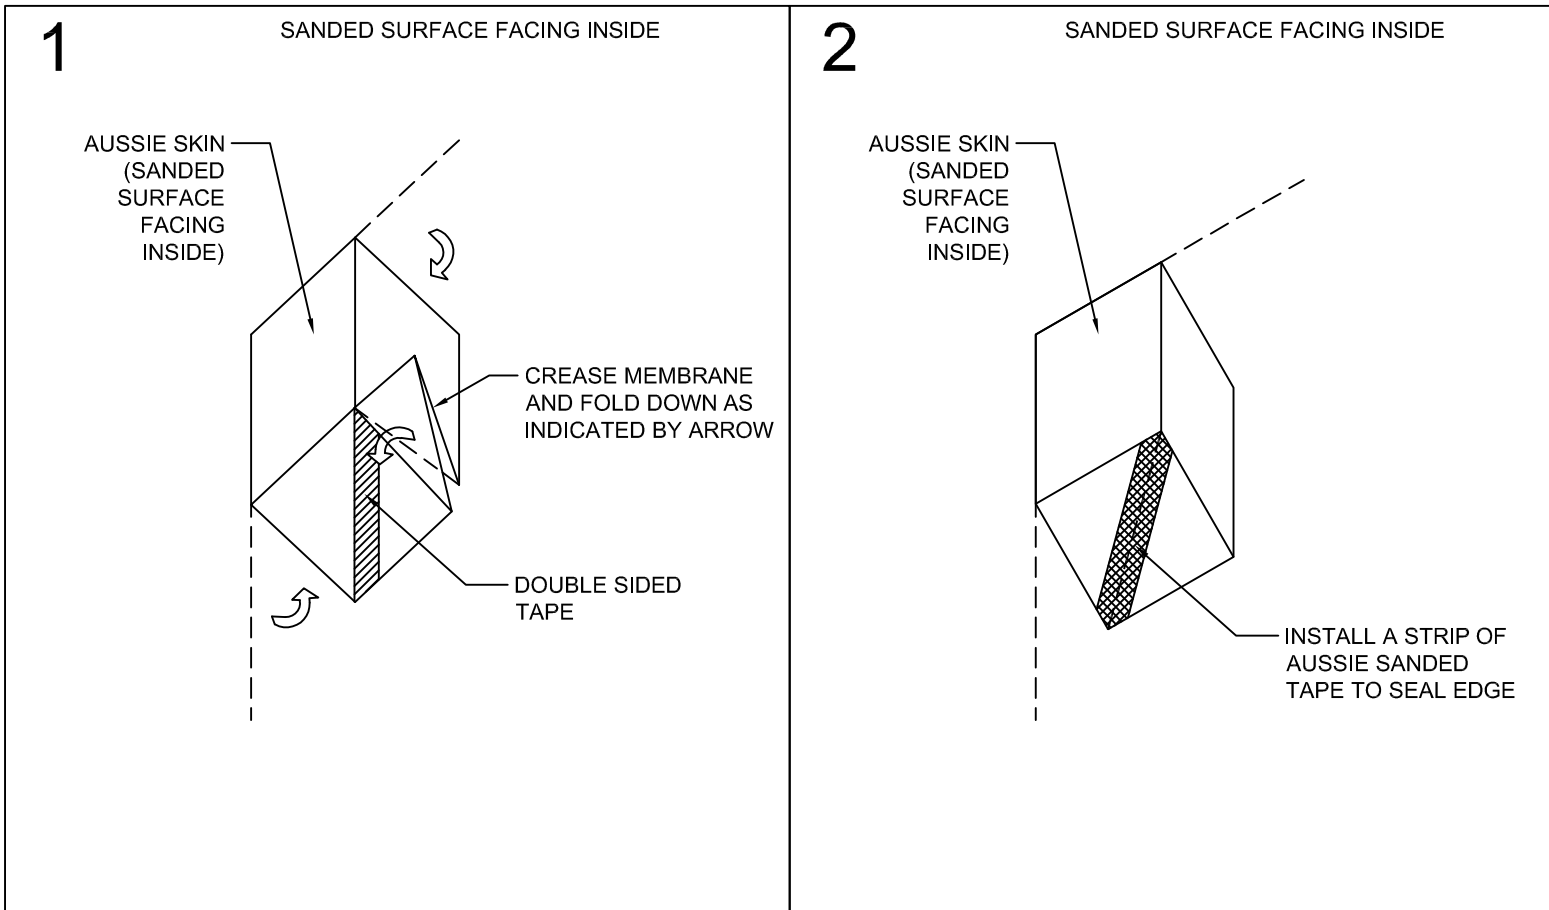

DETAIL #:  
**AVM-550-6200**  
AVM System 550  
**Aussie Skin 550**

## Inside Corner Detail

**NOTES:**

1. Aussie Skin 550 is a Heavy, Duty, Easy to Install, Puncture Resistant Sheet Waterproofing Membrane with added technologies creating excellent adhesion between the membrane and wet Concrete or Shot-Crete.
2. All surfaces must be clean and sound before installing the lap joints. (Remove excess sand before applying double sided tape).