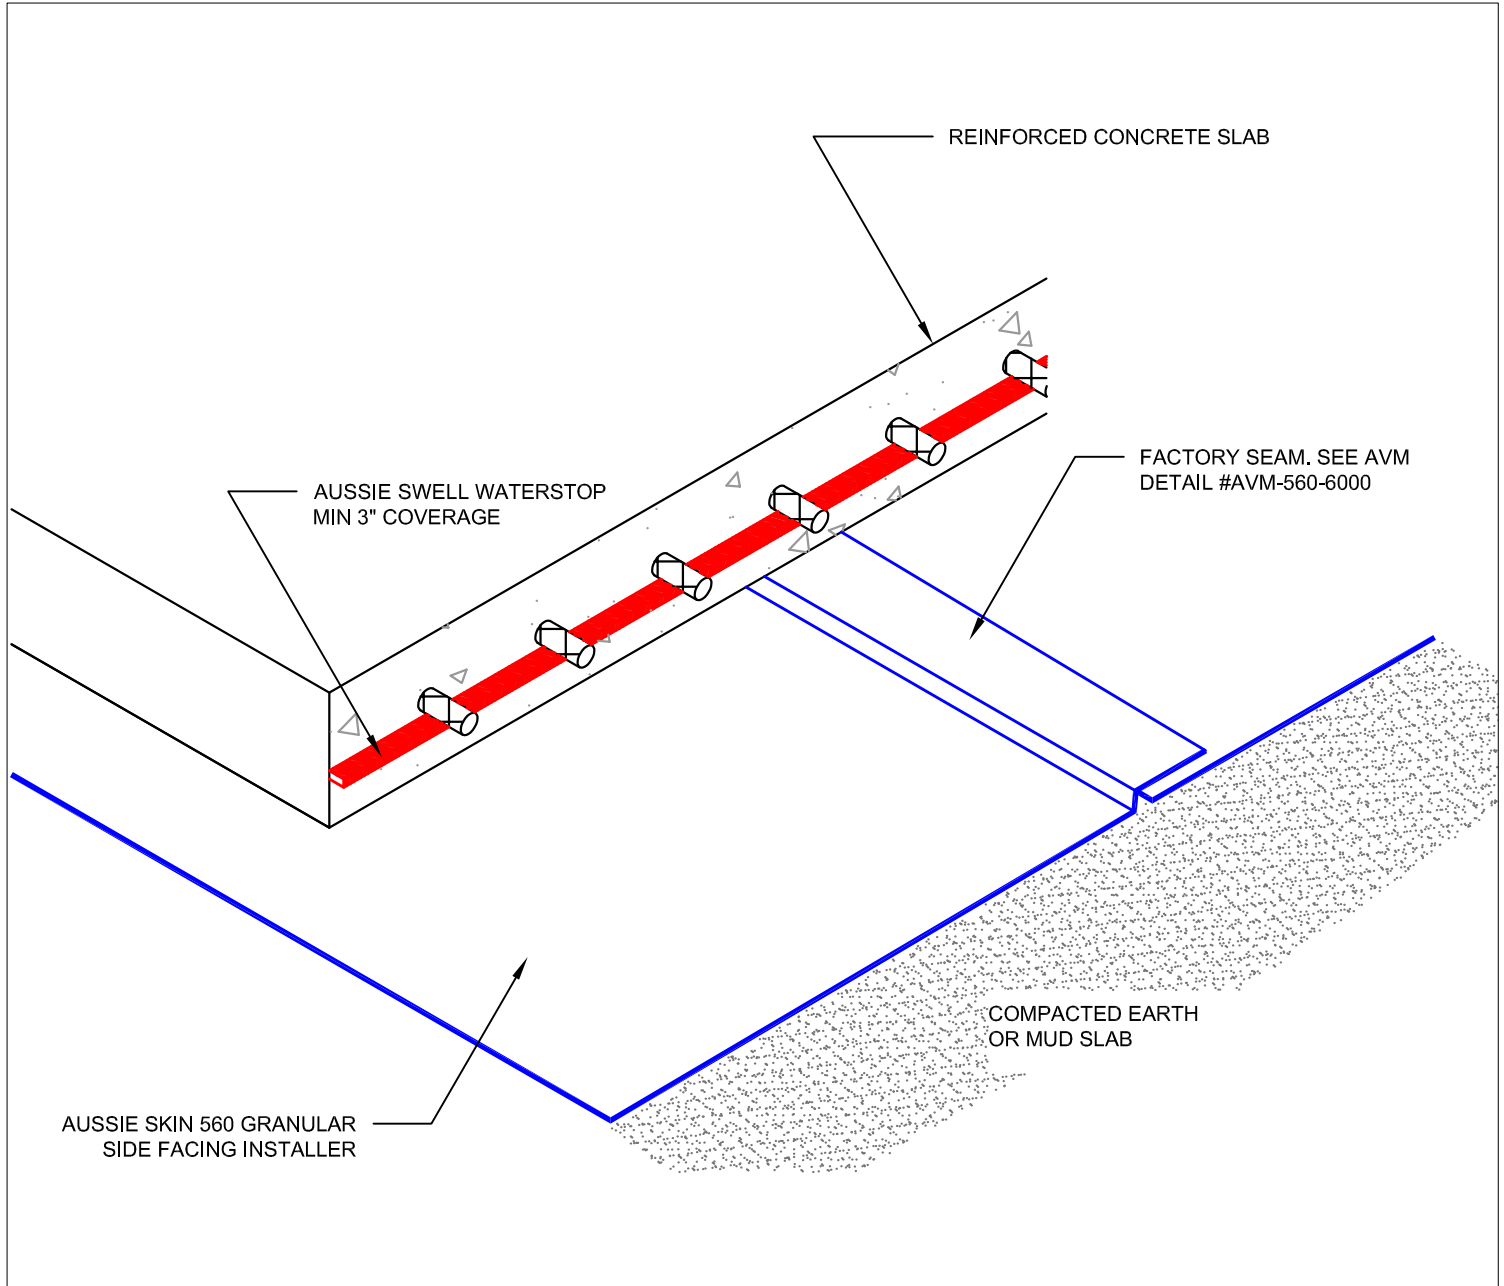

DETAIL #:
AVM-560-1500
Aussie Skin 560

Under Slab Assembly
Aussie Skin 560
Waterproofing and Methane Barrier

Notes:

1. Aussie Skin 560 is a Methane and Shotcrete Approved Heavy Duty, Easy to Install, Puncture Resistant Sheet Waterproofing Membrane with added technologies creating excellent adhesion between the membrane and wet Concrete or Shot-Crete.
2. All surfaces must be clean and sound before installing the lap joints. (Remove excess sand before applying double sided tape)