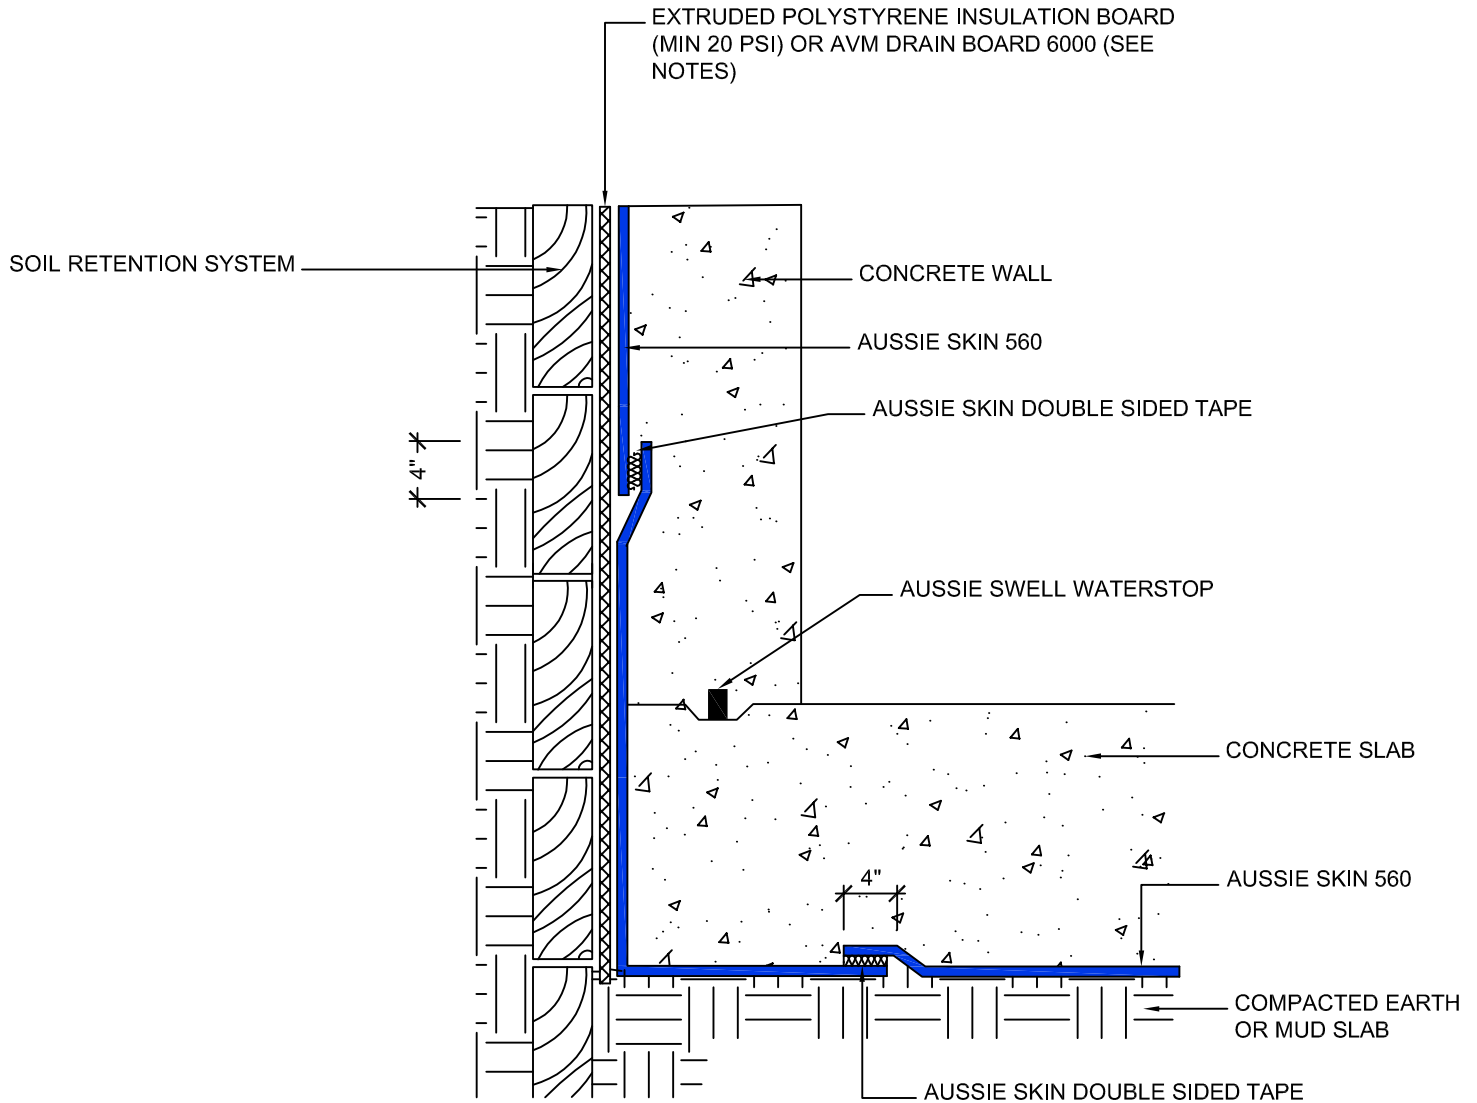

DETAIL #:

**AVM-560-1510**

Aussie Skin 560

Exterior Wall to Mat Slab Transition

**Aussie Skin 560**

Waterproofing and Methane Barrier

NOTES:

1. Aussie Skin 560 is a Methane and Shotcrete Approved Heavy Duty, Easy to Install, Puncture Resistant Sheet Waterproofing Membrane with added technologies creating excellent adhesion between the membrane and wet Concrete or Shot-Crete.
2. Contact AVM if no drain board or protection board is specified.
3. All nails, screws etc used to hang the Aussie Skin above the water table must be non-rusting and sealed with AVM approved Sealant.
4. Not approved for shot-crete below the water table.
5. Drain board must be connected to a permanent dewatering system if used in hydrostatic conditions.