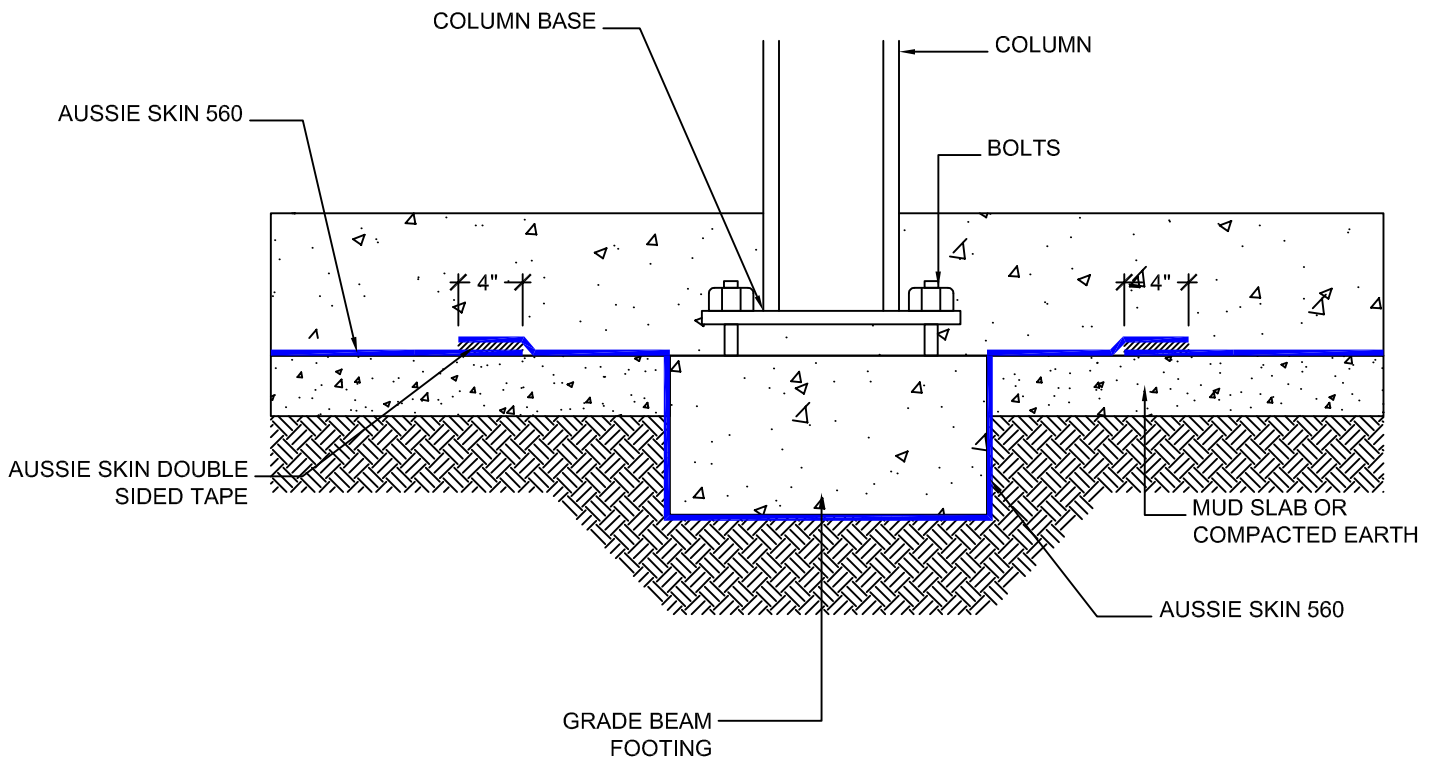

DETAIL #:
AVM-560-2500
Aussie Skin 560

Aussie Skin Under Grade-Beam - Hydrostatic
Aussie Skin 560
Waterproofing and Methane Barrier

- NOTES:
1. Aussie Skin 560 is a Methane and Shotcrete Approved Heavy Duty, Easy to Install, Puncture Resistant Sheet Waterproofing Membrane with added technologies creating excellent adhesion between the membrane and wet Concrete or Shot-Crete.