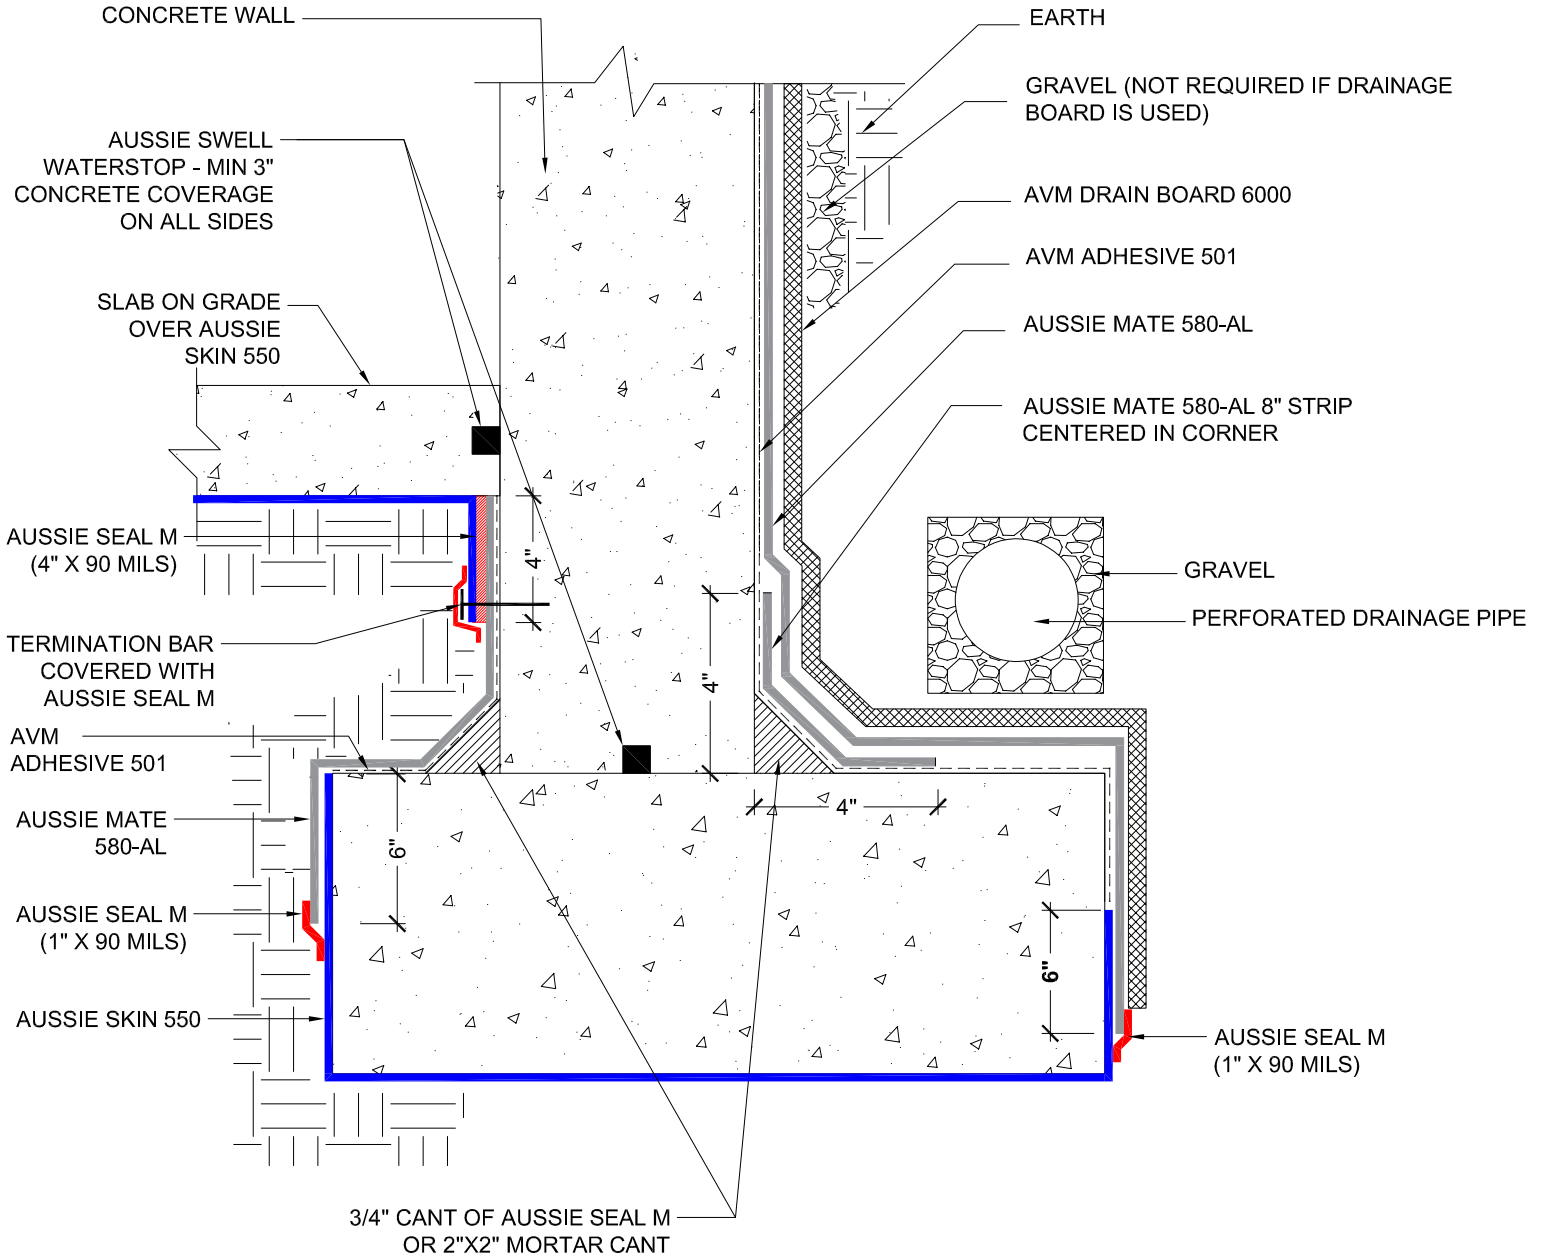

DETAIL #:
AVM-550-0008C
 AVM System 550
Aussie Skin 550

Elevated Slab over Aussie Skin,
 Concrete Walls Aussie Mate

- NOTES:
1. Aussie Skin 550 is a Heavy, Duty, Easy to Install, Puncture Resistant Sheet Waterproofing Membrane with added technologies creating excellent adhesion between the membrane and wet Concrete or Shot-Crete.
 2. Contact AVM if no drain board or protection board is specified.

Below Water Table Installations

Below the water table, drain board may be substituted with approved protection layer.