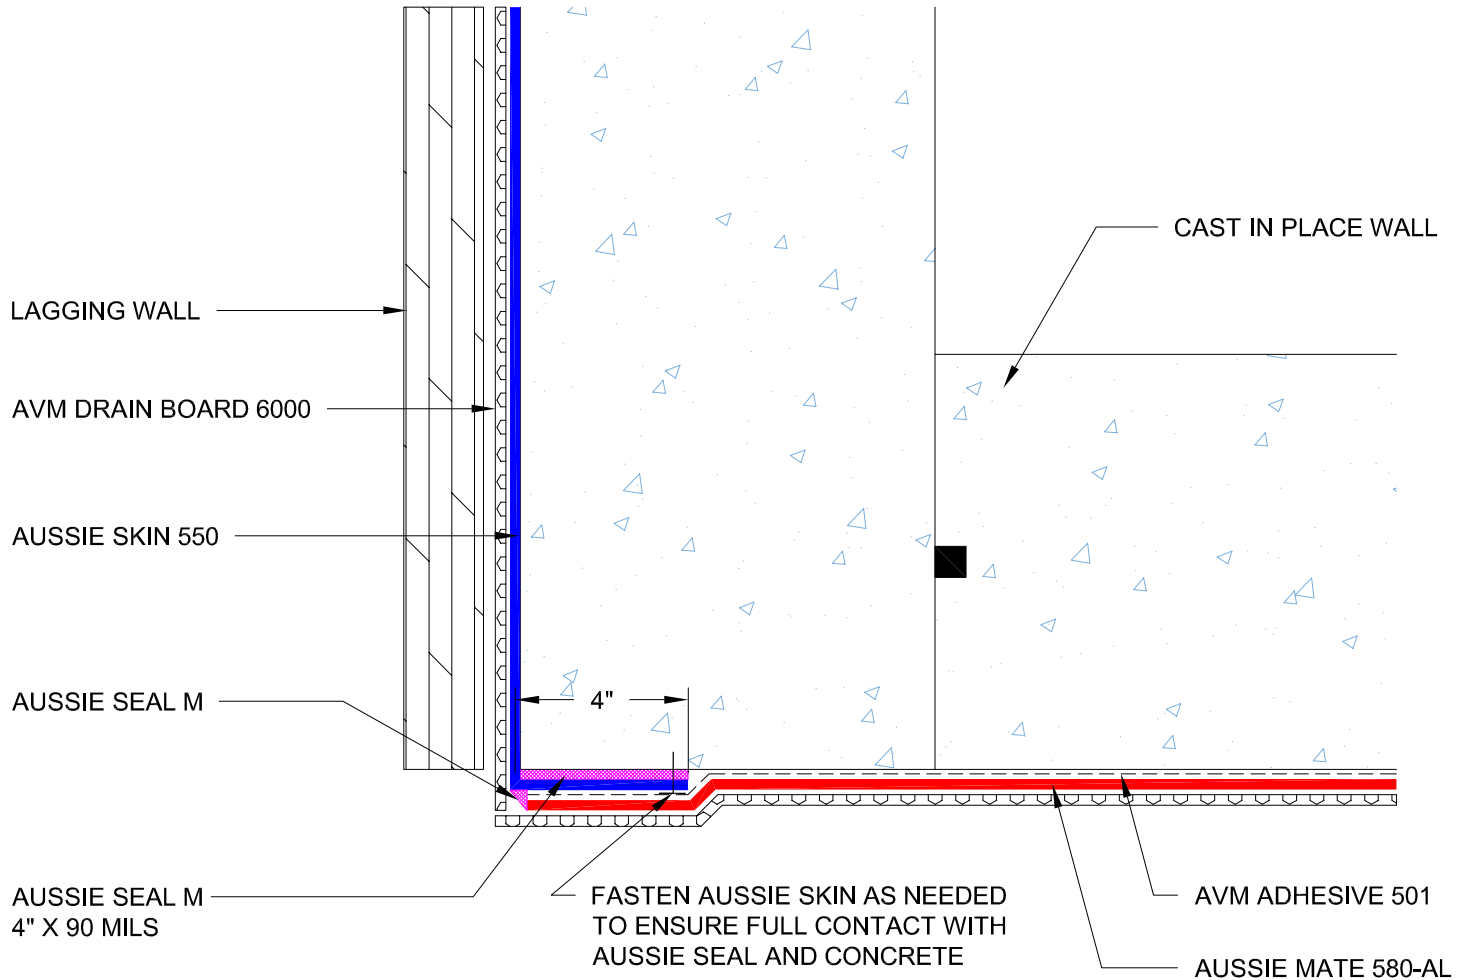

DETAIL #:  
0550-0024  
AVM System 550  
Aussie Skin 550

# Aussie Skin Lagging Wall to Aussie Mate Free Standing Wall Transition

## PLAN VIEW

### Notes:

1. Aussie Skin 550 is a Heavy, Duty, Easy to Install, Puncture Resistant Sheet Waterproofing Membrane with added technologies creating excellent adhesion between the membrane and wet Concrete or Shot-Crete.
2. Aussie Mate 580-AL is an LARR approved Waterproofing membrane and Methane Barrier.
3. Aussie Mate 580-AL is a UV stable, 60-mil heavy duty bituminous sheet membrane with aluminum protection layer for Below-Grade waterproofing applications. Aussie Mate 580-AL may also be used as a methane and/or vapor barrier under horizontal slabs on grade.