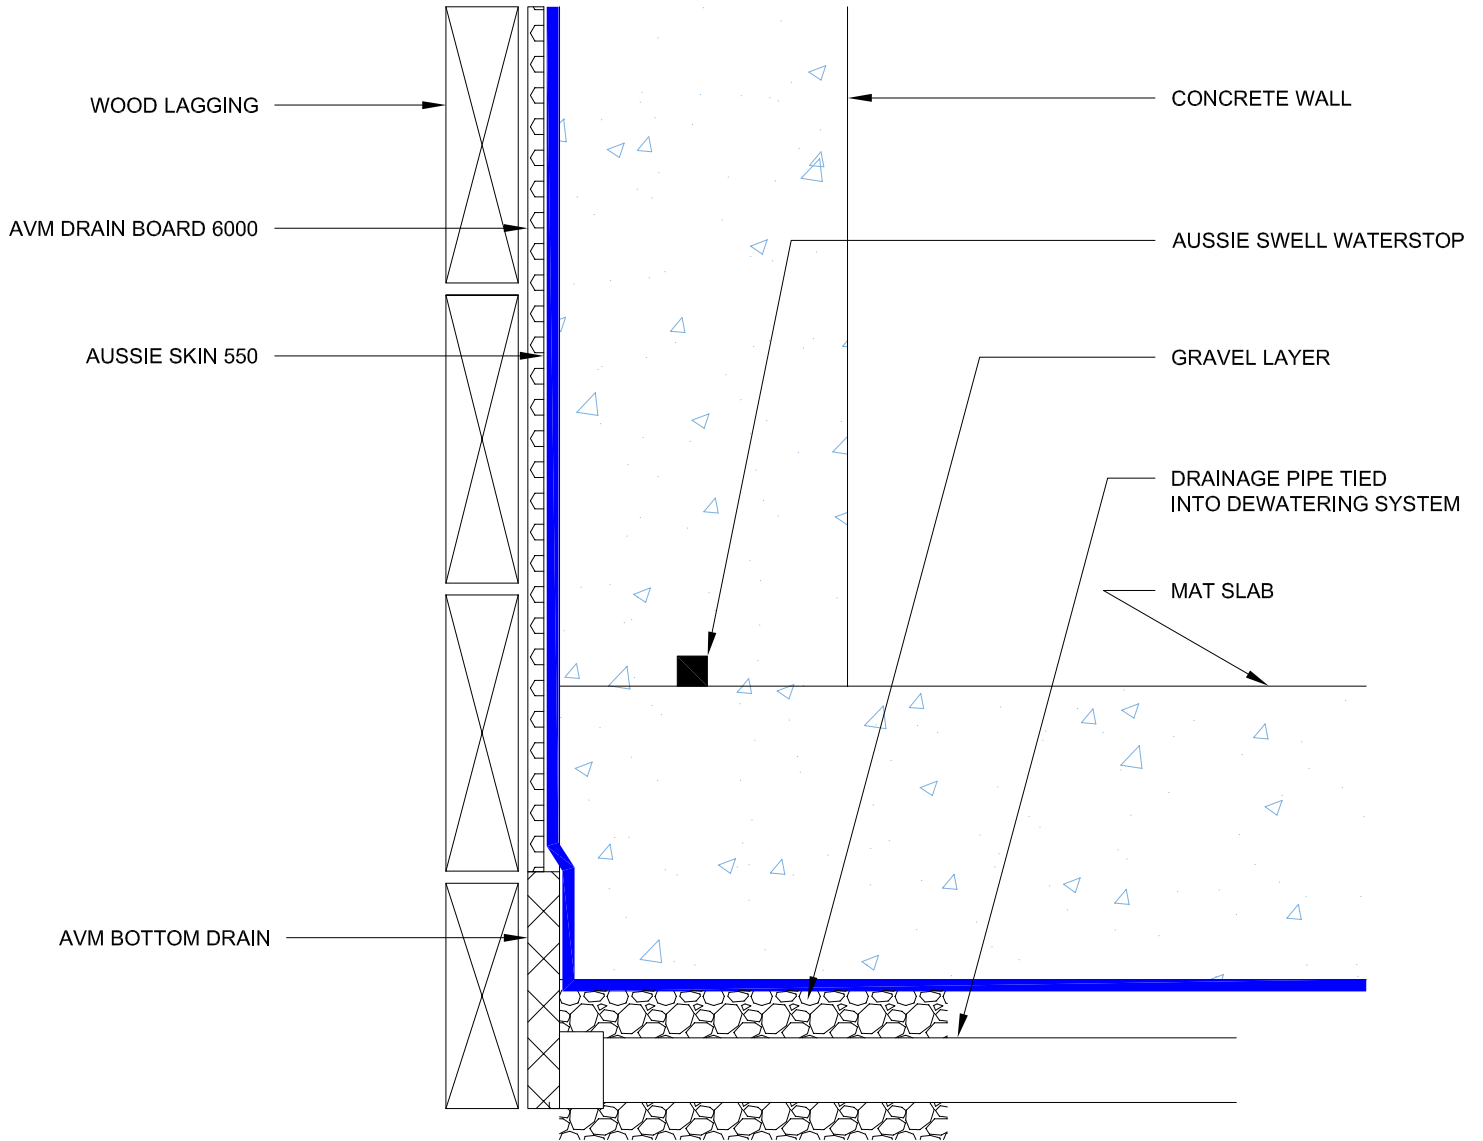

DETAIL #:
0550-0102
AVM System 550
Aussie Skin 550

Mat Slab Drainage System Single System

Notes:

1. Aussie Skin 550 is a Heavy, Duty, Easy to Install, Puncture Resistant Sheet Waterproofing Membrane with added technologies creating excellent adhesion between the membrane and wet Concrete or Shot-Crete.