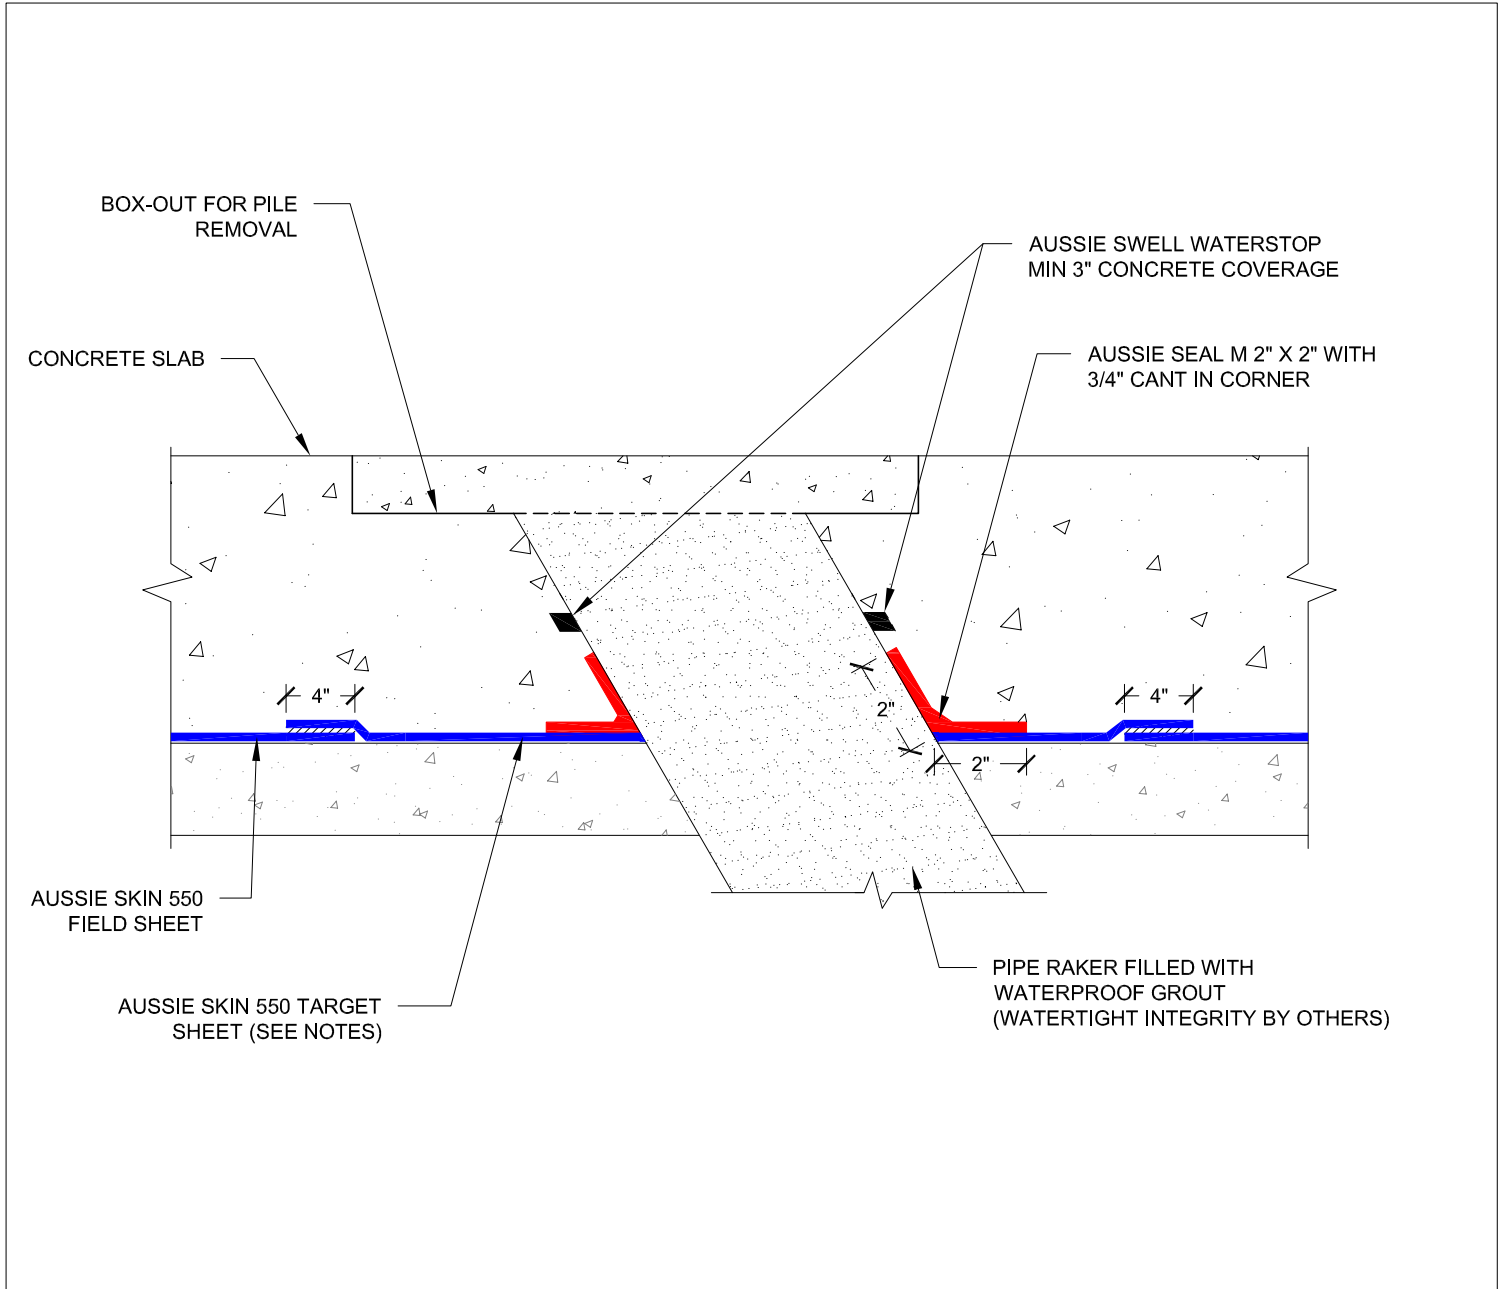

DETAIL #:
AVM-550-1535
Aussie Skin 550

Pipe Raker Detail
Aussie Skin 550

Notes:

1. Aussie Skin 550 is a Heavy, Duty, Easy to Install, Puncture Resistant Sheet Waterproofing Membrane with added technologies creating excellent adhesion between the membrane and wet Concrete or Shot-Crete.
2. Steel must be clean and rust free prior to applying Aussie Seal M.
3. Aussie Skin target sheet only necessary if field sheet is not cut tightly around pipe.