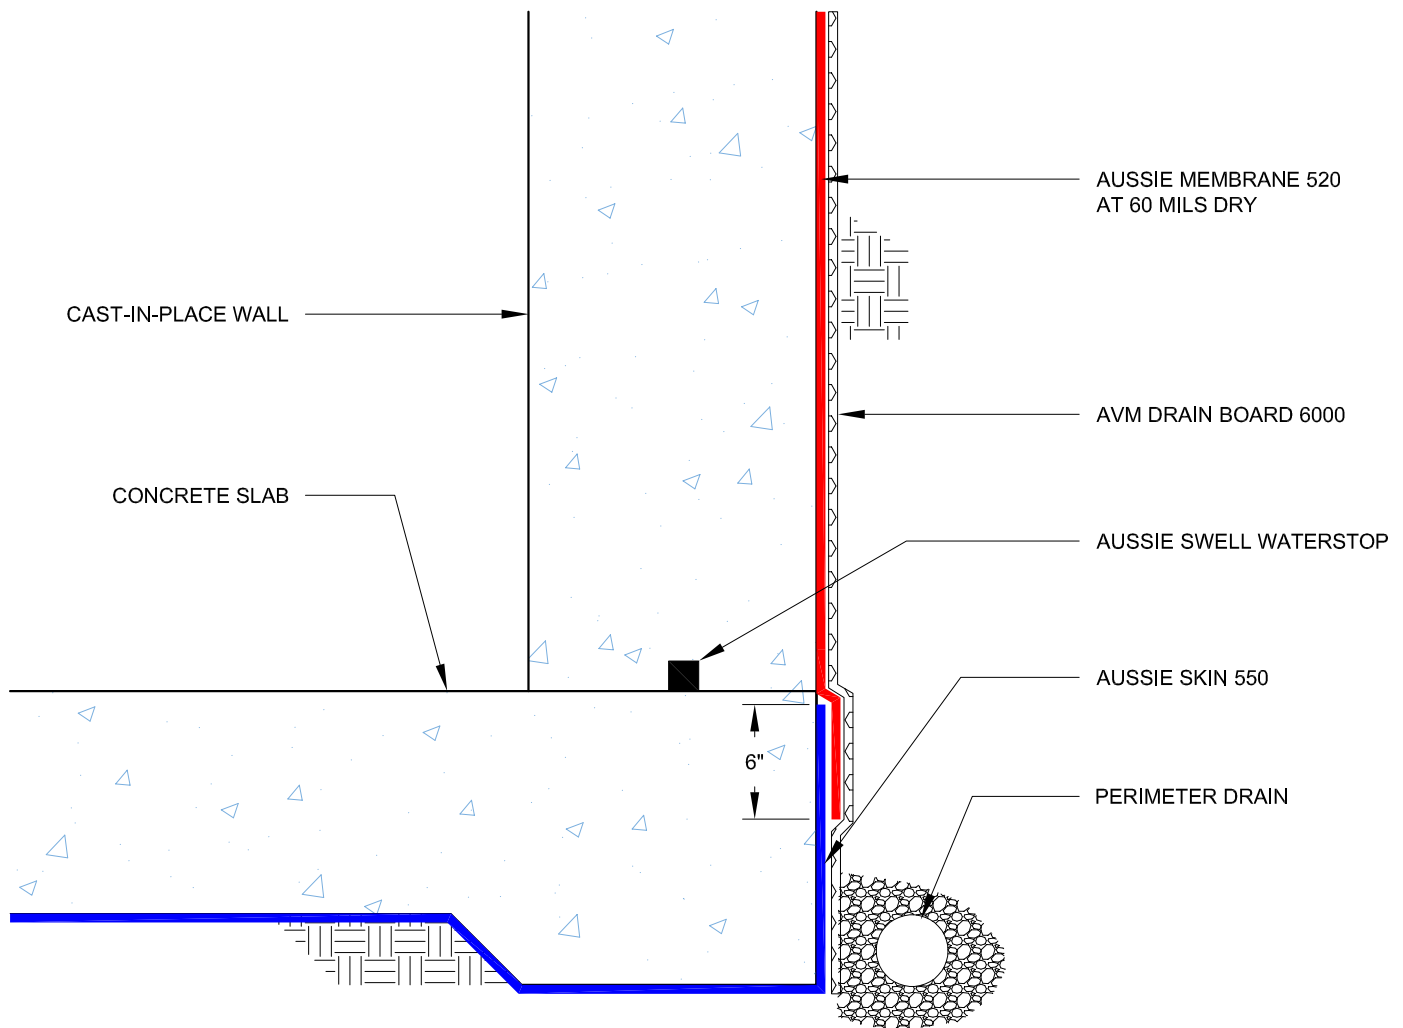

DETAIL #:
0550-0013
AVM System 550
Aussie Skin 550

Flush Slab Transition to Aussie Membrane 520

Notes:

1. Aussie Skin 550 is a Heavy, Duty, Easy to Install, Puncture Resistant Sheet Waterproofing Membrane with added technologies creating excellent adhesion between the membrane and wet Concrete or Shot-Crete.