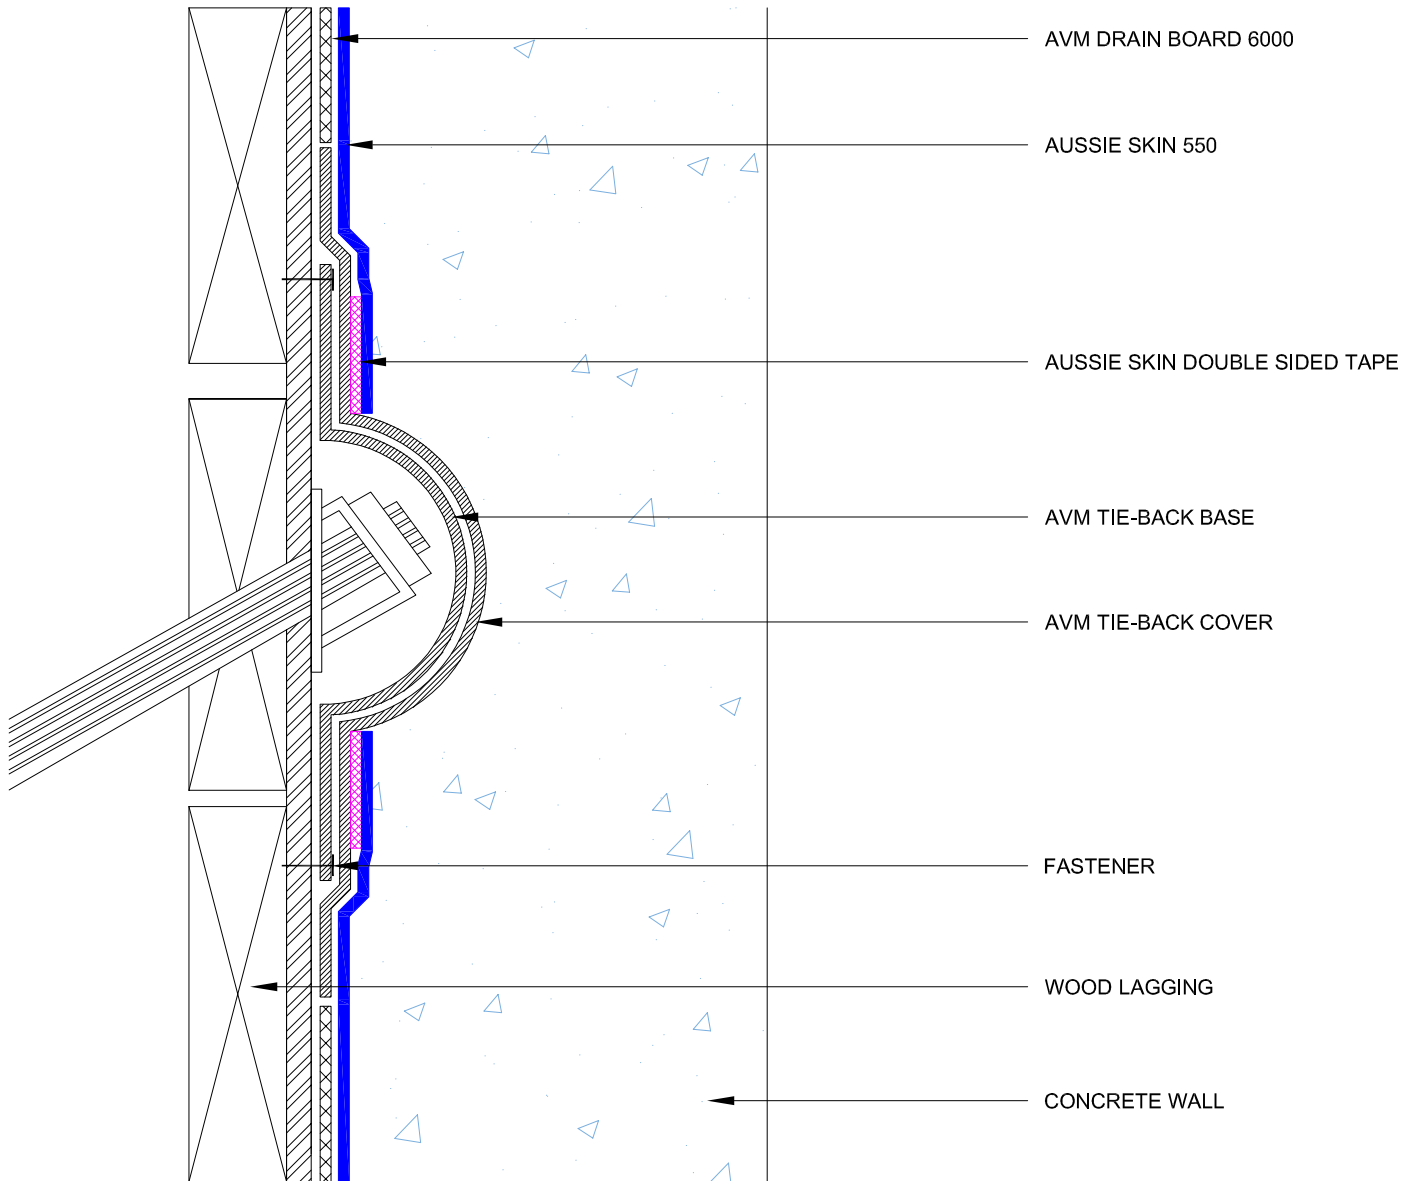

DETAIL #:
0550-1532A
AVM System 550
Aussie Skin 550

Tie-Back Cover Single System

Notes:

1. Aussie Skin 550 is a Heavy, Duty, Easy to Install, Puncture Resistant Sheet Waterproofing Membrane with added technologies creating excellent adhesion between the membrane and wet Concrete or Shot-Crete.