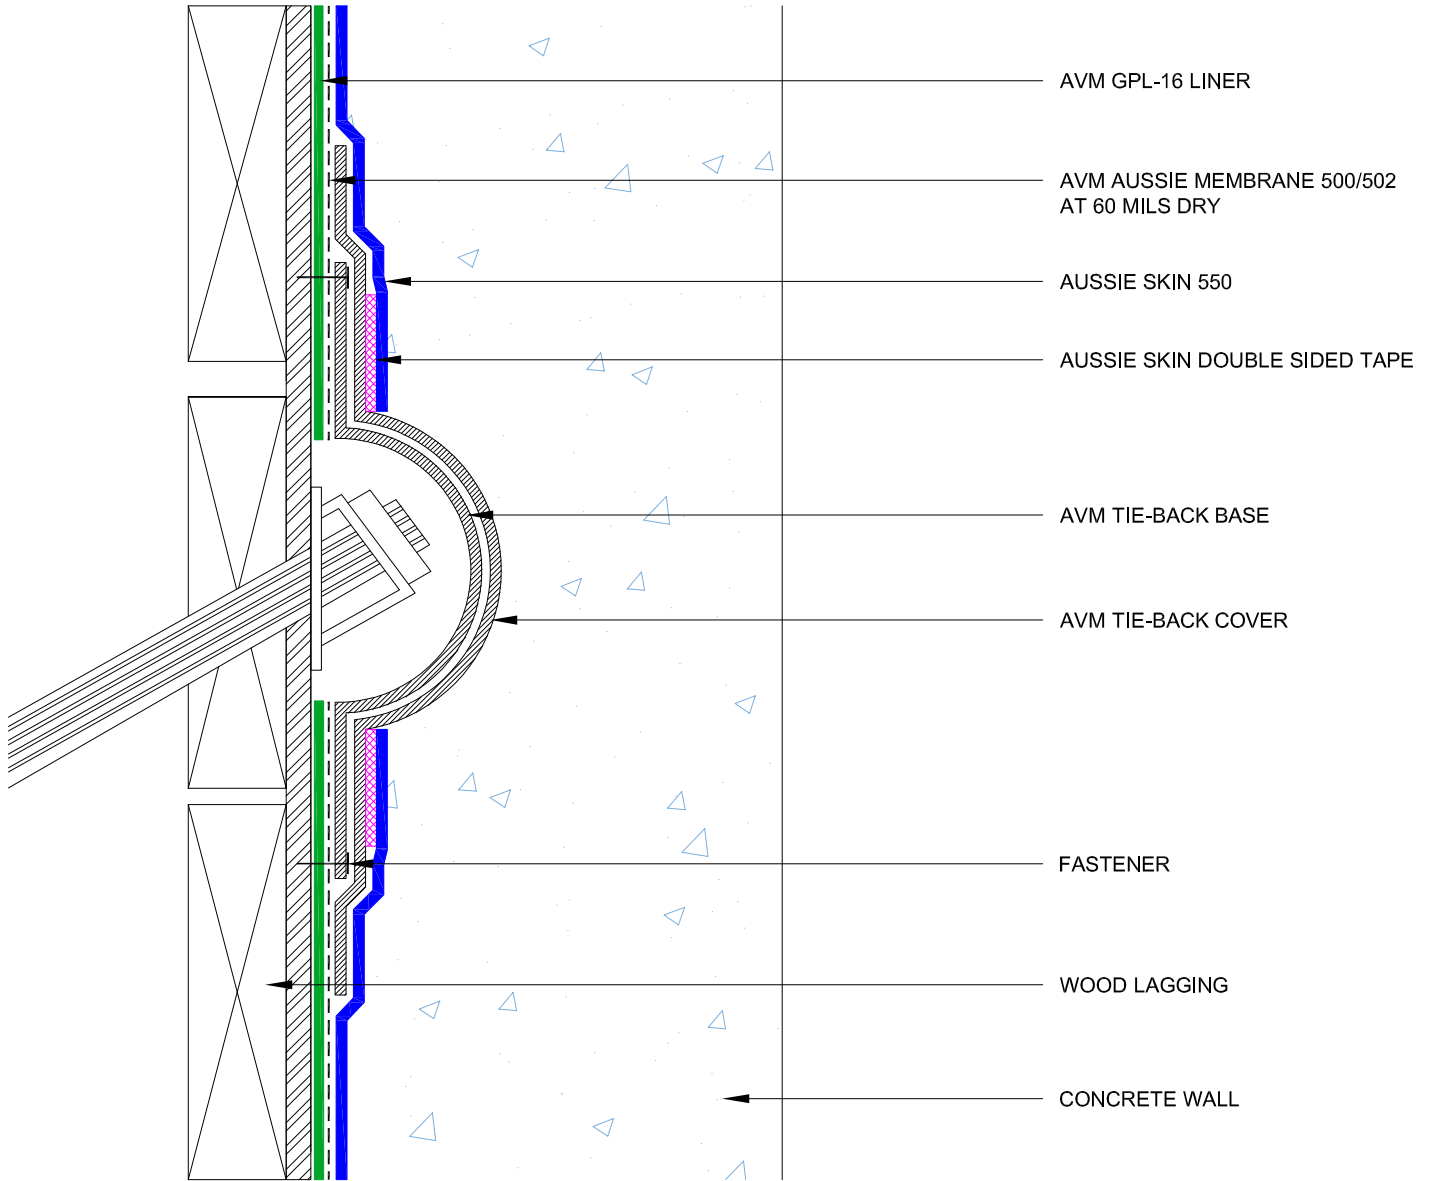

DETAIL #:
0550-1532B
AVM System 550
Aussie Skin 550

Tie-Back Cover Dual System

Notes:

1. Aussie Skin 550 is a Heavy, Duty, Easy to Install, Puncture Resistant Sheet Waterproofing Membrane with added technologies creating excellent adhesion between the membrane and wet Concrete or Shot-Crete.