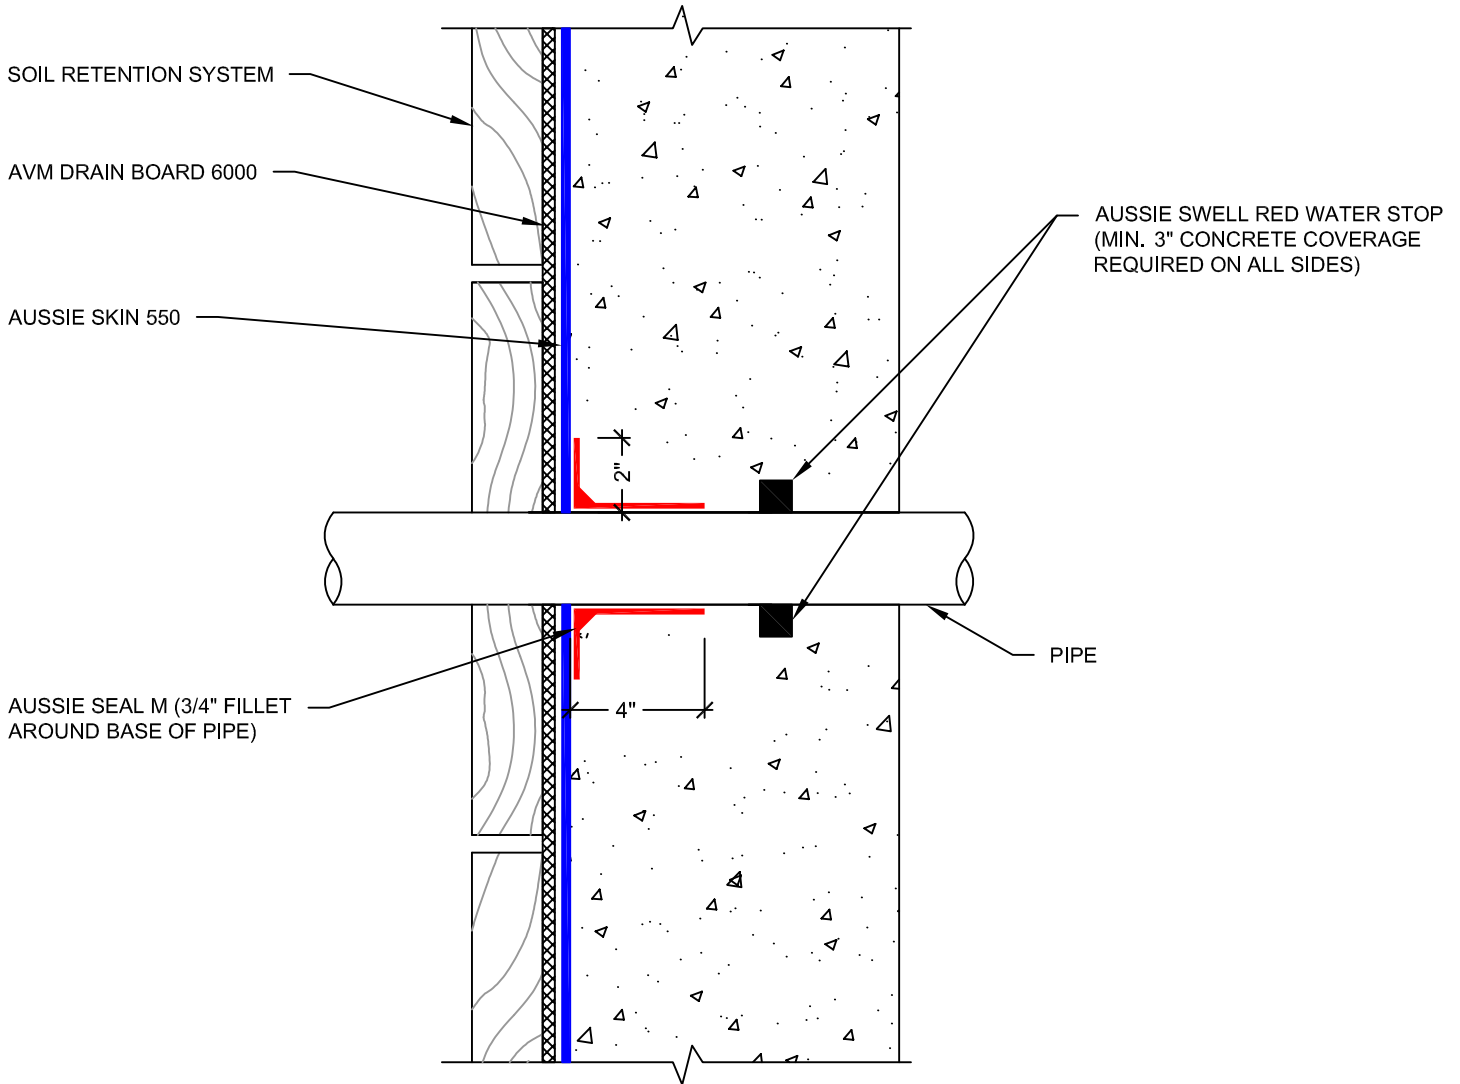

DETAIL #:
AVM-550-4000A

AVM System 550
Aussie Skin 550

Through Wall Penetration Sealant on Sanded Side - Single System

NOTES:

1. Aussie Skin 550 is a Heavy, Duty, Easy to Install, Puncture Resistant Sheet Waterproofing Membrane with added technologies creating excellent adhesion between the membrane and wet Concrete or Shot-Crete.
2. PVC or metal pipe must be clean and free of foreign matter that would prevent Aussie Seal M adhesion.
3. Contact AVM if no drain board or protection board is specified.

Below Water Table Installations

101 For Aussie Skin installations below the water table, contact AVM to verify ALL details

AVM Industries, Inc.
8245 Remmet Ave, Canoga Park, CA 91304

Quality Waterproofing Products