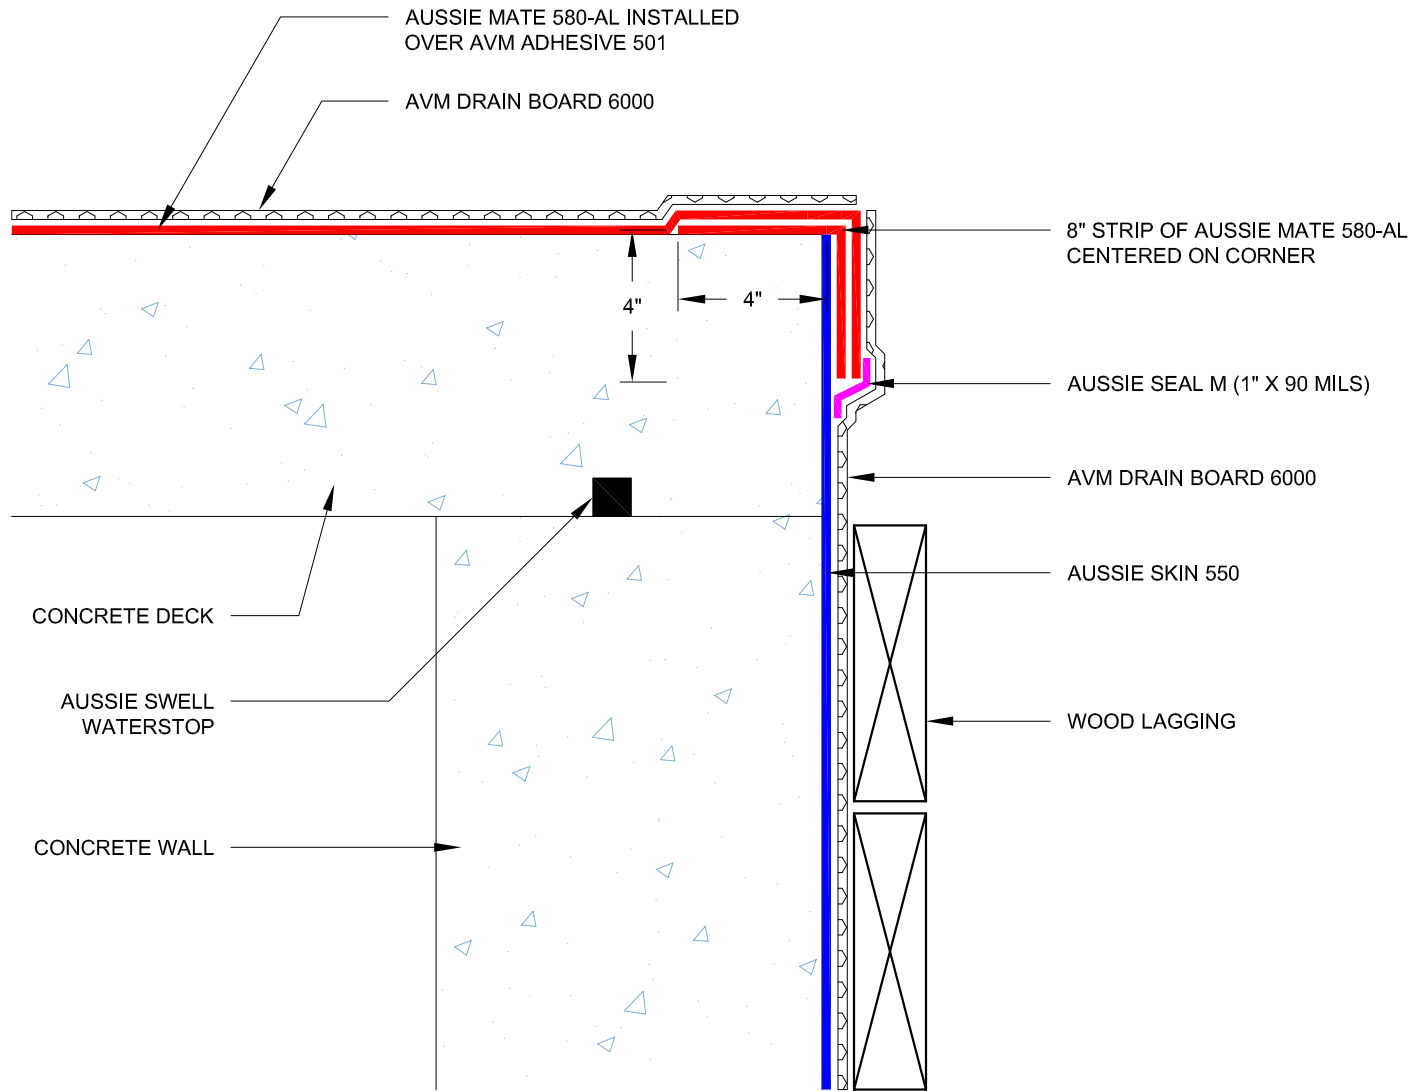

DETAIL #:  
**0550-7000**  
 AVM System 550  
**Aussie Skin 550**

# Transition to Aussie Mate 580-AL

**Notes:**

1. Aussie Skin 550 is a Heavy, Duty, Easy to Install, Puncture Resistant Sheet Waterproofing Membrane with added technologies creating excellent adhesion between the membrane and wet Concrete or Shot-Crete.