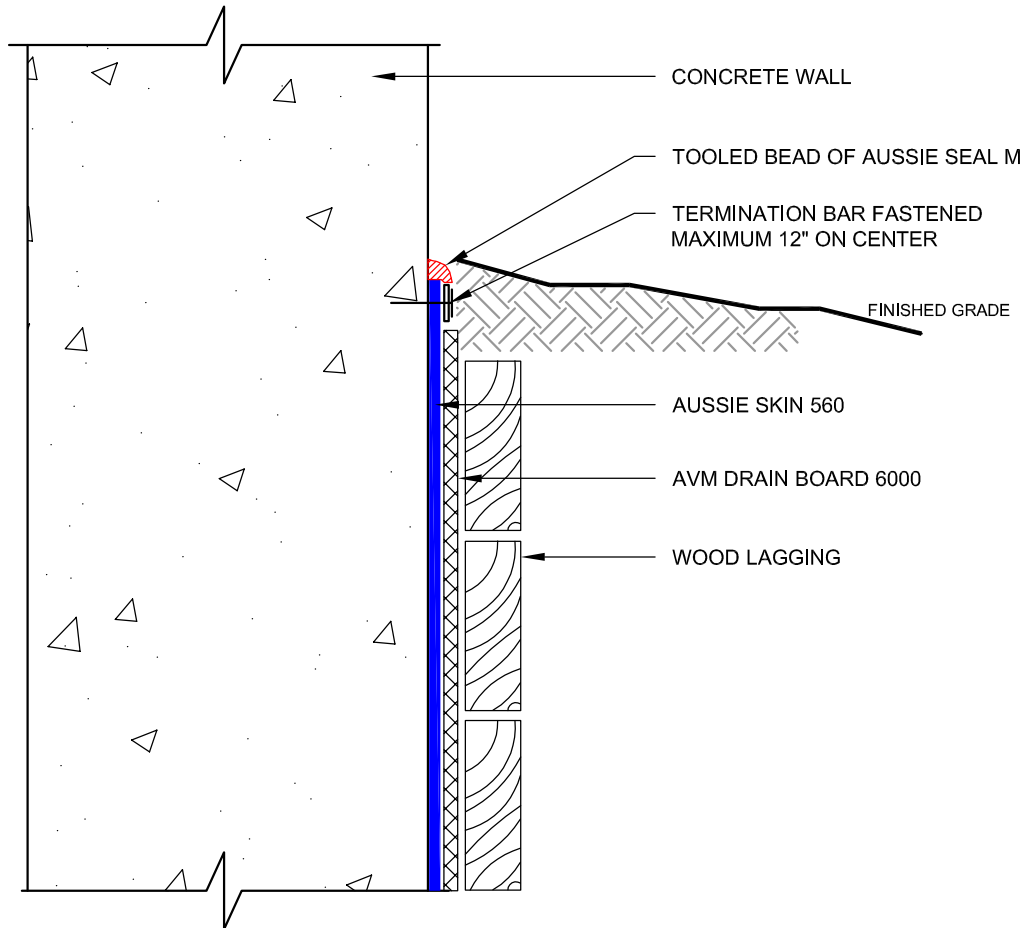

DETAIL #:
AVM-560-1515
AVM System 560

Aussie Skin Termination at Grade

Notes:

1. Aussie Skin 560 is a Methane and Shotcrete Approved Heavy Duty, Easy to Install, Puncture Resistant Sheet Waterproofing Membrane with added technologies creating excellent adhesion between the membrane and wet Concrete or Shot-Crete.
2. Contact AVM if no drain board or protection board is specified.
3. All nails, screws etc used to hang the Aussie Skin above the water table must be non-rusting and sealed with AVM approved Sealant.
4. Not approved for shotcrete below the water table.