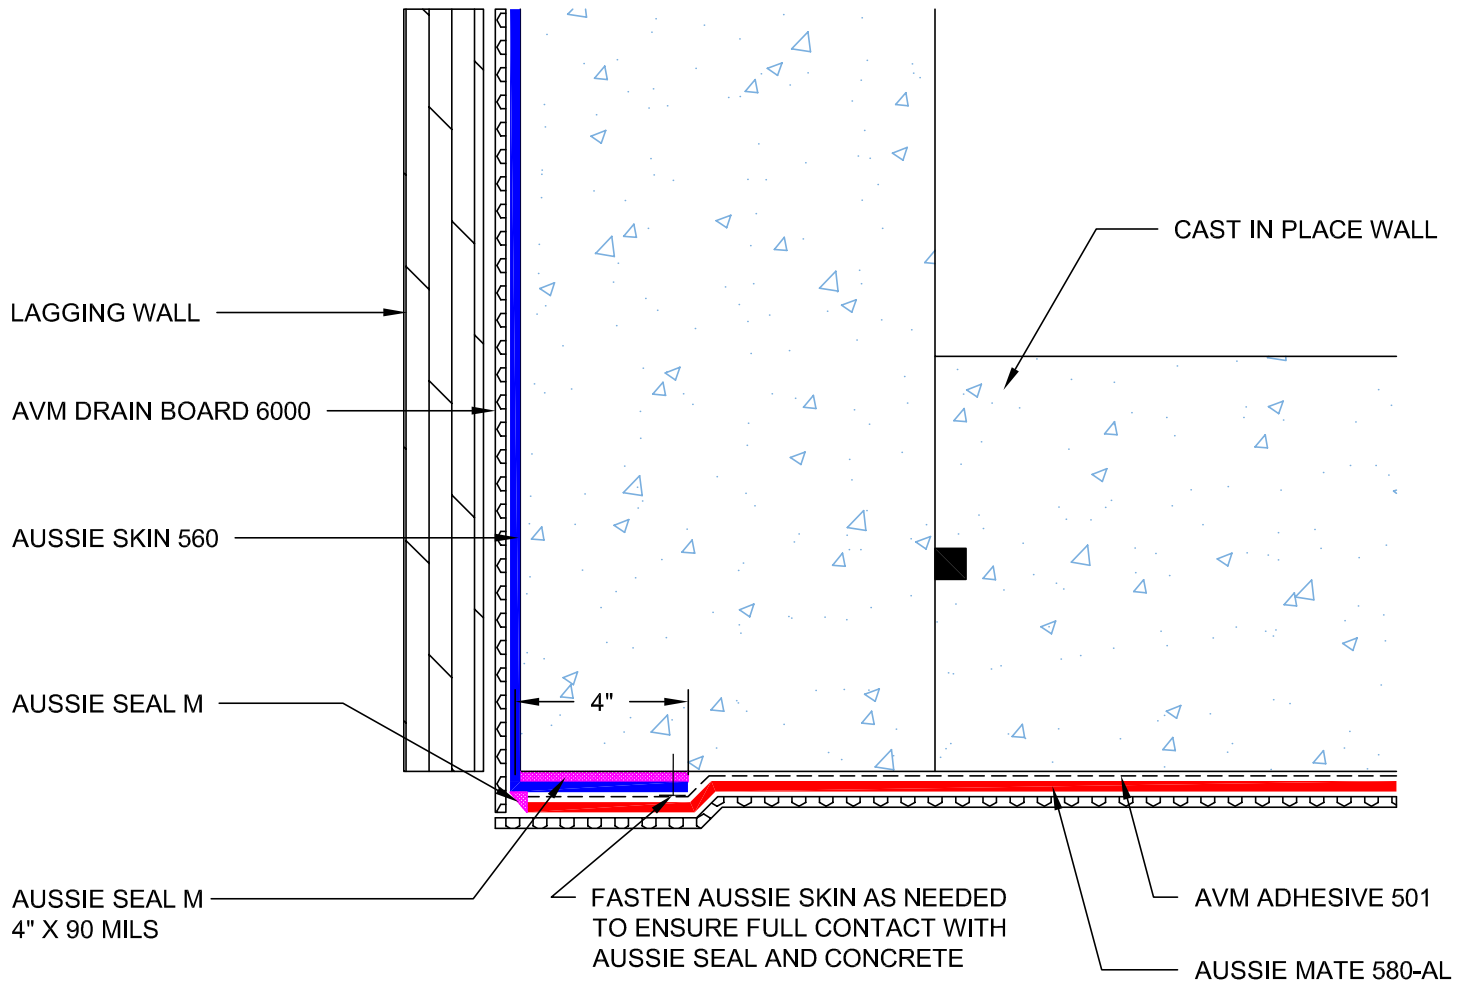

DETAIL #:
 0560-7010
 AVM System 560
 Aussie Skin 560

Aussie Skin Lagging Wall to Aussie Mate Free Standing Wall Transition

PLAN VIEW

Notes:

1. Aussie Skin 560 is Methane and Shot-Crete approved Heavy, Duty, Easy to Install, Puncture Resistant Sheet Waterproofing Membrane with added technologies creating excellent adhesion between the membrane and wet Concrete or Shot-Crete.
2. Aussie Mate 580-AL is an LARR approved Waterproofing membrane and Methane Barrier.
3. Aussie Mate 580-AL is a UV stable, 60-mil heavy duty bituminous sheet membrane with aluminum protection layer for Below-Grade waterproofing applications. Aussie Mate 580-AL may also be used as a methane and/or vapor barrier under horizontal slabs on grade.