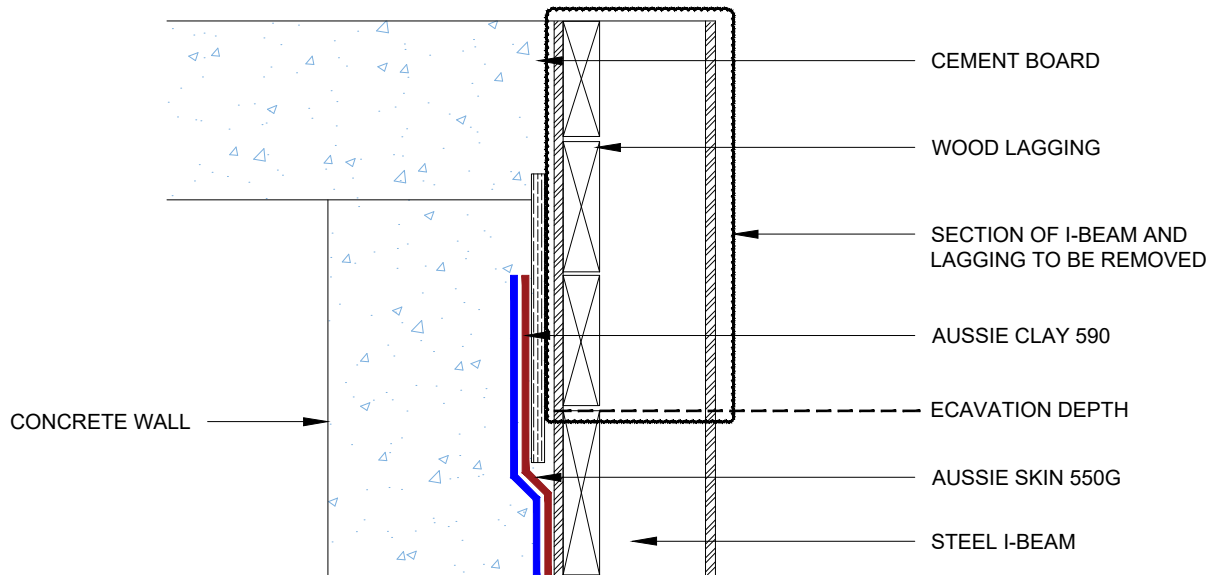

DETAIL #:
0550G-1544AC
AVM System 550G/590

Lagging Board Removal at Grade Aussie Clay Dual System

STEP 1

STEP 2

Notes:

1. Aussie Skin 550G is a Heavy, Duty, Easy to Install, Puncture Resistant Sheet Waterproofing Membrane with added technologies creating excellent adhesion between the membrane and wet Concrete or Shot-Crete.