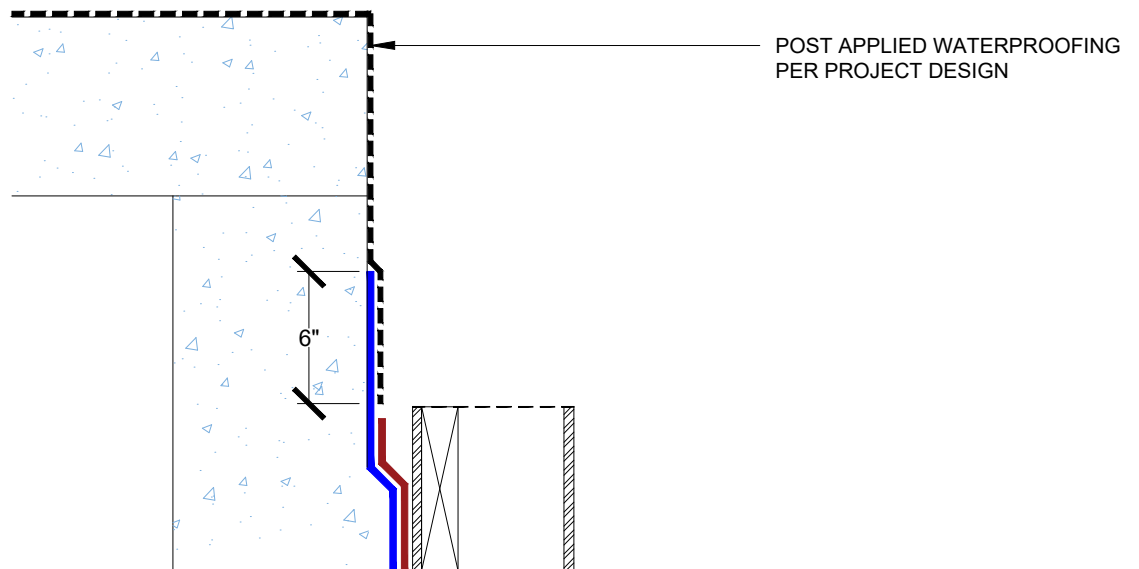

DETAIL #:
0550G-1544AC
AVM System 550G/590

Lagging Board Removal at Grade Aussie Clay Dual System

STEP 1

STEP 2

Notes:

1. Aussie Skin 550G is a Heavy, Duty, Easy to Install, Puncture Resistant Sheet Waterproofing Membrane with added technologies creating excellent adhesion between the membrane and wet Concrete or Shot-Crete.