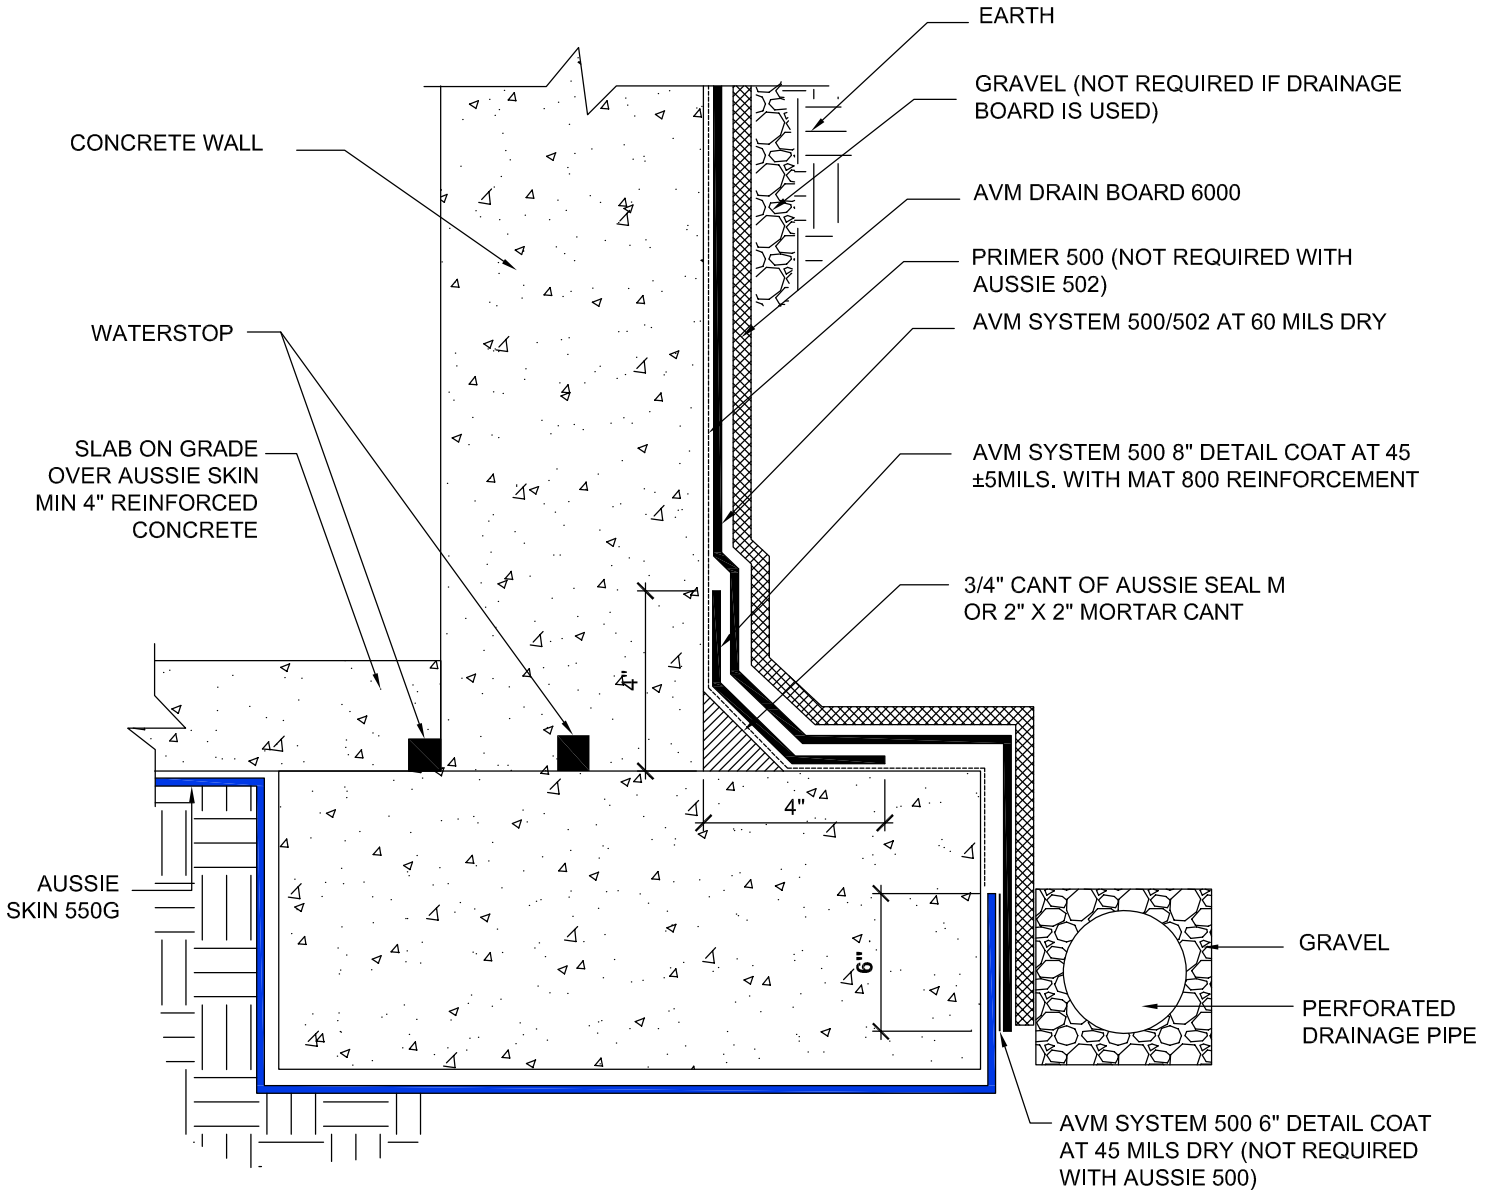

DETAIL #:
AVM-550G-0002

AVM System 550G

Slab on Grade over Aussie Skin, Concrete Walls (500/502)

NOTES:

1. Aussie Skin 550G is a Heavy Duty, Easy to Install, Puncture Resistant Sheet Waterproofing Membrane with added technologies creating excellent adhesion between the membrane and wet Concrete or Shot-Crete.
2. Contact AVM if no drain board or protection board is specified.