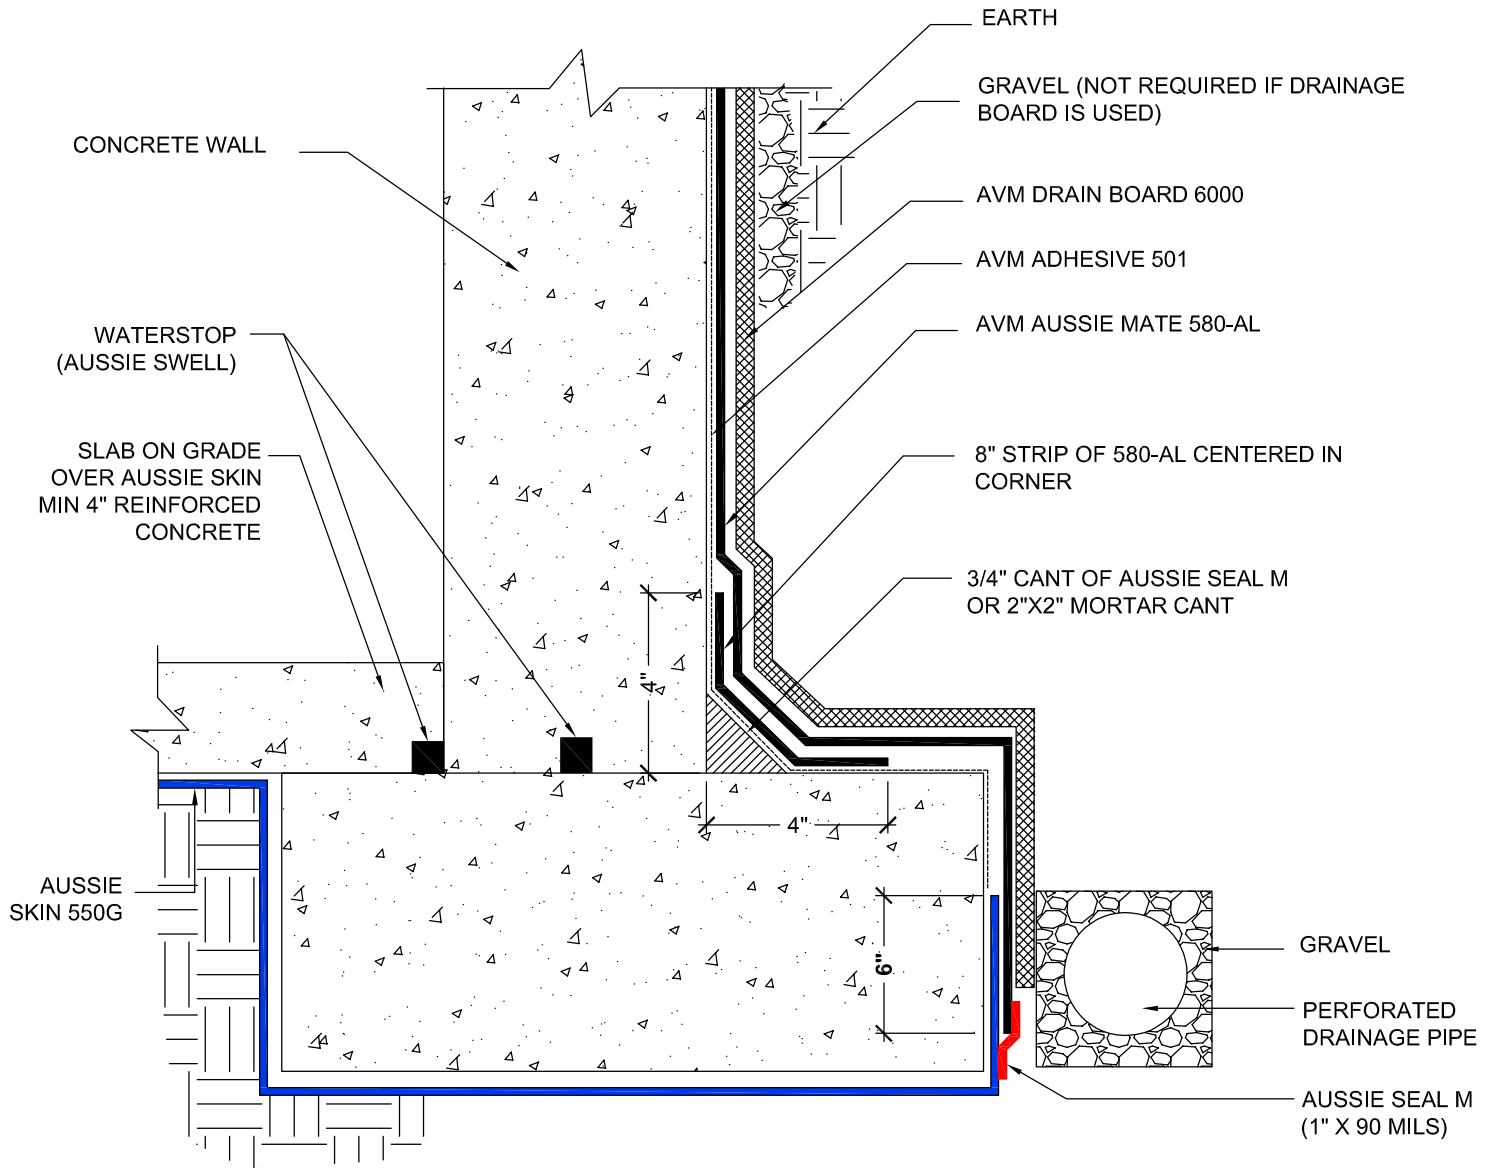

DETAIL #:
AVM-550G-0004

AVM System 550G

Slab on Grade over Aussie Skin, Concrete Walls (Aussie Mate)

NOTES:

1. Aussie Skin 550G is a Heavy, Duty, Easy to Install, Puncture Resistant Sheet Waterproofing Membrane with added technologies creating excellent adhesion between the membrane and wet Concrete or Shot-Crete.
2. Refer to Aussie Mate Product Manual for detailed installation instructions and substrate requirements.
3. Contact AVM if no drain board or protection board is specified.
4. Below the water table, drain board may be substituted with approved protection layer.