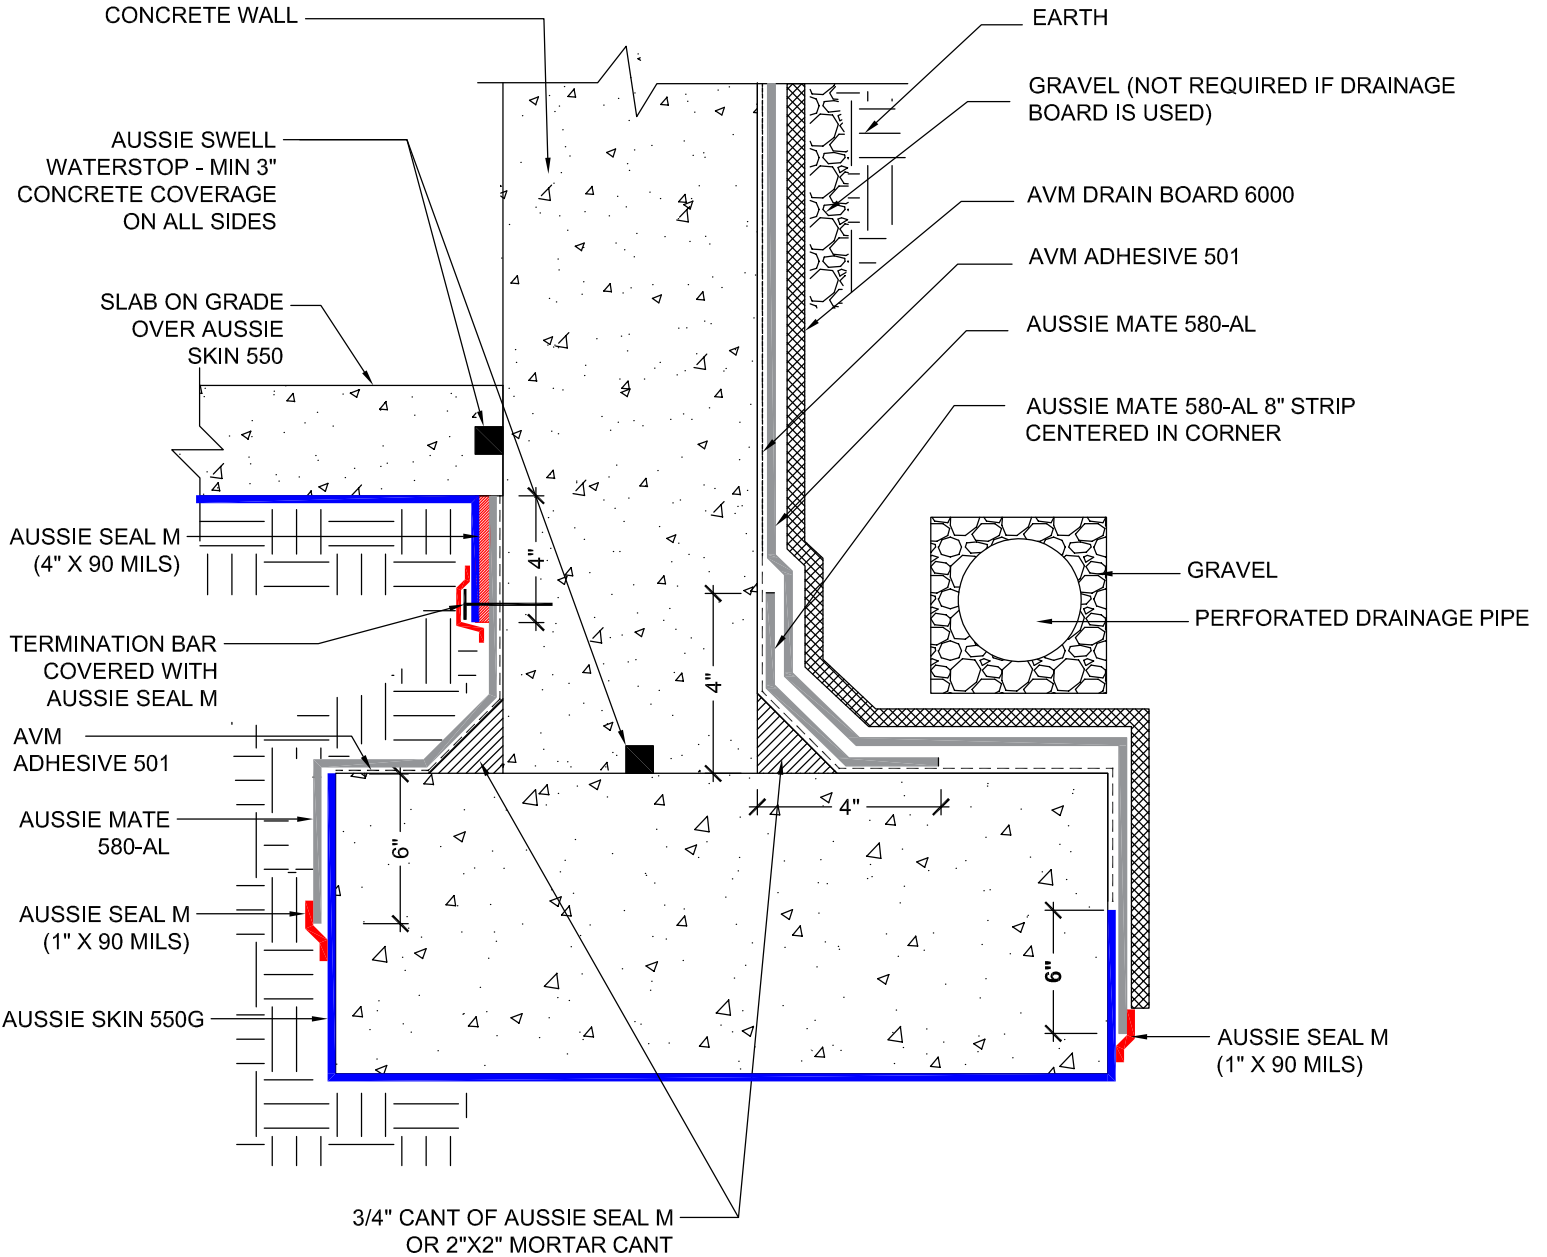

DETAIL #:  
**AVM-550G-0020**

AVM System 550G

# Elevated Slab over Aussie Skin, Concrete Walls Aussie Mate

**NOTES:**

1. Aussie Skin 550 is a Heavy, Duty, Easy to Install, Puncture Resistant Sheet Waterproofing Membrane with added technologies creating excellent adhesion between the membrane and wet Concrete or Shot-Crete.
2. Contact AVM if no drain board or protection board is specified.
3. Below the water table, drain board may be substituted with approved protection layer.