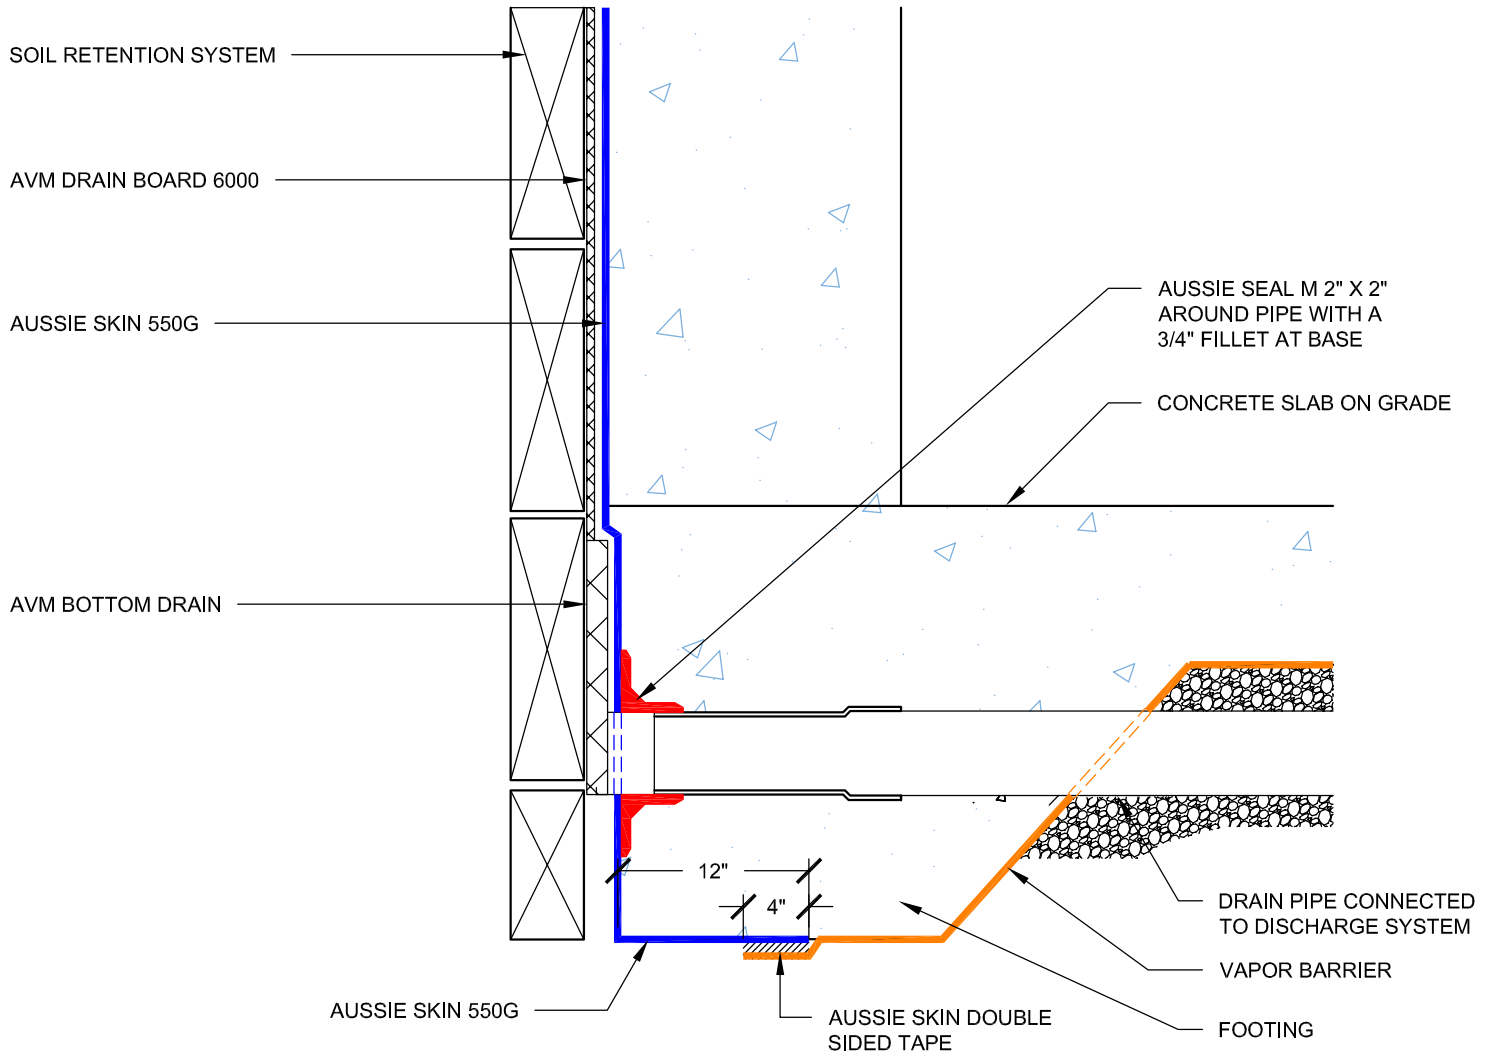

DETAIL #:  
0550G-1228  
Aussie Skin 550G

# Raised Slab with Vapor Barrier

## Notes:

1. Aussie Skin 550G is a Heavy, Duty, Easy to Install, Puncture Resistant Sheet Waterproofing Membrane with added technologies creating excellent adhesion between the membrane and wet Concrete or Shot-Crete.
2. See details AVM-550G-6000, AVM-550G-60002, AVM-550G-6004, and AVM-550G-6010 for Aussie Skin Lap Details