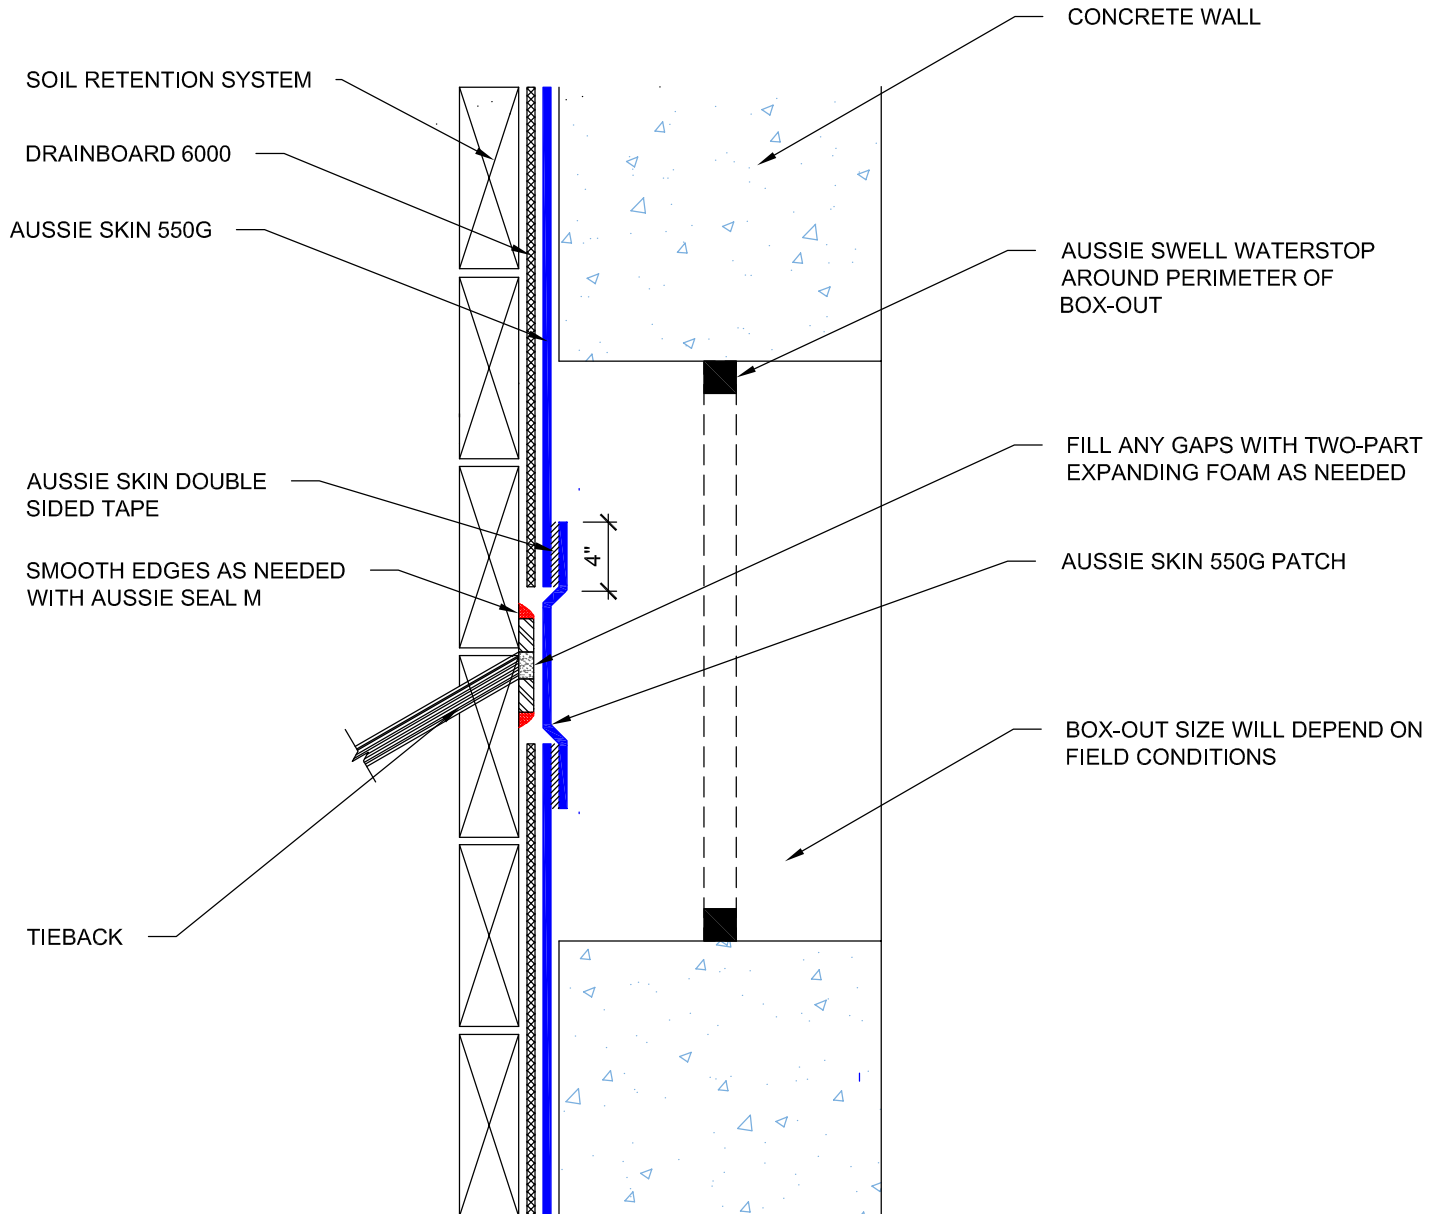

DETAIL #:
AVM-550G-1531
 Aussie Skin 550G

Detensioned Tie-Back Box-out Single System (Non-Hydrostatic)

NOTES:

1. Aussie Skin 550G is a Heavy, Duty, Easy to Install, Puncture Resistant Sheet Waterproofing Membrane with added technologies creating excellent adhesion between the membrane and wet Concrete or Shot-Crete.
2. Contact AVM if no drain board or protection board is specified.
3. See details AVM-550G-6000, AVM-550G-60002, AVM-550G-6004, and AVM-550G-6010 for Aussie Skin Lap Details