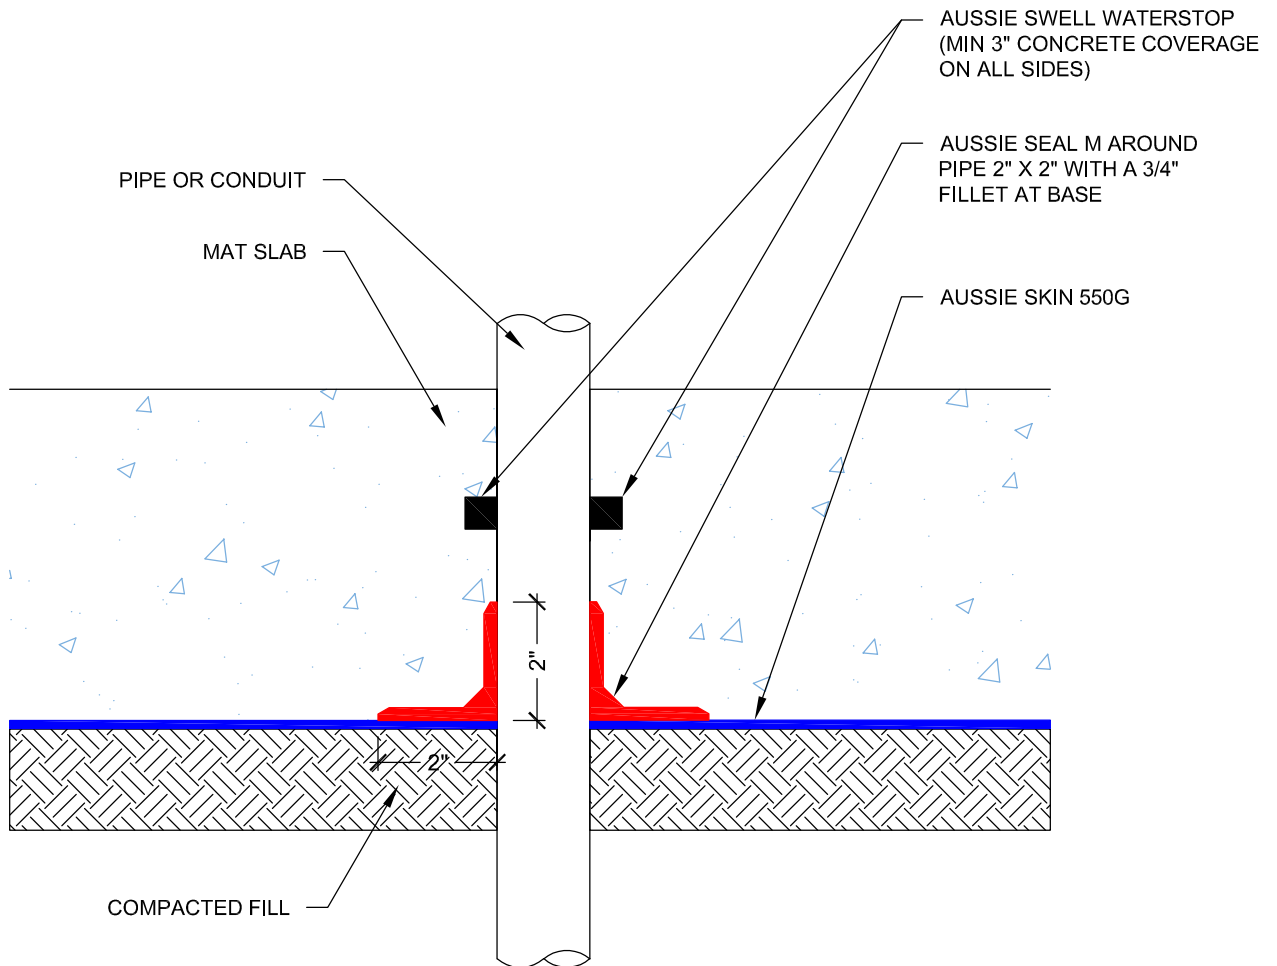

DETAIL #:
AVM-550G-2804

AVM System 550G

Slab Penetration

NOTES:

1. Aussie Skin 550G is a Heavy, Duty, Easy to Install, Puncture Resistant Sheet Waterproofing Membrane with added technologies creating excellent adhesion between the membrane and wet Concrete or Shot-Crete.
2. PVC or metal pipe must be clean and free of foreign matter that would prevent Aussie Seal M adhesion.
3. Contact AVM if no drain board or protection board is specified.