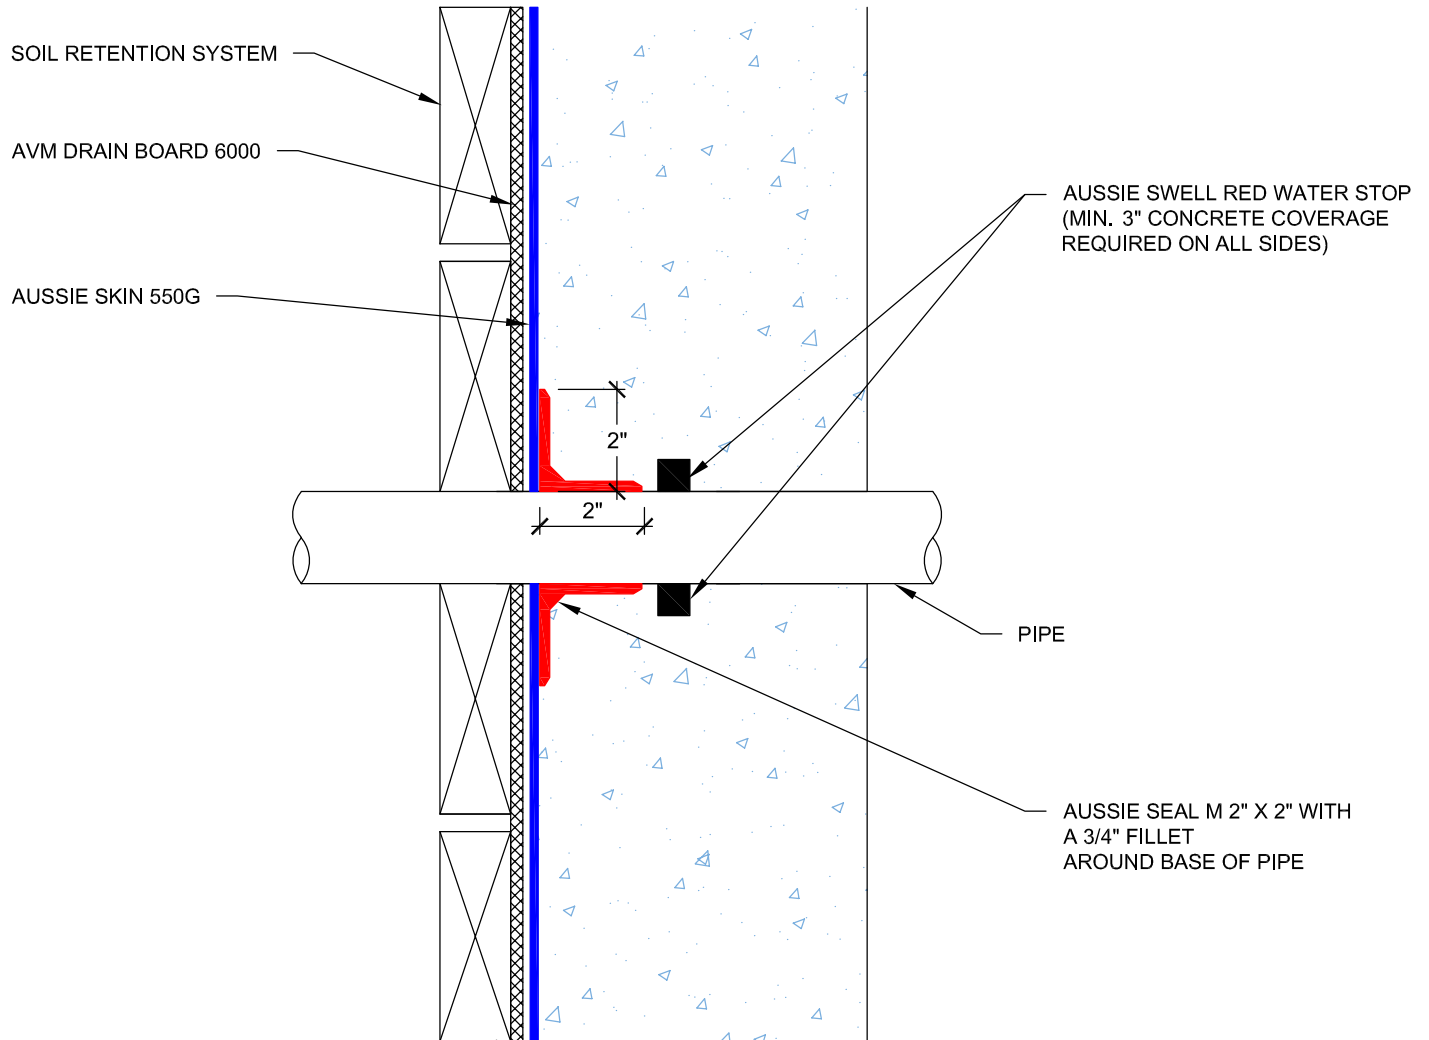

DETAIL #:
AVM-550G-4000

AVM System 550G

Through Wall Penetration Sealant on Sanded Side - Single System

NOTES:

1. Aussie Skin 550G is a Heavy, Duty, Easy to Install, Puncture Resistant Sheet Waterproofing Membrane with added technologies creating excellent adhesion between the membrane and wet Concrete or Shot-Crete.
2. PVC or metal pipe must be clean and free of foreign matter that would prevent Aussie Seal M adhesion.
3. Contact AVM if no drain board or protection board is specified.