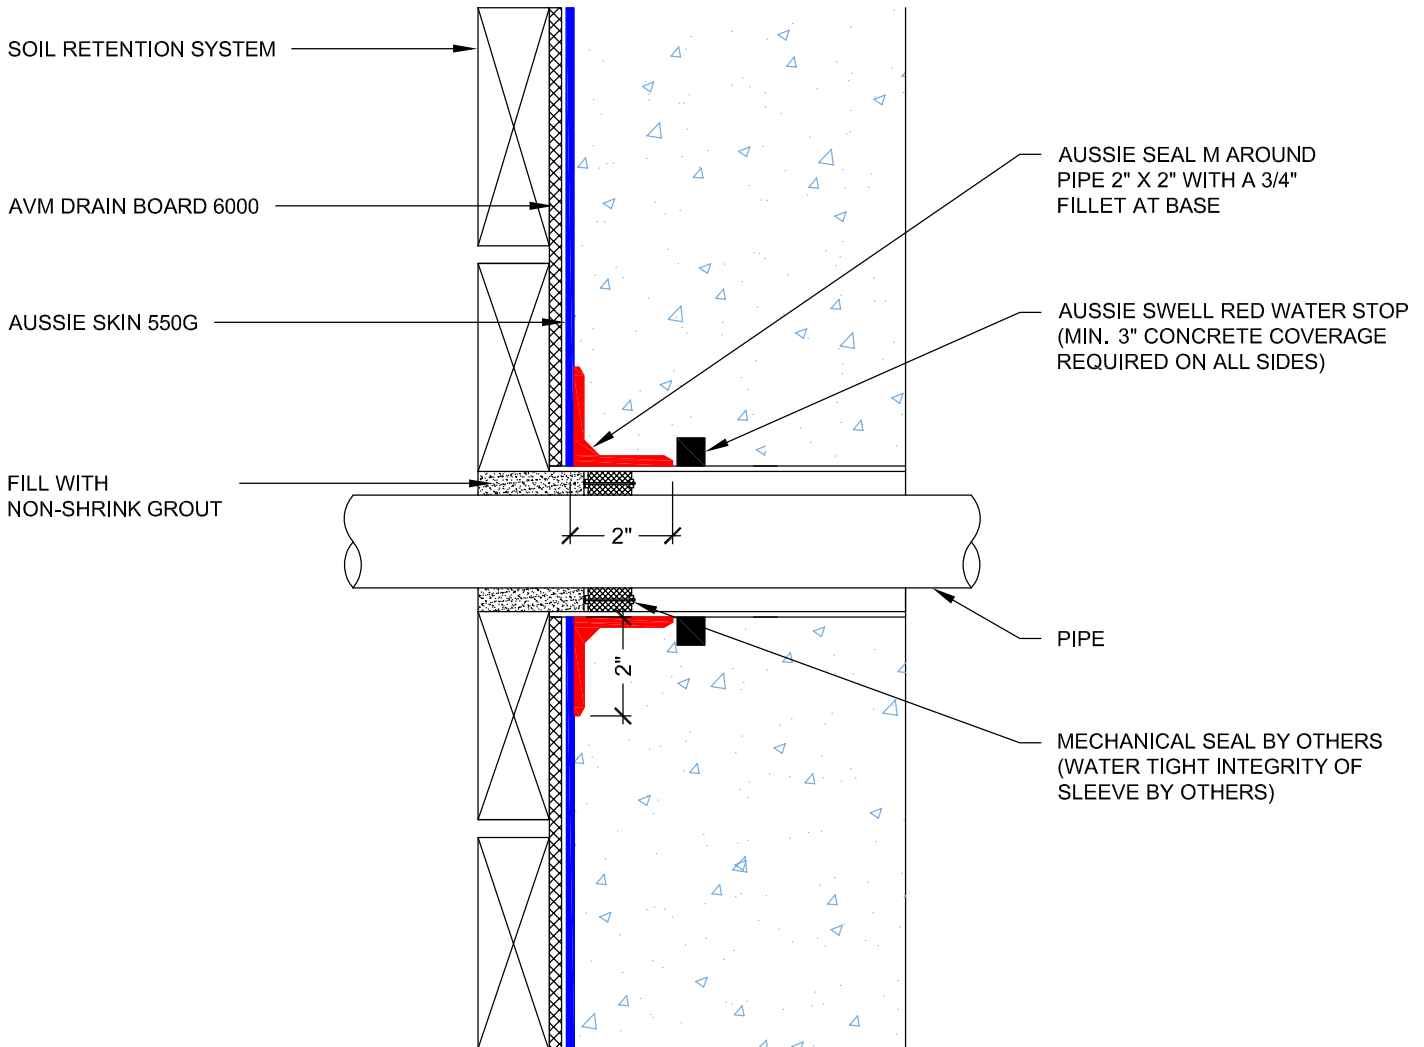

DETAIL #:
AVM-550G-4005

AVM System 550G

Sleeved Pipe Penetration Single System

NOTES:

1. Aussie Skin 550g is a Heavy, Duty, Easy to Install, Puncture Resistant Sheet Waterproofing Membrane with added technologies creating excellent adhesion between the membrane and wet Concrete or Shot-Crete.
2. PVC or metal pipe must be clean and free of foreign matter that would prevent Aussie Seal M adhesion.
3. Contact AVM if no drain board or protection board is specified.