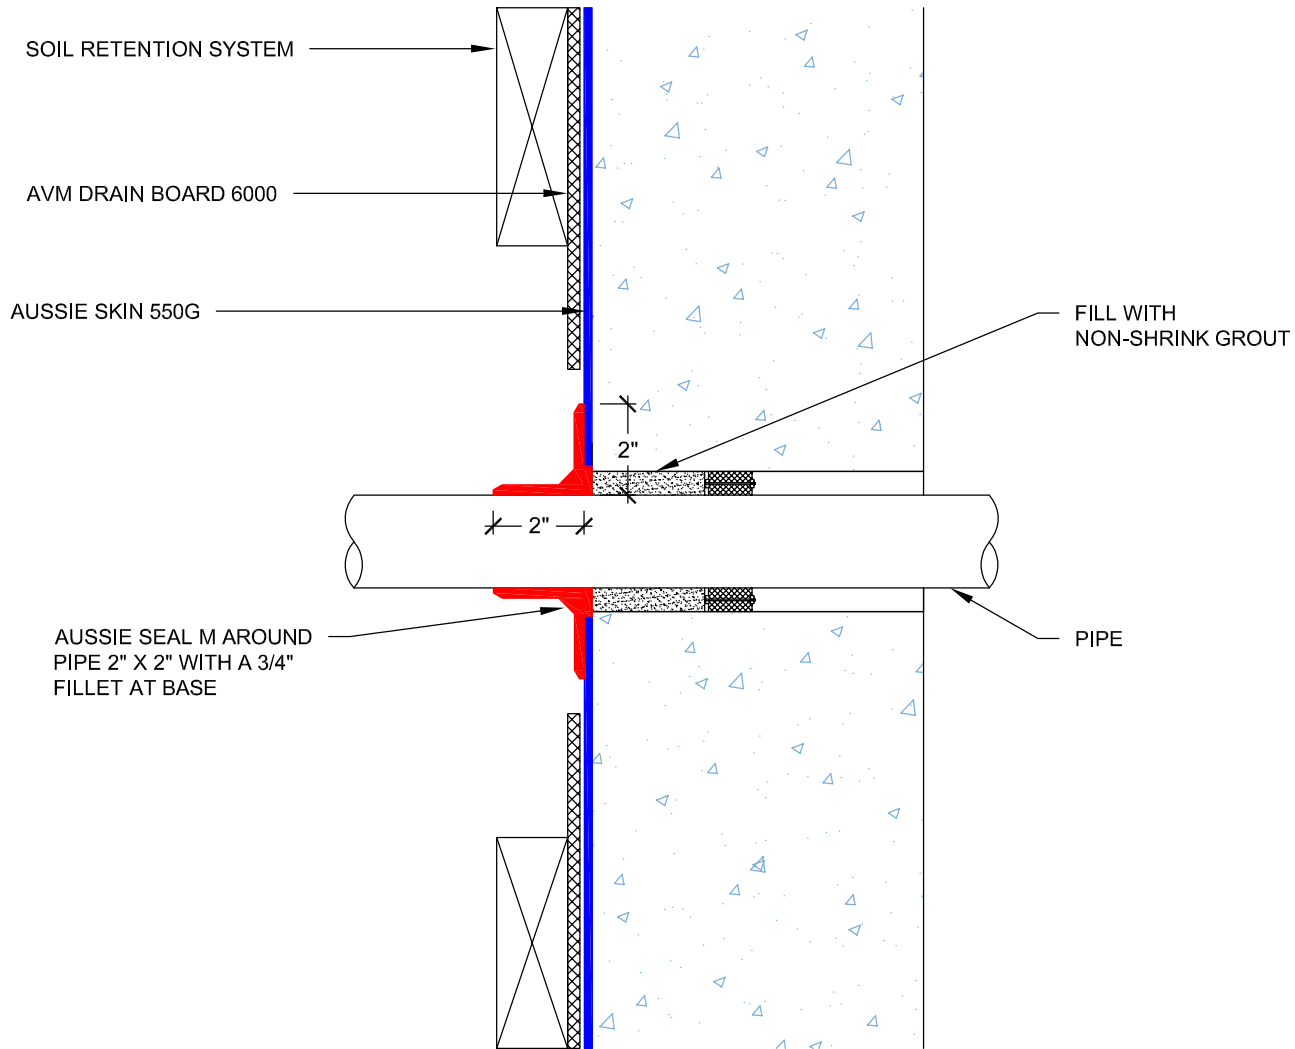

DETAIL #:  
**AVM-550G-4010**

AVM System 550G

## Pipe Penetration Sealant on HDPE Side Single System

### NOTES:

1. Aussie Skin 550G is a Heavy, Duty, Easy to Install, Puncture Resistant Sheet Waterproofing Membrane with added technologies creating excellent adhesion between the membrane and wet Concrete or Shot-Crete.
2. PVC or metal pipe must be clean and free of foreign matter that would prevent Aussie Seal M adhesion.
3. Contact AVM if no drain board or protection board is specified.