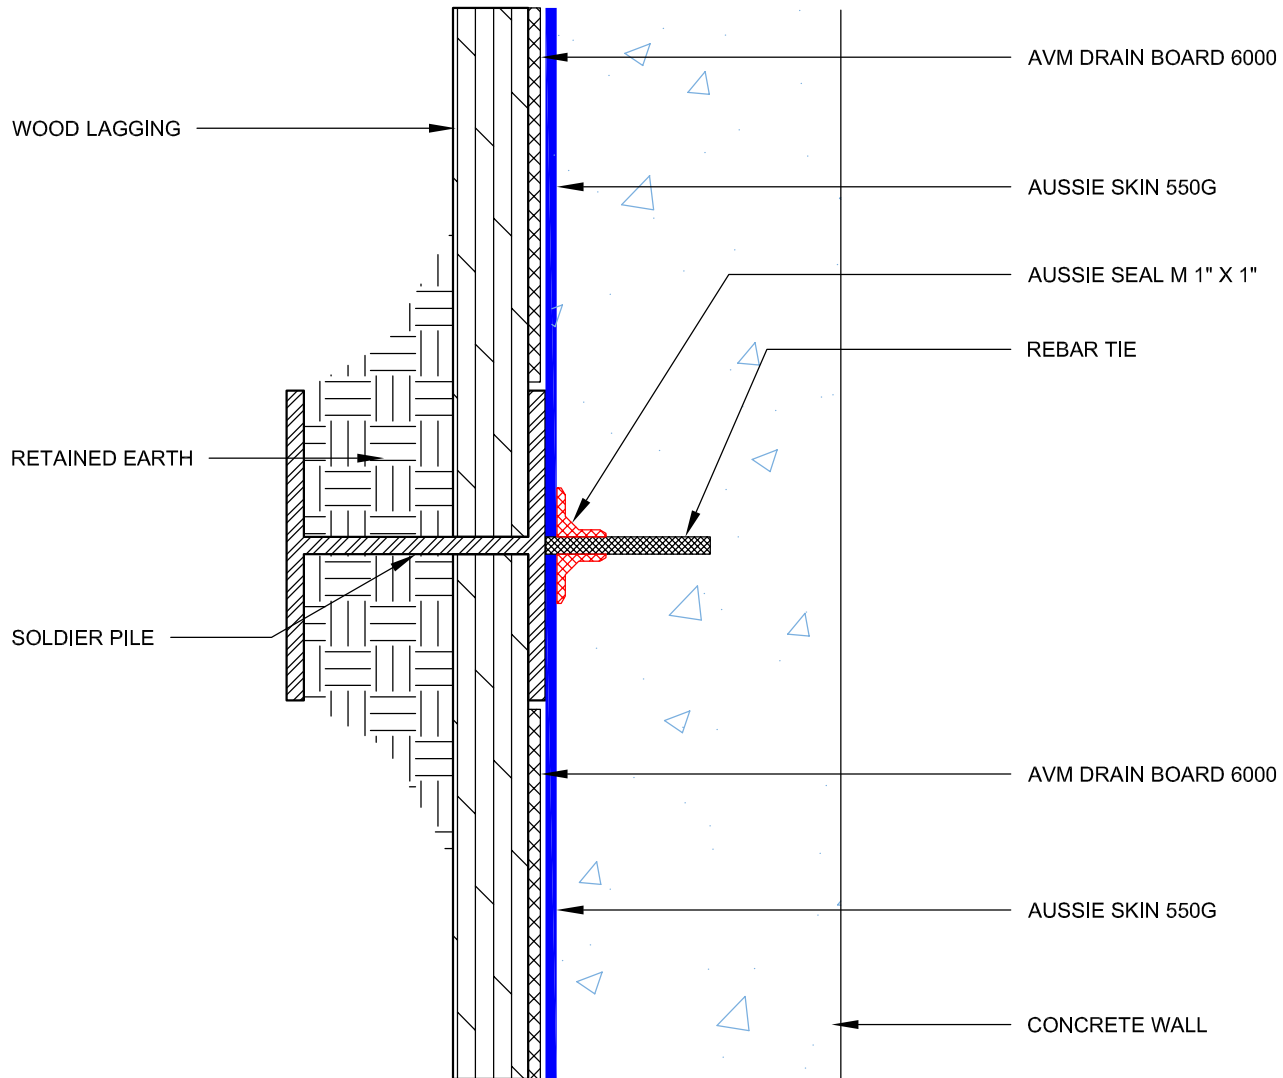

DETAIL #:
0550G-4100
AVM System 550G

Rebar Tie Single Layer System

Notes:

1. Aussie Skin 550G is a Heavy, Duty, Easy to Install, Puncture Resistant Sheet Waterproofing Membrane with added technologies creating excellent adhesion between the membrane and wet Concrete or Shot-Crete.